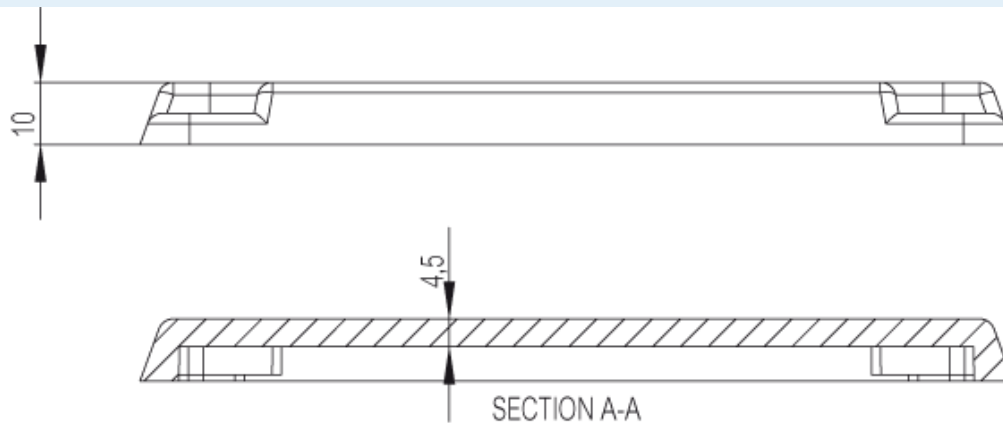

MB 10215

Sample image

Order symbol : MB 10215

Product nr : 3530215

Description : Cover plate

Remarks : size 1

EAN : 6418074030269

El. number :

- Finland : 3423000
- Denmark : 8212008601
- Sweden : 2538321

Dimensions :

Height

Width

Depth

Ratings :

electrical_insulation :

Not insulated