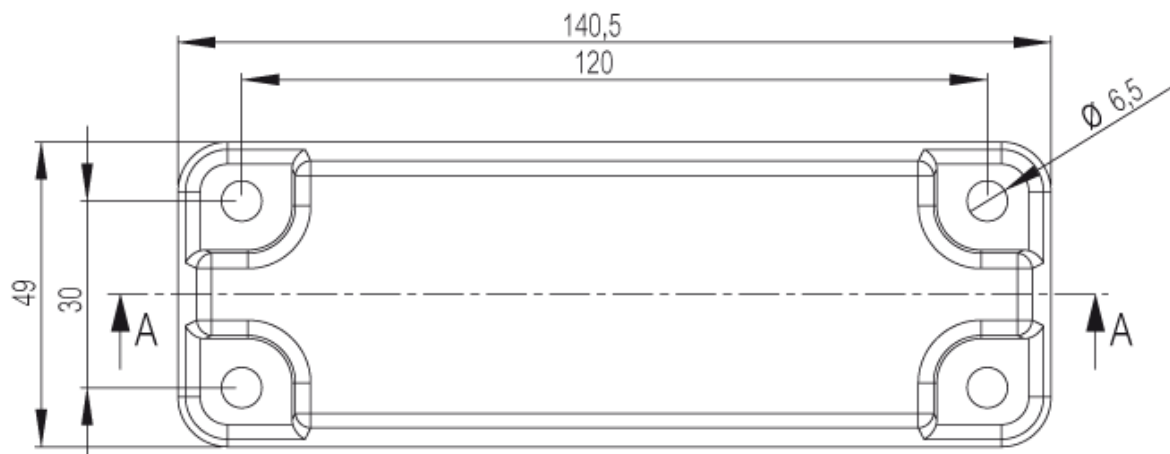

MB 10215

Sample image

Order symbol : MB 10215

Product nr : 3530215

Description : Cover plate

Remarks : size 1

EAN : 6418074030269

El. number :

- Finland : 3423000
- Denmark : 8212008601
- Sweden : 2538321

Dimensions :

Height

Width

Depth

Ratings :

electrical_insulation :

Not insulated