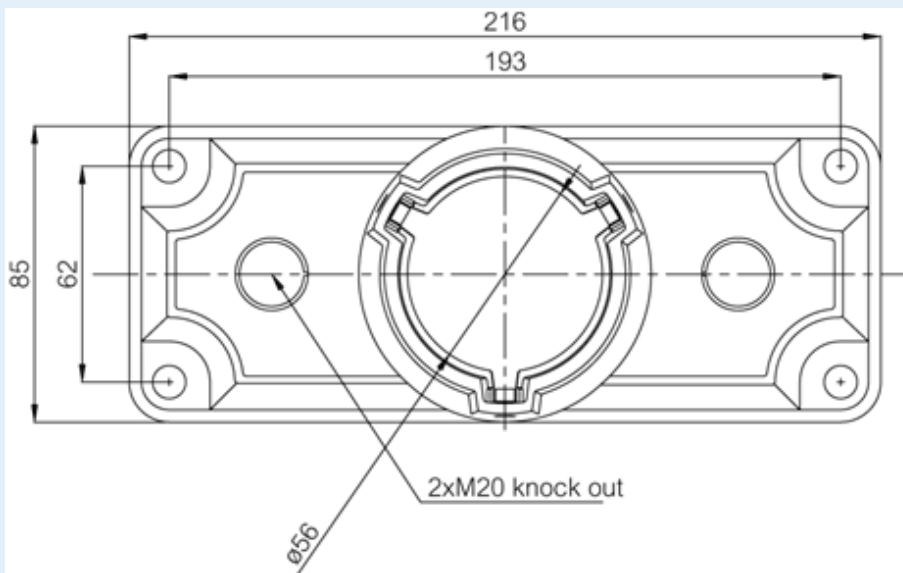

EPA 2160

Sample image

Order symbol : EPA 2160

Product nr : 3550387

Description : Cable entry, size 2

Remarks : 1 cable, 1x28-60mm

EAN : 6418074031044

El. number :

- Finland : 3423065
- Denmark : 8212009024
- Sweden : 2538365

Dimensions :

Height

Width

Depth

Ratings :

electrical_insulation :

Not insulated