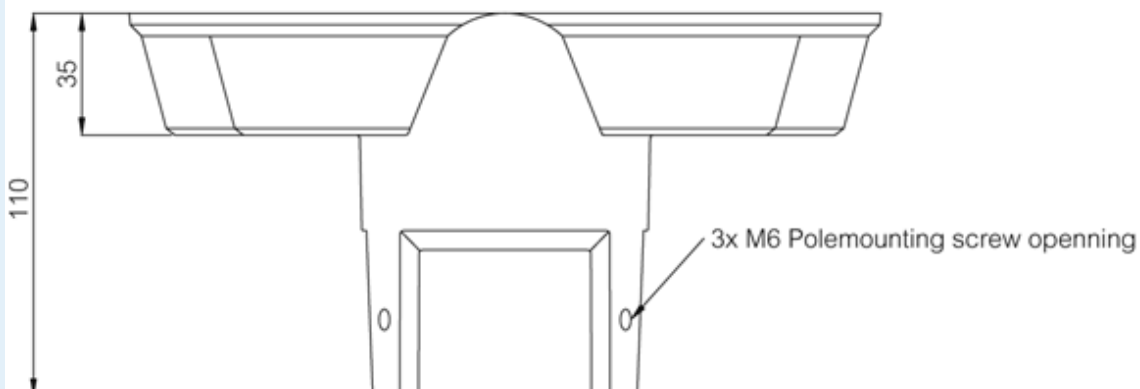

EPA 2160

Sample image

Order symbol : EPA 2160

Product nr : 3550387

Description : Cable entry, size 2

Remarks : 1 cable, 1x28-60mm

EAN : 6418074031044

El. number :

- Finland : 3423065
- Denmark : 8212009024
- Sweden : 2538365

Dimensions :

Height

Width

Depth

Ratings :

electrical_insulation :

Not insulated