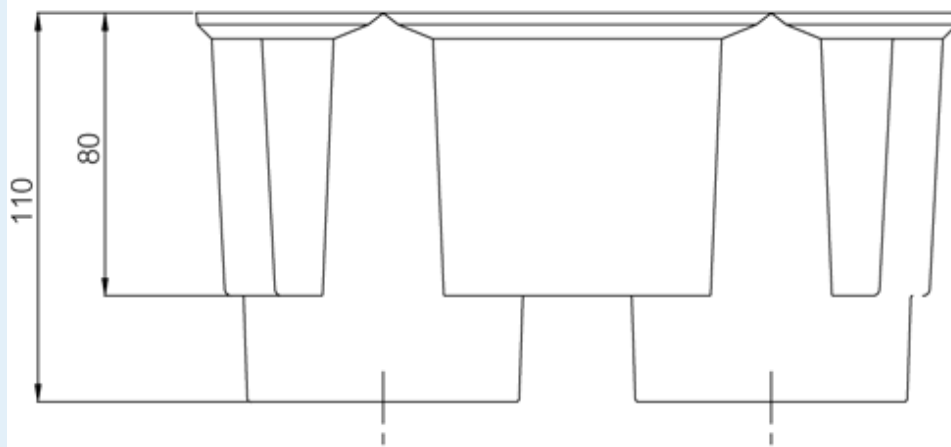

EPA 2260

Sample image

Order symbol : EPA 2260

Product nr : 3550388

Description : Cable entry, size 2

Remarks : 2 cables, 2x28-60mm

EAN : 6418074031068

El. number :

- Finland : 3423066
- Denmark : 8212009037
- Sweden : 2538367

Dimensions :

Height

Width

Depth

Ratings :

electrical_insulation :

Not insulated