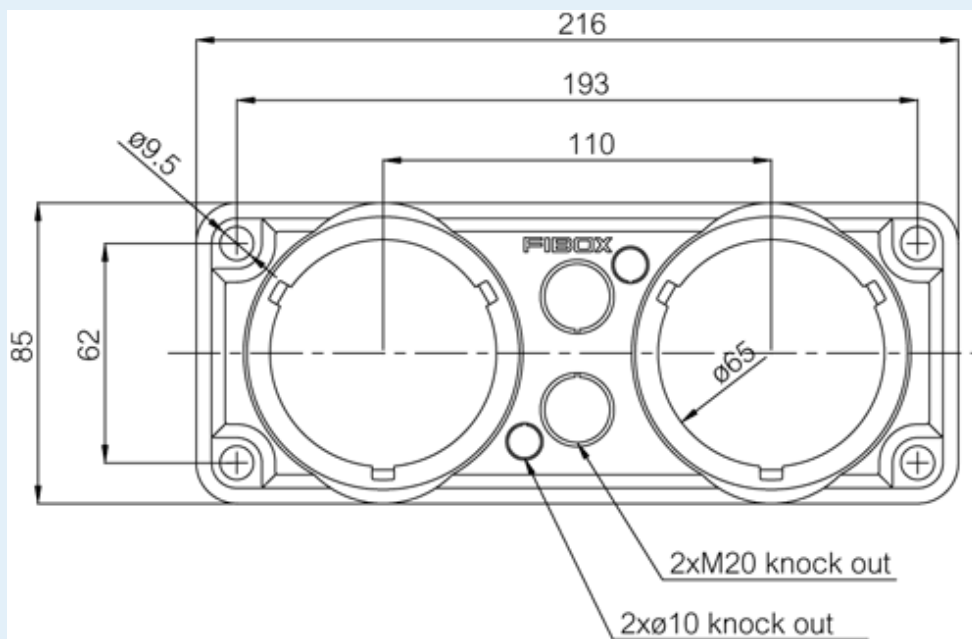

EPA 2260

Sample image

Order symbol : EPA 2260

Product nr : 3550388

Description : Cable entry, size 2

Remarks : 2 cables, 2x28-60mm

EAN : 6418074031068

El. number :

- Finland : 3423066
- Denmark : 8212009037
- Sweden : 2538367

Dimensions :

Height

Width

Depth

Ratings :

electrical_insulation :

Not insulated