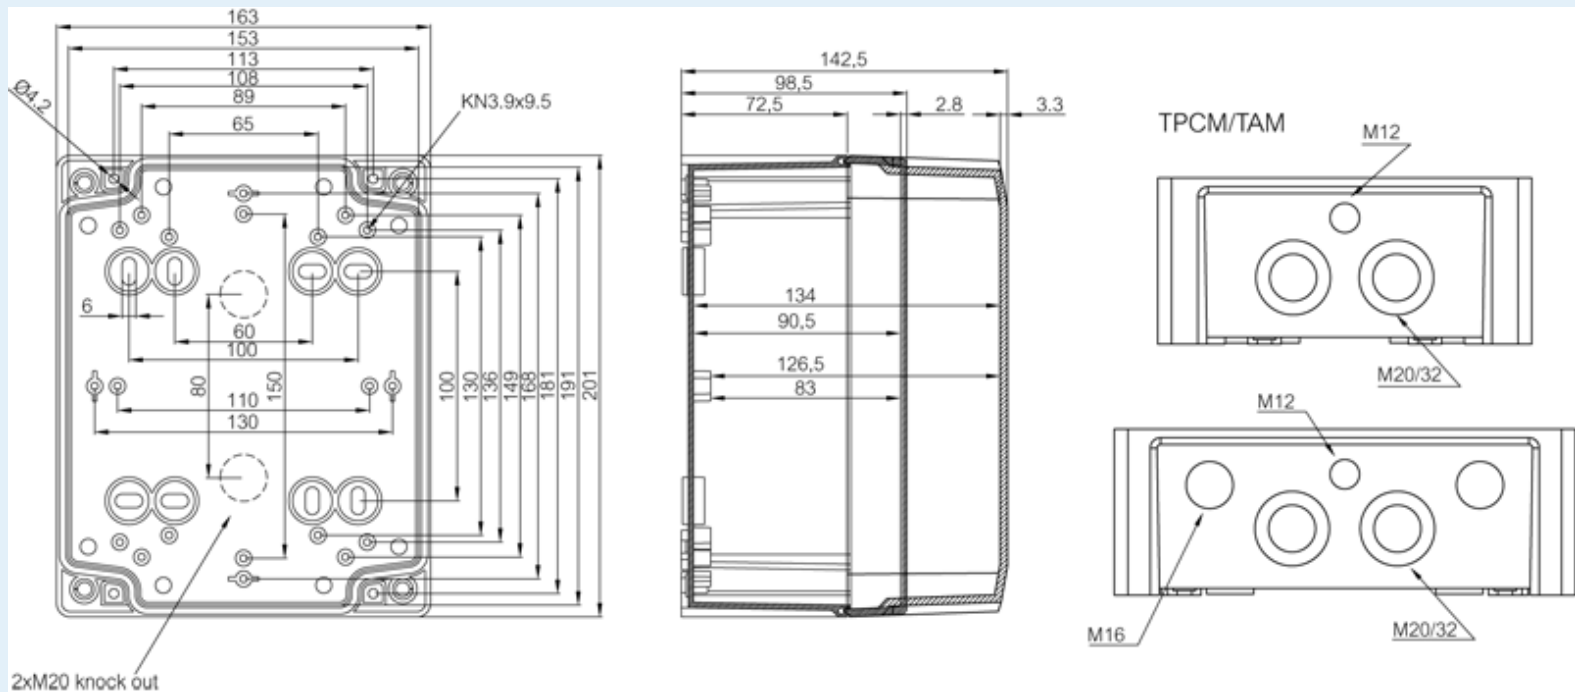

TA201610

Sample image

Order symbol : TA201610

EAN : 6418074060730

Product nr : 5814001

El. number :

Description : Enclosure, ABS

- Finland : 3435684
- Denmark : 8212035027
- Sweden : 2508703

Remarks : Grey cover

Including : Base with PUR gasket and screws for mounting plate/DIN-rail. cover with polyamide cover screws and plastic hinges.

Dimensions :	Height	Width	Depth
mm :	201	163	99
inch :	7.91	6.42	3.9

Materials :

Material :	ABS
Base colour :	RAL_7035

Accessories :

ARH 2320	DIN-35 Mounting rail, for enclosures: (180 x 35 x 7)
MP 2016	Mounting plate, for enclosures: (155 x 140 x 1.5)
DH-3	DIN-35 Mounting rail, for enclosures: (140 x 35 x 7)
FP 10674	Wall fastening lug (2 pcs) incl. screws (40 x 88 x 14)

Cover colour : RAL 7035 -light grey

Gasket material : Polyurethane

Temperatures :

Temperature °C (continuous) : -40 ... 60

Temperature °F (continuous) : -40 ... 140

Ratings :

Ingress protection (EN 60529): IP65;