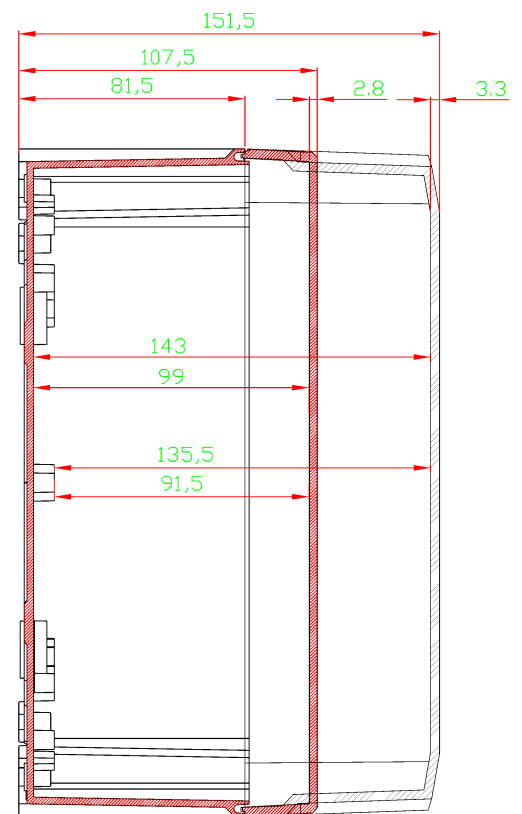

# TA241911

Sample image

**Order symbol :** TA241911

**Product nr :** 5814002

**Description :** Enclosure, ABS

**Remarks :** Grey cover

**EAN :** 6418074060747

**El. number :**

- Finland : 3435686
- Denmark : 8212035043
- Sweden : 2508704

**Including :** Base with PUR gasket and screws for mounting plate/DIN-rail. cover with polyamide cover screws and plastic hinges.

2xM20 knock out

**Dimensions :**

	Height	Width	Depth
mm :	240	191	107
inch :	9.45	7.52	4.21

**Materials :**

Material :	ABS
Base colour :	RAL_7035
Cover colour :	RAL 7035 -light grey
Gasket material :	Polyurethane

**Temperatures :**

Temperature °C (continuous) :	-40 ... 60
Temperature °F (continuous) :	-40 ... 140

**Accessories :**

MP 2419	Mounting plate, for enclosures: (210 x 160 x 1.5)
EKV 12	DIN-35 Mounting rail, for enclosures: (160 x 35 x 7)
DR 210	DIN-35 Mounting rail, for enclosures: (210 x 35 x 7)
FP 10674	Wall fastening lug (2 pcs) incl. screws (40 x 88 x 14)