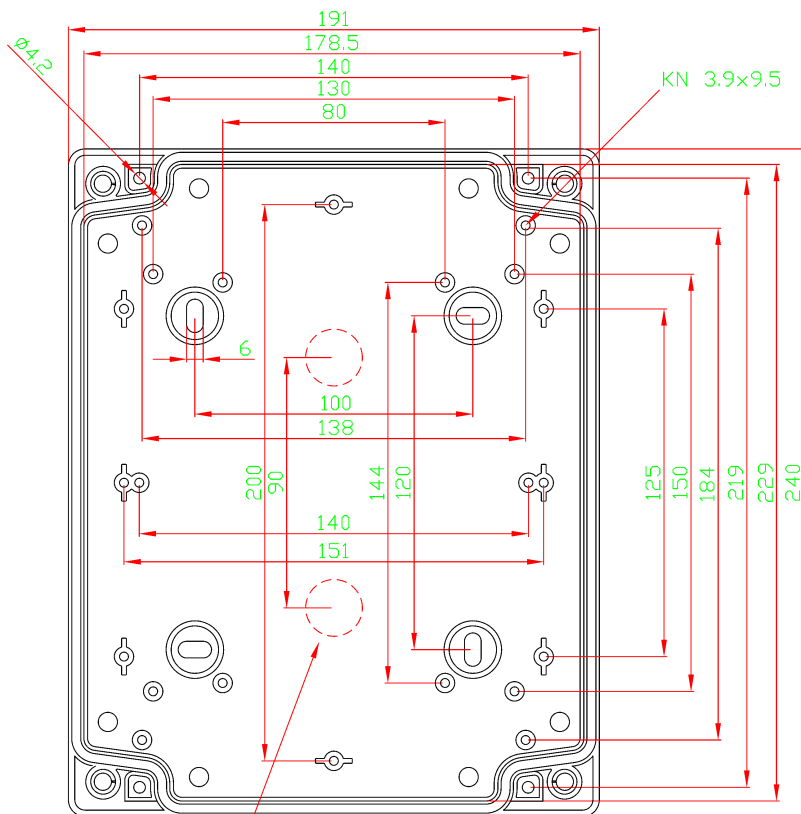

# TA241911

Sample image

**Order symbol :** TA241911

**Product nr :** 5814002

**Description :** Enclosure, ABS

**Remarks :** Grey cover

**EAN :** 6418074060747

**El. number :**

- Finland : 3435686
- Denmark : 8212035043
- Sweden : 2508704

**Including :** Base with PUR gasket and screws for mounting plate/DIN-rail. cover with polyamide cover screws and plastic hinges.

2xM20 knock out

**Dimensions :**

	Height	Width	Depth
mm :	240	191	107
inch :	9.45	7.52	4.21

**Materials :**

Material :	ABS
Base colour :	RAL_7035
Cover colour :	RAL 7035 -light grey
Gasket material :	Polyurethane

**Temperatures :**

Temperature °C (continuous) :	-40 ... 60
Temperature °F (continuous) :	-40 ... 140

**Accessories :**

MP 2419	Mounting plate, for enclosures: (210 x 160 x 1.5)
EKV 12	DIN-35 Mounting rail, for enclosures: (160 x 35 x 7)
DR 210	DIN-35 Mounting rail, for enclosures: (210 x 35 x 7)
FP 10674	Wall fastening lug (2 pcs) incl. screws (40 x 88 x 14)