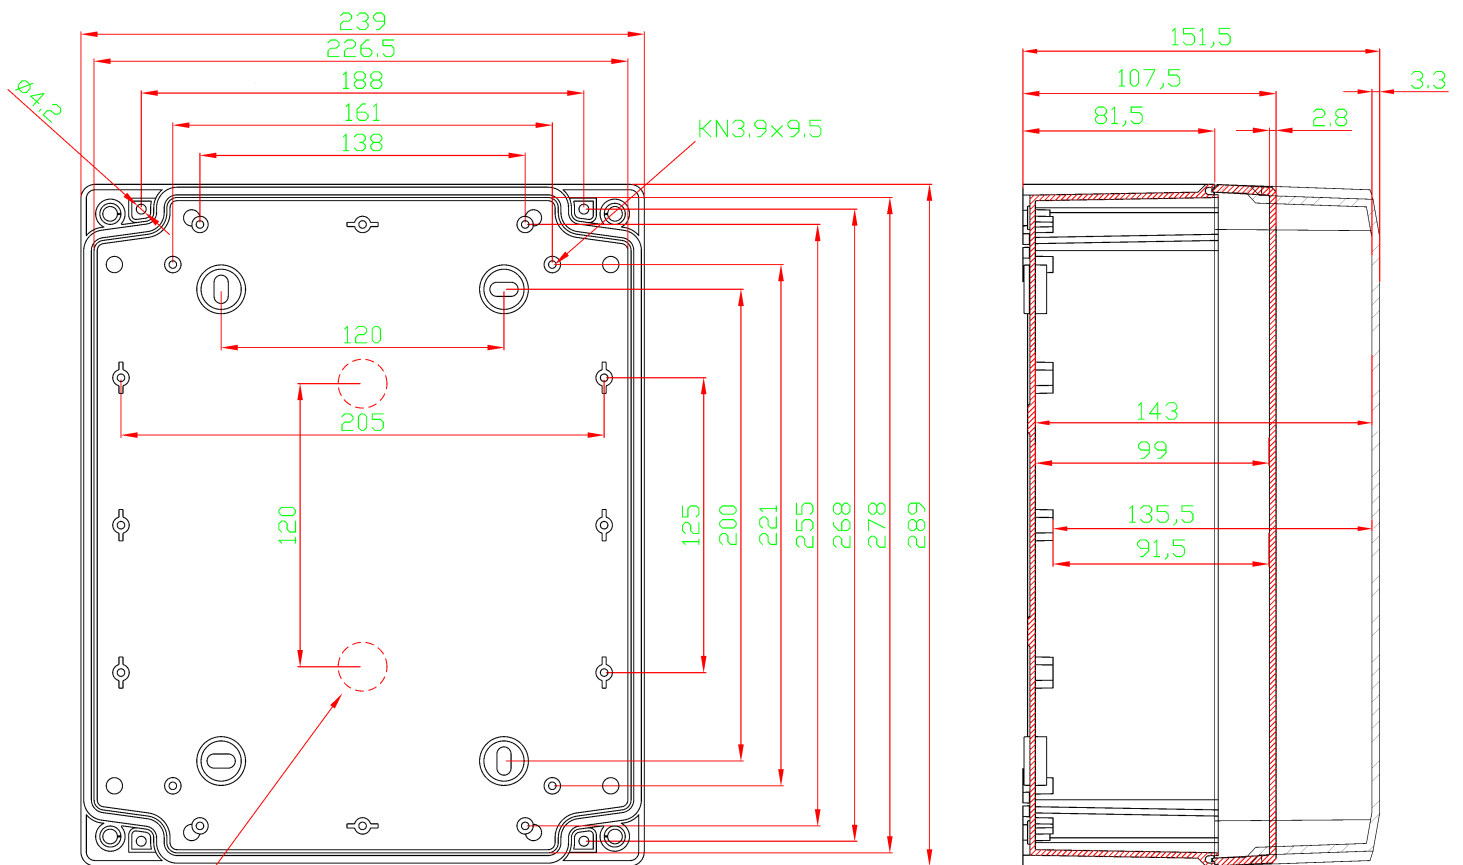

# TA292411

Sample image

**Order symbol :** TA292411

**Product nr :** 5814003

**Description :** Enclosure, ABS

**Remarks :** Grey cover

**EAN :** 6418074060754

**El. number :**

- Finland : 3435688
- Denmark : 8212035069
- Sweden : 2508705

**Including :** Base with PUR gasket and screws for mounting plate/DIN-rail. cover with polyamide cover screws and plastic hinges.

2xM20 knock out

**Dimensions :**

	Height	Width	Depth
mm :	289	239	107
inch :	11.38	9.41	4.21

**Materials :**

Material :	ABS
Base colour :	RAL_7035
Cover colour :	RAL 7035 -light grey
Gasket material :	Polyurethane

**Temperatures :**

Temperature °C (continuous) :	-40 ... 60
Temperature °F (continuous) :	-40 ... 140

**Accessories :**

MP 2924	Mounting plate, for enclosures: (265 x 215 x 1.5)
DR 215	DIN-35 Mounting rail, for enclosures: (215 x 35 x 7)
DR 265	DIN-35 Mounting rail, for enclosures: (265 x 35 x 7)
FP 10674	Wall fastening lug (2 pcs) incl. screws (40 x 88 x 14)