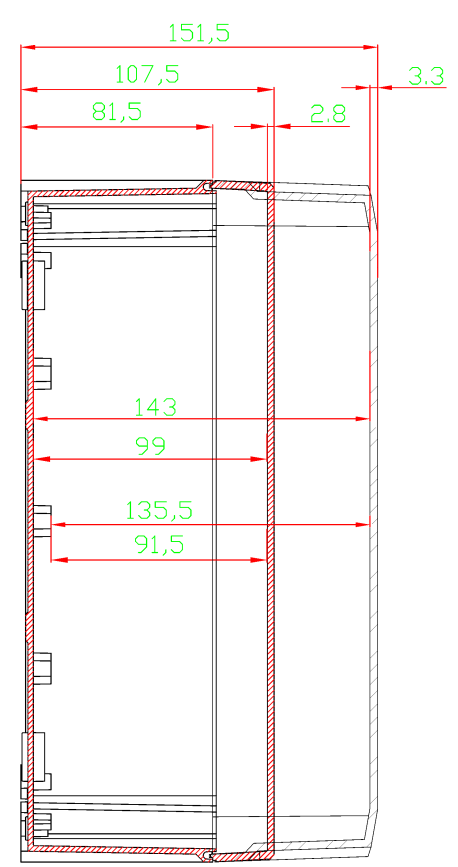

# TA292415

Sample image

**Order symbol :** TA292415

**Product nr :** 5814053

**Description :** Enclosure, ABS

**Remarks :** Grey cover

**EAN :** 6418074309532

**El. number :**

- Finland : 3425059
- Denmark : 8212097285
- Sweden : 2535694

**Including :** Base with PUR gasket and screws for mounting plate/DIN-rail. cover with polyamide cover screws and plastic hinges.

**Dimensions :**

	<b>Height</b>	<b>Width</b>	<b>Depth</b>
mm :	289	239	152
inch :	11.38	9.41	5.98

**Materials :**

Material :	ABS
Base colour :	RAL_7035
Cover colour :	RAL 7035 -light grey
Gasket material :	Polyurethane

**Temperatures :**

Temperature °C (continuous) :	-40 ... 60
Temperature °F (continuous) :	-40 ... 140

**Accessories :**

MP 2924	Mounting plate, for enclosures: (265 x 215 x 1.5)
DR 215	DIN-35 Mounting rail, for enclosures: (215 x 35 x 7)
DR 265	DIN-35 Mounting rail, for enclosures: (265 x 35 x 7)
FP 10674	Wall fastening lug (2 pcs) incl. screws (40 x 88 x 14)