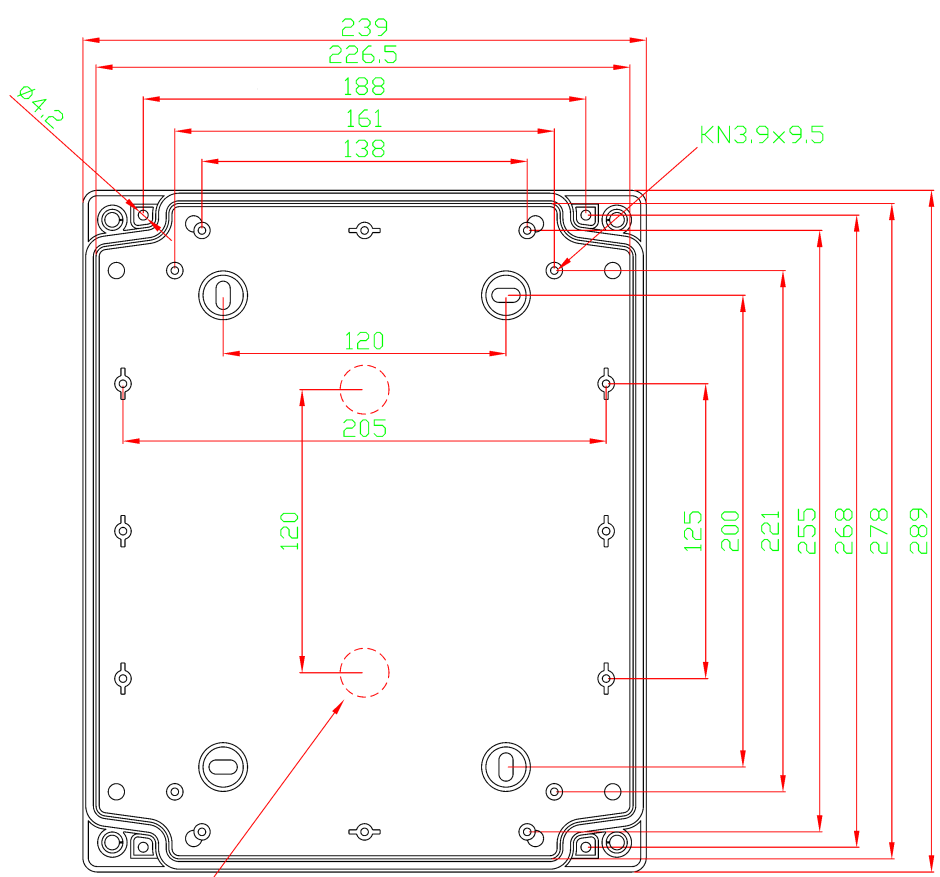

# TA292415

Sample image

**Order symbol :** TA292415

**Product nr :** 5814053

**Description :** Enclosure, ABS

**Remarks :** Grey cover

**EAN :** 6418074309532

**El. number :**

- Finland : 3425059
- Denmark : 8212097285
- Sweden : 2535694

**Including :** Base with PUR gasket and screws for mounting plate/DIN-rail. cover with polyamide cover screws and plastic hinges.

**Dimensions :**

	<b>Height</b>	<b>Width</b>	<b>Depth</b>
mm :	289	239	152
inch :	11.38	9.41	5.98

**Materials :**

Material :	ABS
Base colour :	RAL_7035
Cover colour :	RAL 7035 -light grey
Gasket material :	Polyurethane

**Temperatures :**

Temperature °C (continuous) :	-40 ... 60
Temperature °F (continuous) :	-40 ... 140

**Accessories :**

MP 2924	Mounting plate, for enclosures: (265 x 215 x 1.5)
DR 215	DIN-35 Mounting rail, for enclosures: (215 x 35 x 7)
DR 265	DIN-35 Mounting rail, for enclosures: (265 x 35 x 7)
FP 10674	Wall fastening lug (2 pcs) incl. screws (40 x 88 x 14)