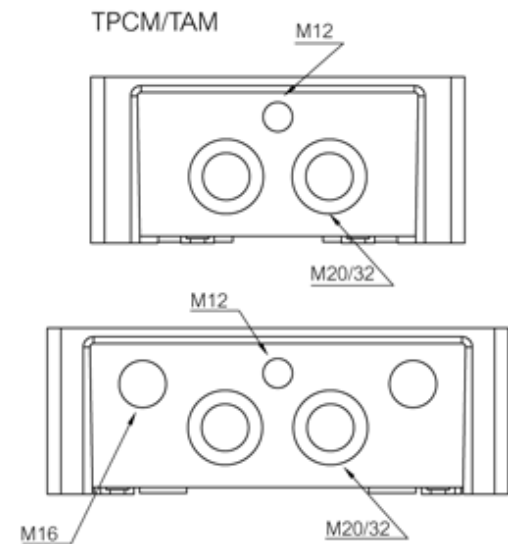

TPC 201610

Sample image

Order symbol : TPC 201610

Product nr : 5824001

Description : Enclosure, PC

Remarks : Grey cover

EAN : 6418074086648

El. number :

- Finland : 3424371
- Denmark : 8212052097
- Sweden : 2508713

Dimensions :	Height	Width	Depth
mm :	201	163	99
inch :	7.91	6.42	3.9

Materials :

Material :	Polycarbonate
Base colour :	RAL_7035

Accessories :

ARH 2320	DIN-35 Mounting rail, for enclosures: (180 x 35 x 7)
MP 2016	Mounting plate, for enclosures: (155 x 140 x 1.5)
DH-3	DIN-35 Mounting rail, for enclosures: (140 x 35 x 7)
FP 10674	Wall fastening lug (2 pcs) incl. screws (40 x 88 x 14)

Cover colour : RAL 7035 -light grey

Gasket material : Polyurethane

Temperatures :

Temperature °C (continuous) : -40 ... 80

Temperature °F (continuous) : -40 ... 175

Ratings :

Ingress protection (EN 60529): IP65;