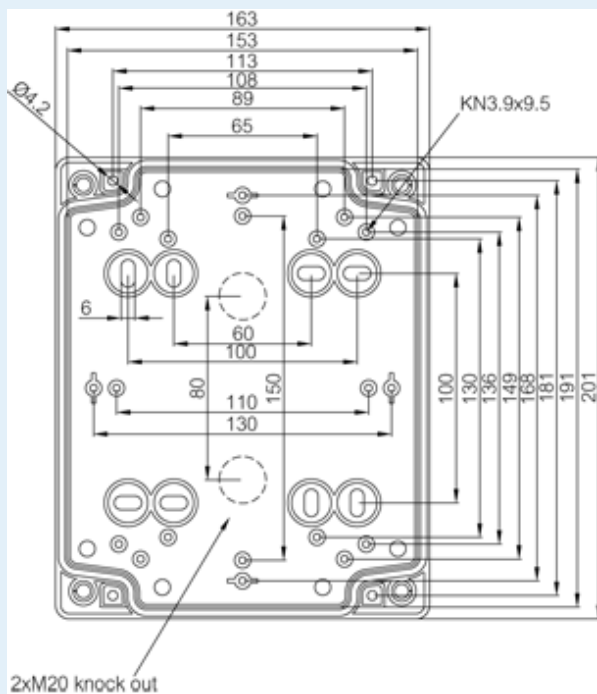

TPC 201610

Sample image

Order symbol : TPC 201610

Product nr : 5824001

Description : Enclosure, PC

Remarks : Grey cover

EAN : 6418074086648

El. number :

- Finland : 3424371
- Denmark : 8212052097
- Sweden : 2508713

Dimensions :	Height	Width	Depth
mm :	201	163	99
inch :	7.91	6.42	3.9

Materials :

Material :	Polycarbonate
Base colour :	RAL_7035

Accessories :

ARH 2320	DIN-35 Mounting rail, for enclosures: (180 x 35 x 7)
MP 2016	Mounting plate, for enclosures: (155 x 140 x 1.5)
DH-3	DIN-35 Mounting rail, for enclosures: (140 x 35 x 7)
FP 10674	Wall fastening lug (2 pcs) incl. screws (40 x 88 x 14)

Cover colour : RAL 7035 -light grey

Gasket material : Polyurethane

Temperatures :

Temperature °C (continuous) : -40 ... 80

Temperature °F (continuous) : -40 ... 175

Ratings :

Ingress protection (EN 60529): IP65;