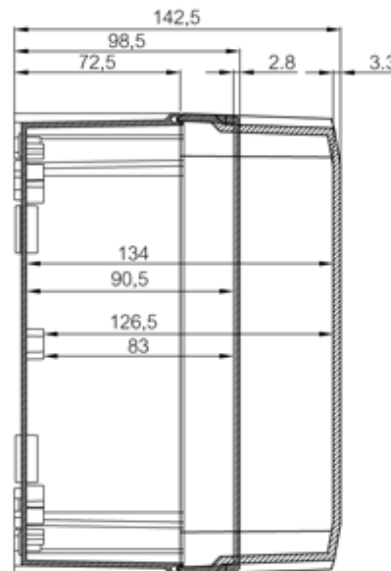

TPC 201610

Sample image

Order symbol : TPC 201610

Product nr : 5824001

Description : Enclosure, PC

Remarks : Grey cover

EAN : 6418074086648

El. number :

- Finland : 3424371
- Denmark : 8212052097
- Sweden : 2508713

Dimensions :	Height	Width	Depth
mm :	201	163	99
inch :	7.91	6.42	3.9

Materials :

Material :	Polycarbonate
Base colour :	RAL_7035

Accessories :

ARH 2320	DIN-35 Mounting rail, for enclosures: (180 x 35 x 7)
MP 2016	Mounting plate, for enclosures: (155 x 140 x 1.5)
DH-3	DIN-35 Mounting rail, for enclosures: (140 x 35 x 7)
FP 10674	Wall fastening lug (2 pcs) incl. screws (40 x 88 x 14)