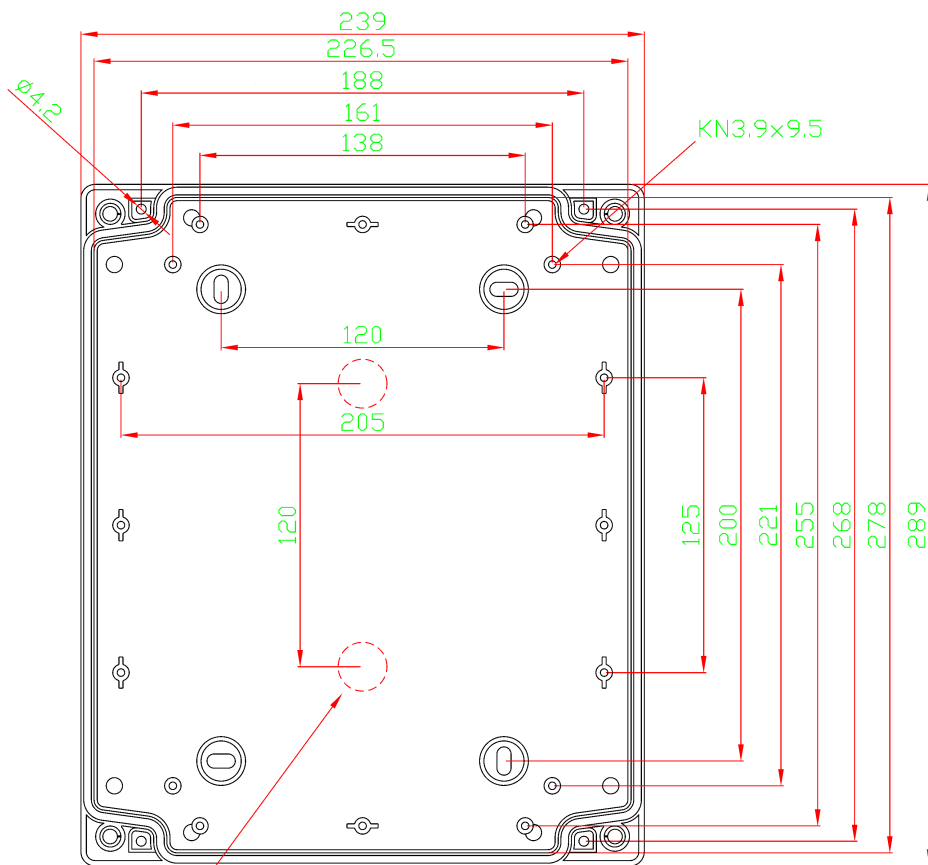

TPC 292411

Sample image

Order symbol : TPC 292411

Product nr : 5824003

Description : Enclosure, PC

Remarks : Grey cover

EAN : 6418074078797

El. number :

- Finland : 3424375
- Denmark : 8212052136
- Sweden : 2508715

2xM20 knock out

Dimensions :

	Height	Width	Depth
mm :	289	239	107
inch :	11.38	9.41	4.21

Materials :

Material :	Polycarbonate
Base colour :	RAL_7035
Cover colour :	RAL 7035 -light grey
Gasket material :	Polyurethane

Temperatures :

Temperature °C (continuous) :	-40 ... 80
Temperature °F (continuous) :	-40 ... 175

Accessories :

MP 2924	Mounting plate, for enclosures: (265 x 215 x 1.5)
DR 215	DIN-35 Mounting rail, for enclosures: (215 x 35 x 7)
DR 265	DIN-35 Mounting rail, for enclosures: (265 x 35 x 7)
FP 10674	Wall fastening lug (2 pcs) incl. screws (40 x 88 x 14)

Ratings :

Ingress protection (EN 60529):	IP65;
Impact Resistance (EN 62262):	IK07; IK08;
electrical_insulation :	Totally insulated
Halogen free (DIN/VDE 0472, Part 815) :	Yes
UV resistance :	UL 746C
Flammability Rating :	UL 94 V0
Glow Wire Test (IEC 695-2-1) °C :	960C