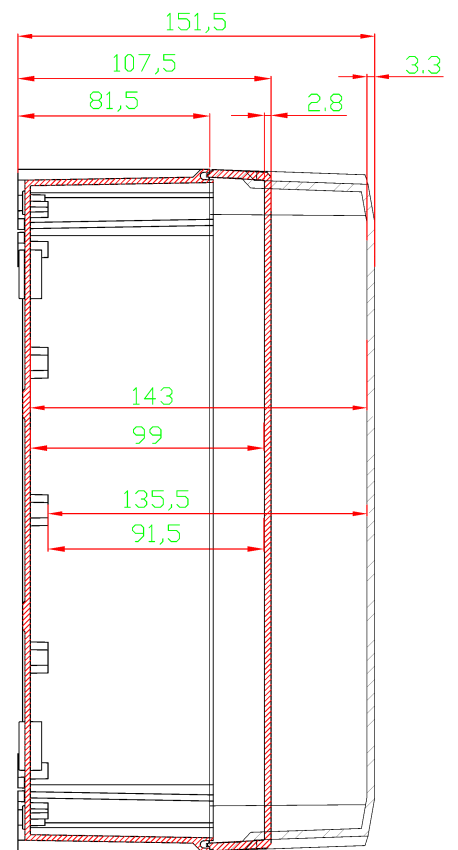

TPC 292411

Sample image

Order symbol : TPC 292411

Product nr : 5824003

Description : Enclosure, PC

Remarks : Grey cover

EAN : 6418074078797

El. number :

- Finland : 3424375
- Denmark : 8212052136
- Sweden : 2508715

2xM20 knock out

Dimensions :

	Height	Width	Depth
mm :	289	239	107
inch :	11.38	9.41	4.21

Materials :

Material :	Polycarbonate
Base colour :	RAL_7035
Cover colour :	RAL 7035 -light grey
Gasket material :	Polyurethane

Temperatures :

Temperature °C (continuous) :	-40 ... 80
Temperature °F (continuous) :	-40 ... 175

Accessories :

MP 2924	Mounting plate, for enclosures: (265 x 215 x 1.5)
DR 215	DIN-35 Mounting rail, for enclosures: (215 x 35 x 7)
DR 265	DIN-35 Mounting rail, for enclosures: (265 x 35 x 7)
FP 10674	Wall fastening lug (2 pcs) incl. screws (40 x 88 x 14)