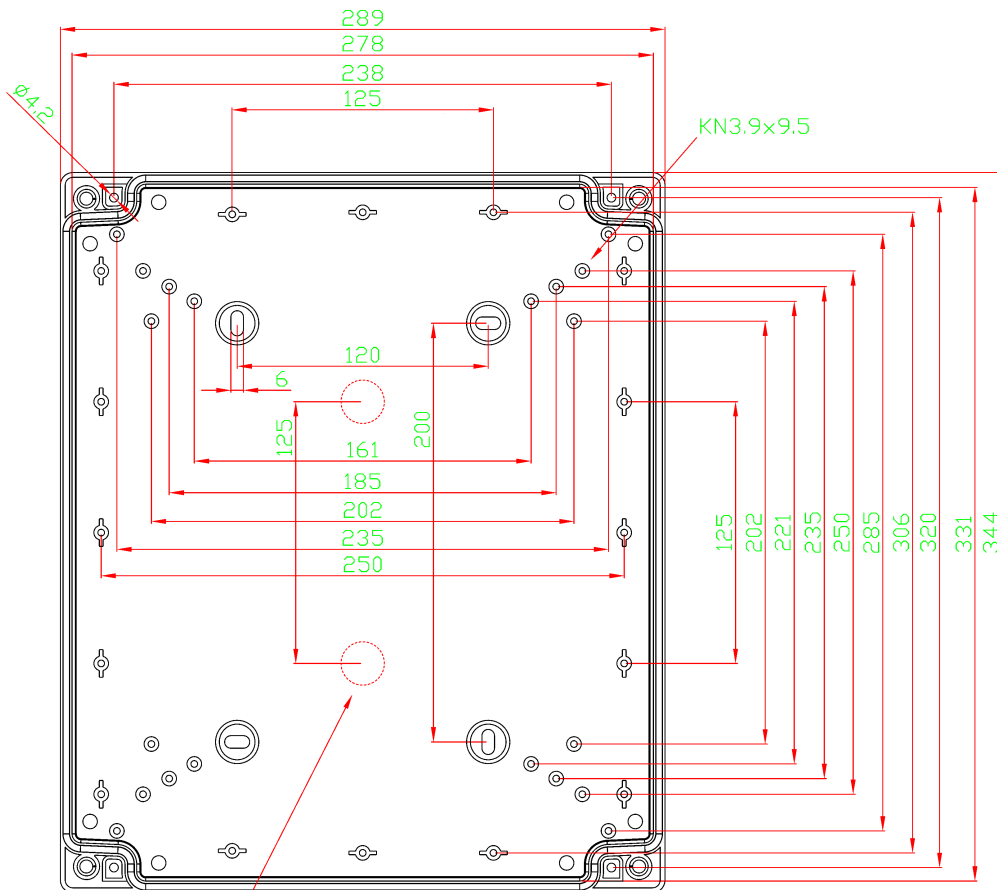

# TPC 342912

Sample image

**Order symbol :** TPC 342912

**Product nr :** 5824004

**Description :** Enclosure, PC

**Remarks :** Grey cover

**EAN :** 6418074086877

**El. number :**

- Finland : 3424377
- Denmark : 8212052152
- Sweden : 2508716

2xM20 knock out

**Dimensions :**

	<b>Height</b>	<b>Width</b>	<b>Depth</b>
mm :	344	289	117
inch :	13.54	11.38	4.61

**Materials :**

Material :	Polycarbonate
Base colour :	RAL_7035
Cover colour :	RAL 7035 -light grey
Gasket material :	Polyurethane

**Temperatures :**

Temperature °C (continuous) :	-40 ... 80
Temperature °F (continuous) :	-40 ... 175

**Accessories :**

MP 3429	Mounting plate, for enclosures: (315 x 265 x 1.5)
ARH 2328	DIN-35 Mounting rail, for enclosures: (260 x 35 x 7)
FP 10674	Wall fastening lug (2 pcs) incl. screws (40 x 88 x 14)
DR 316	DIN-35 Mounting rail, for enclosures: (316 x 35 x 7)