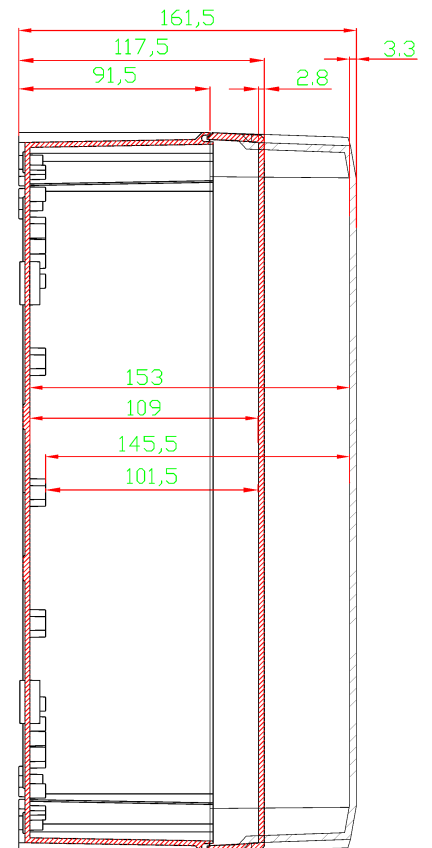

# TPC 342912

Sample image

**Order symbol :** TPC 342912

**Product nr :** 5824004

**Description :** Enclosure, PC

**Remarks :** Grey cover

**EAN :** 6418074086877

**El. number :**

- Finland : 3424377
- Denmark : 8212052152
- Sweden : 2508716

2xM20 knock out

**Dimensions :**

	<b>Height</b>	<b>Width</b>	<b>Depth</b>
mm :	344	289	117
inch :	13.54	11.38	4.61

**Materials :**

Material :	Polycarbonate
Base colour :	RAL_7035
Cover colour :	RAL 7035 -light grey
Gasket material :	Polyurethane

**Temperatures :**

Temperature °C (continuous) :	-40 ... 80
Temperature °F (continuous) :	-40 ... 175

**Accessories :**

MP 3429	Mounting plate, for enclosures: (315 x 265 x 1.5)
ARH 2328	DIN-35 Mounting rail, for enclosures: (260 x 35 x 7)
FP 10674	Wall fastening lug (2 pcs) incl. screws (40 x 88 x 14)
DR 316	DIN-35 Mounting rail, for enclosures: (316 x 35 x 7)