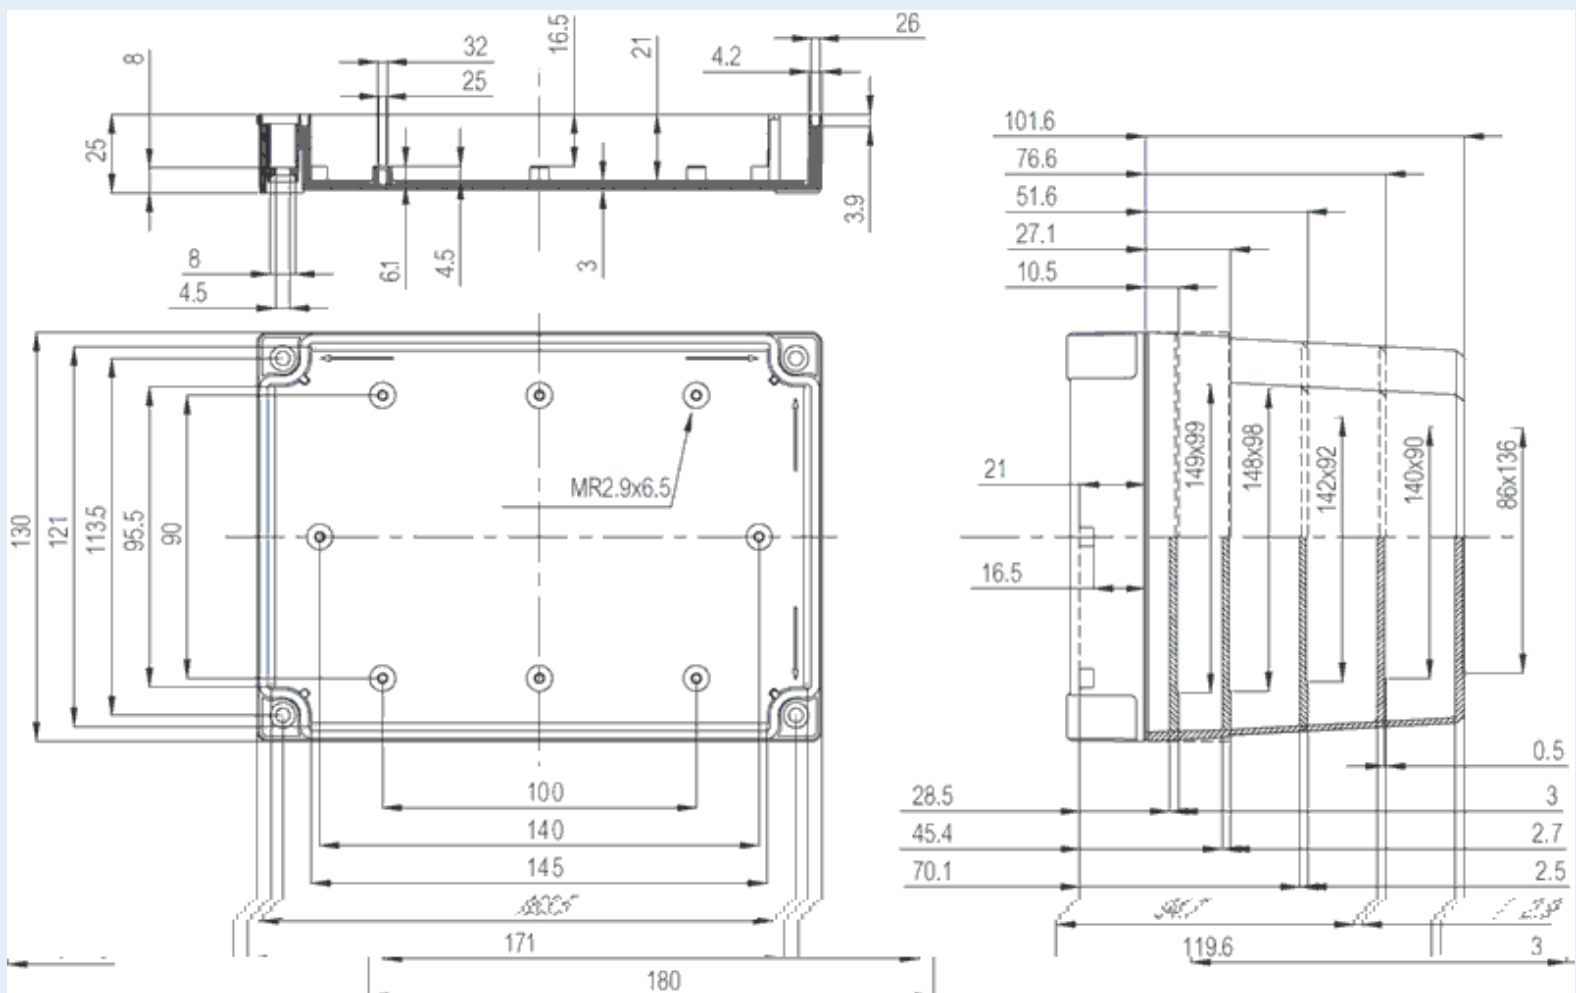

PC 150/35 LG

Sample image

Order symbol : PC 150/35 LG

Product nr : 6012313

Description : Enclosure, PC

Remarks : Low base, grey cover

EAN : 6418074022134

El. number :

- Finland : 3420343
- Denmark : 8212022124
- Sweden : 2535539

Including : Base with TPE gasket. screws for mounting plate/DIN-rail and cover with polyamide cover screws.

Dimensions :

Height

Width

Depth

Accessories :

mm :	180	130	35
inch :	7.09	5.12	1.38

Materials :

Material :	Polycarbonate
Base colour :	RAL_7035
Cover colour :	RAL 7035 -light grey
Gasket material :	TPE

Temperatures :

Temperature °C (continuous) :	-40 ... 80
Temperature °F (continuous) :	-40 ... 175

MIV 10	DIN-35 Mounting rail, for enclosures: (100 x 35 x 7)
MIV 150	Mounting plate (Galvanized steel), for enclosures: (148 x 98 x 1.5)
MIV 15	DIN-35 Mounting rail, for enclosures: (150 x 35 x 7)
FP 22046	Wall fastening lug (4 pcs) (35 x 16 x 10)