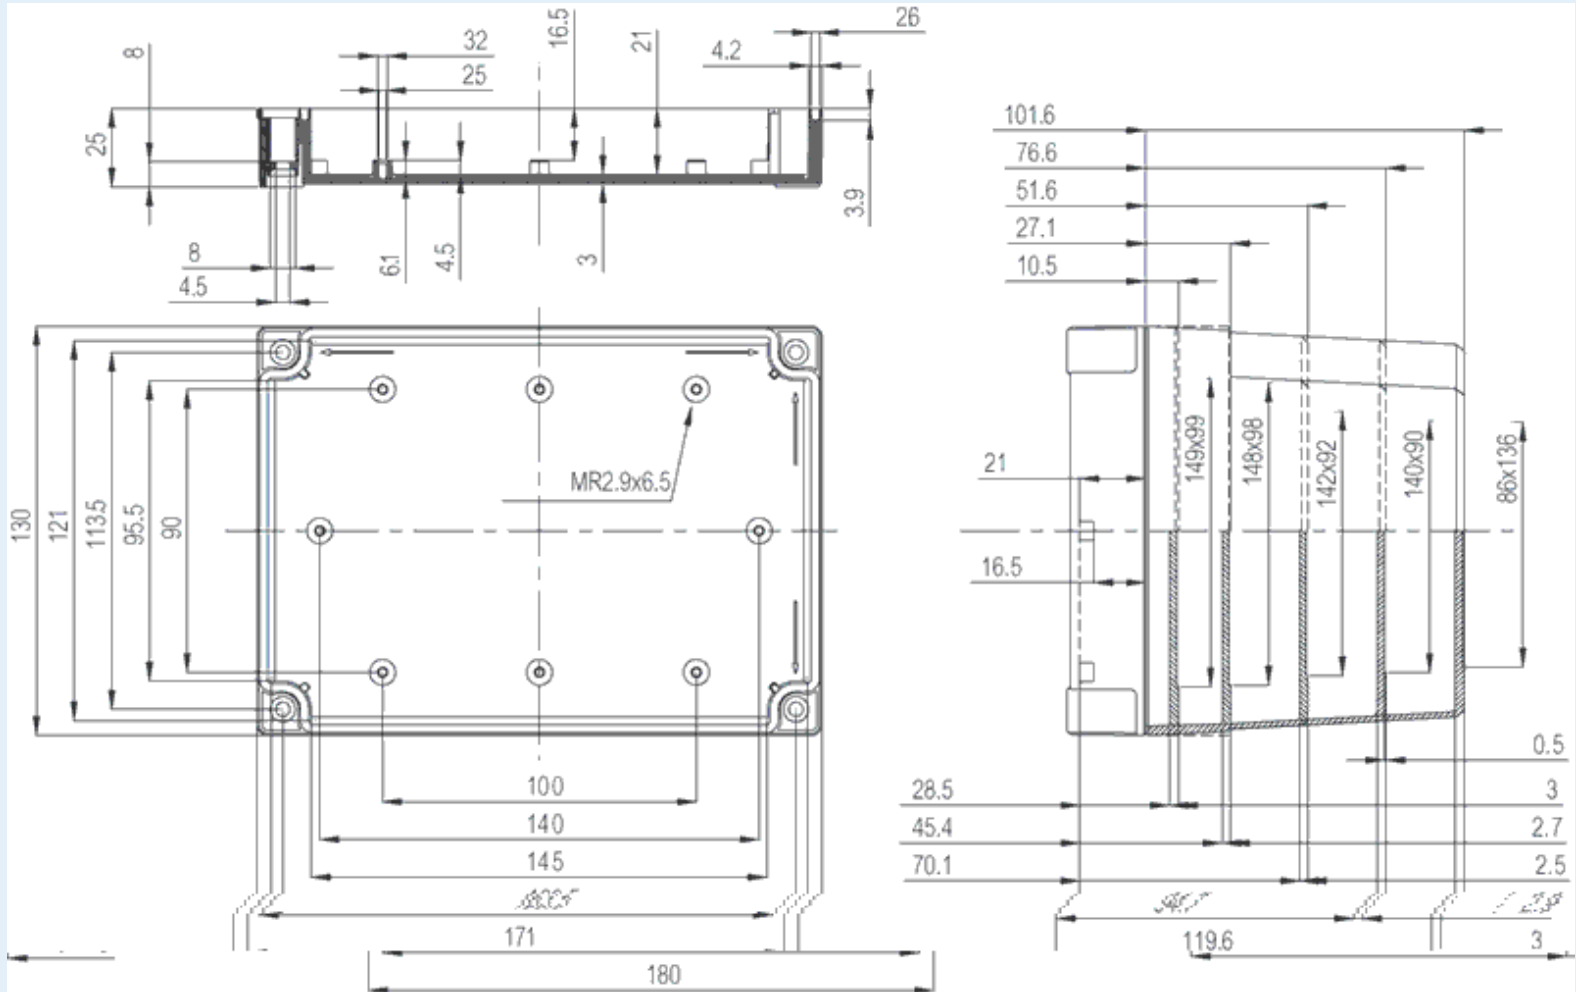

PC 150/75 LG

Sample image

Order symbol : PC 150/75 LG

EAN : 6418074022158

Product nr : 6012315

El. number :

UL Name : UL PC 150/75 LG

- Finland : 3420347
- Denmark : 8212022140
- Sweden : 2535545

Description : Enclosure, PC

Remarks : Low base, grey cover

Including : Base with TPE gasket. screws for mounting plate/DIN-rail and cover with polyamide cover screws.

Dimensions :	Height	Width	Depth
mm :	180	130	75
inch :	7.09	5.12	2.95

Accessories :	
MIV 10	DIN-35 Mounting rail, for enclosures: (100 x 35 x 7)
MIV 150	Mounting plate (Galvanized steel), for enclosures:

Materials :

Material :	Polycarbonate
Base colour :	RAL_7035
Cover colour :	RAL 7035 -light grey
Gasket material :	Polyurethane

Temperatures :

Temperature °C (continuous) :	-40 ... 80
Temperature °F (continuous) :	-40 ... 175

(148 x 98 x 1.5)

MIV 15	DIN-35 Mounting rail, for enclosures: (150 x 35 x 7)
FP 22046	Wall fastening lug (4 pcs) (35 x 16 x 10)