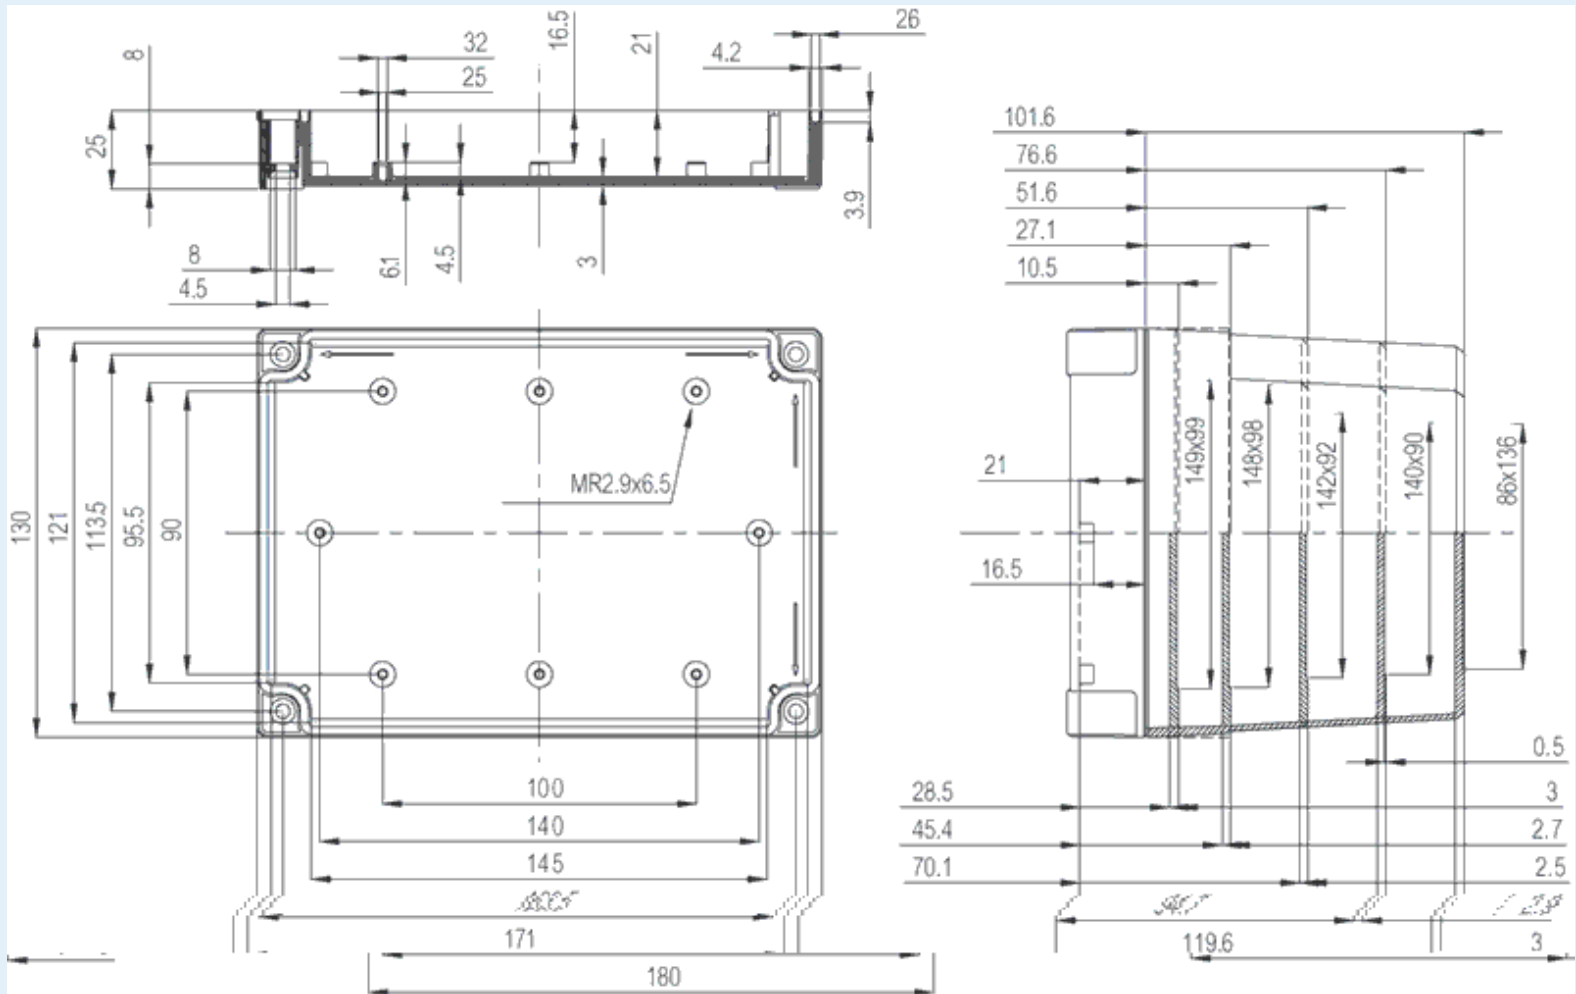

PC 150/100 LG

Sample image

Order symbol : PC 150/100 LG

EAN : 6418074022165

Product nr : 6012316

El. number :

UL Name : UL PC 150/100LG

- Finland : 3420349
- Denmark : 8212022153
- Sweden : 2535548

Description : Enclosure, PC

Remarks : Low base, grey cover

Including : Base with TPE gasket. screws for mounting plate/DIN-rail and cover with polyamide cover screws.

Dimensions :	Height	Width	Depth
mm :	180	130	100
inch :	7.09	5.12	3.94

Accessories :

- MIV 10 DIN-35 Mounting rail, for enclosures: (100 x 35 x 7)
- MIV 150 Mounting plate (Galvanized steel), for enclosures:

Materials :

Material :	Polycarbonate
Base colour :	RAL_7035
Cover colour :	RAL 7035 -light grey
Gasket material :	Polyurethane

Temperatures :

Temperature °C (continuous) :	-40 ... 80
Temperature °F (continuous) :	-40 ... 175

(148 x 98 x 1.5)

MIV 15	DIN-35 Mounting rail, for enclosures: (150 x 35 x 7)
FP 22046	Wall fastening lug (4 pcs) (35 x 16 x 10)