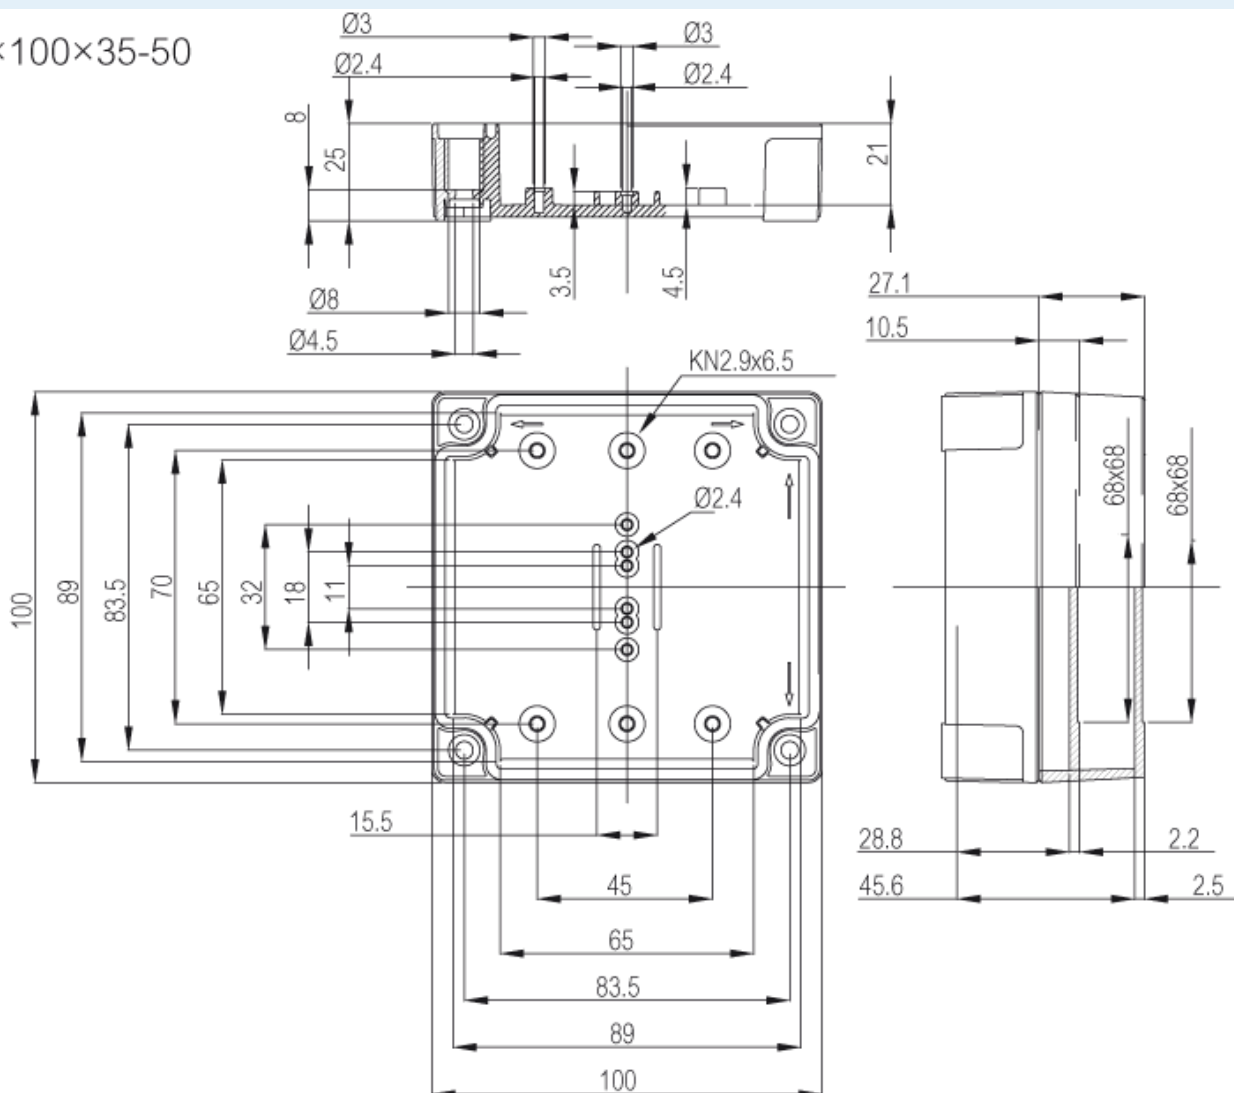

ABS 95/35 LG

Sample image

Order symbol : ABS 95/35 LG

EAN : 6418074054692

Product nr : 6082331

El. number :

Description : Enclosure, ABS

- Finland : 3421376
- Denmark : 8212023929
- Sweden : 6082331

Remarks : Low base, grey cover

Including : Base with PUR gasket. screws for mounting plate/DIN-rail and cover with polyamide cover screws.

MNX 100×100×35-50

Dimensions :

mm :

Height

100

Width

100

Depth

35

Accessories :

B-3

DIN-35 Mounting rail, for enclosures:

inch : 3.94 3.94 1.38

Materials :

(80 x 35 x 7)

FP 22046 Wall fastening lug (4 pcs)
(35 x 16 x 10)

MIV 95 Mounting plate (Galvanized steel), for enclosures:
(66 x 80 x 1.5)

Ratings :

Ingress protection (EN 60529): IP66; IP67;
Impact Resistance (EN 62262): IK07;
electrical_insulation : Totally insulated
Halogen free (DIN/VDE 0472, Part 815) : Yes
UV resistance : -
Flammability Rating : UL 94 HB
Glow Wire Test (IEC 695-2-1) °C : 650C