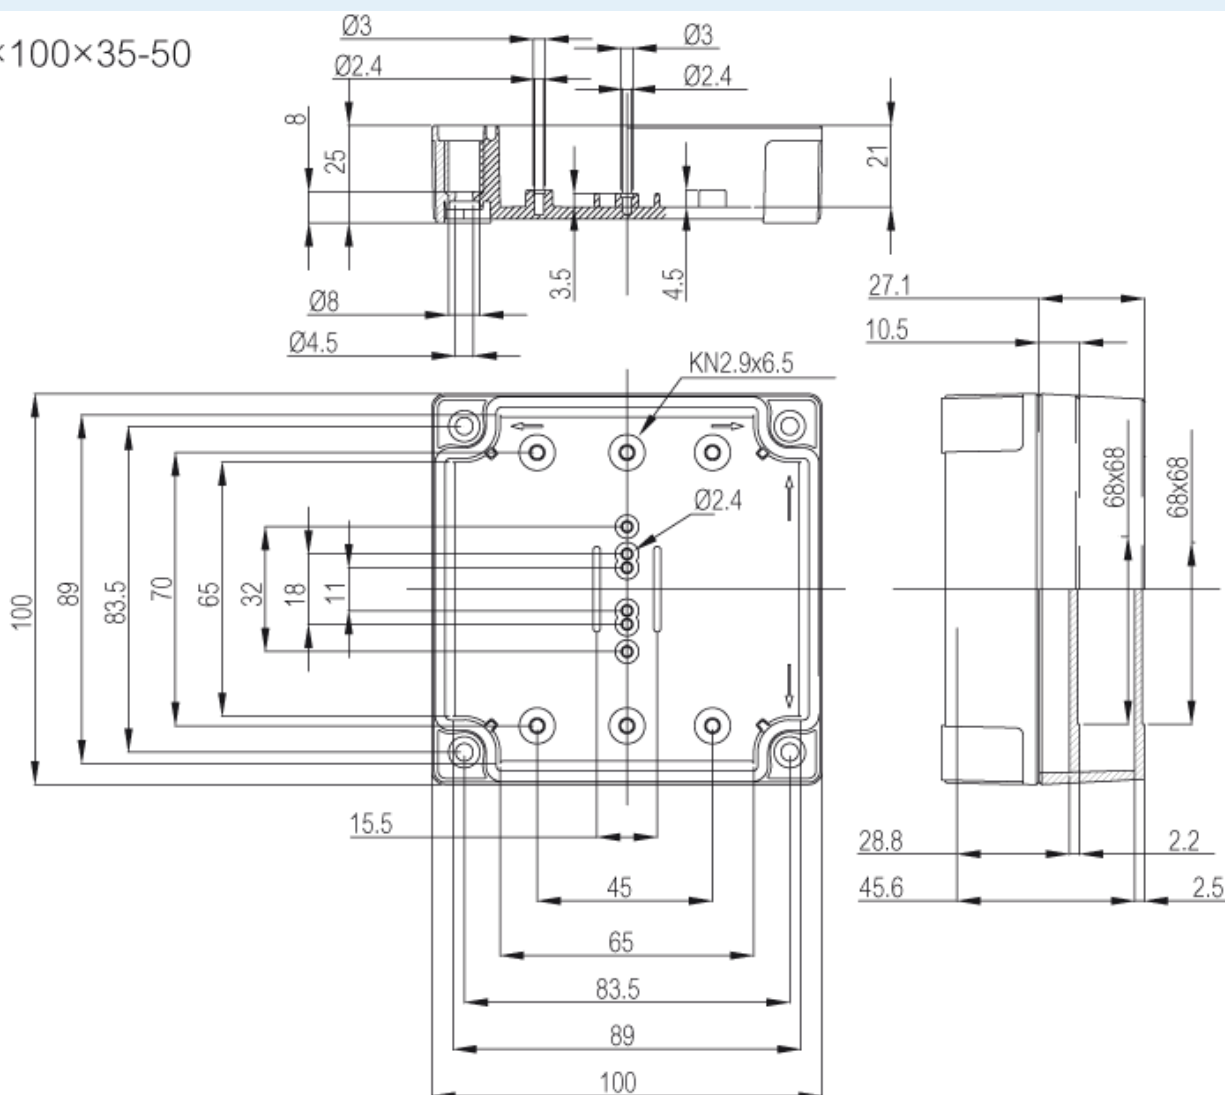

ABS 95/50 LG

Sample image

Order symbol : ABS 95/50 LG

EAN : 6418074054708

Product nr : 6082332

El. number :

Description : Enclosure, ABS

- Finland : 3421378
- Denmark : 8212023932
- Sweden : 6082332

Remarks : Low base, grey cover

Including : Base with PUR gasket. screws for mounting plate/DIN-rail and cover with polyamide cover screws.

MNX 100×100×35-50

Dimensions :

mm :

Height

100

Width

100

Depth

50

Accessories :

B-3

DIN-35 Mounting rail, for enclosures:

inch : 3.94 3.94 1.97

Materials :

(80 x 35 x 7)

FP 22046 Wall fastening lug (4 pcs)
(35 x 16 x 10)

MIV 95 Mounting plate (Galvanized steel), for enclosures:
(66 x 80 x 1.5)

Ratings :

Ingress protection (EN 60529): IP66; IP67;
Impact Resistance (EN 62262): IK07;
electrical_insulation : Totally insulated
Halogen free (DIN/VDE 0472, Part 815) : Yes
UV resistance : -
Flammability Rating : UL 94 HB
Glow Wire Test (IEC 695-2-1) °C : 650C