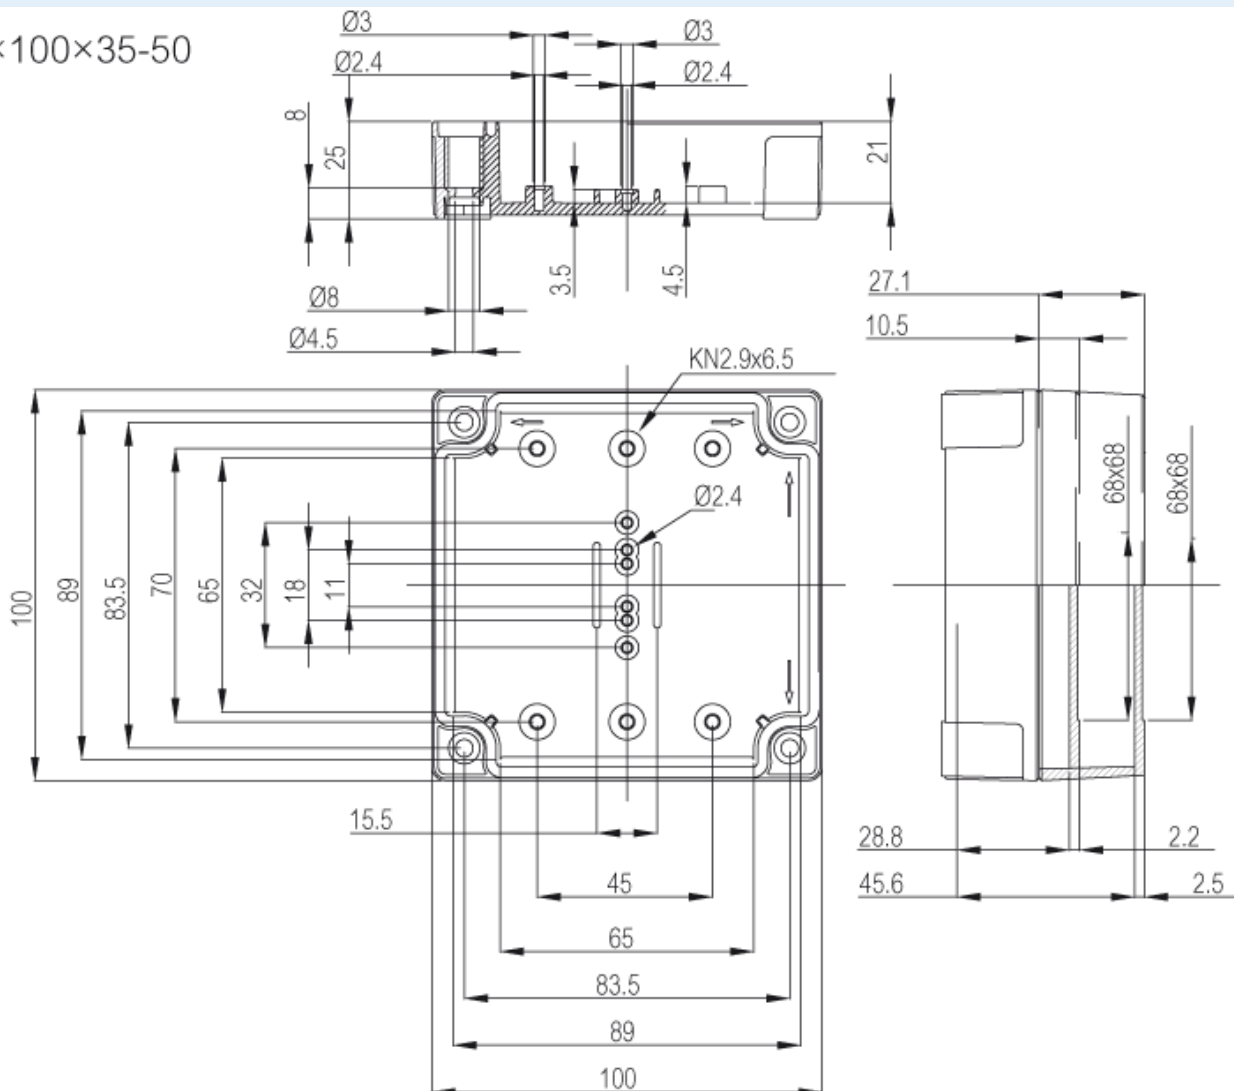

ABS 95/35 LT

Sample image

Order symbol : ABS 95/35 LT

EAN : 6418074054739

Product nr : 6082931

El. number :

Description : Enclosure, ABS

- Finland : 3421384
- Denmark : 8212023961
- Sweden : 6082931

Remarks : Low base, smoked transparent cover

Including : Base with PUR gasket. screws for mounting plate/DIN-rail and cover with polyamide cover screws.

MNX 100×100×35-50

Dimensions :

mm :

Height

100

Width

100

Depth

35

Accessories :

B-3

DIN-35 Mounting rail, for enclosures:

Materials :

Material :	ABS
Base colour :	RAL_7035
Cover colour :	Clear transparent
Gasket material :	Polyurethane

Temperatures :

Temperature °C (continuous) :	-40 ... 60
Temperature °F (continuous) :	-40 ... 140

(80 x 35 x 7)

FP 22046	Wall fastening lug (4 pcs) (35 x 16 x 10)
MIV 95	Mounting plate (Galvanized steel), for enclosures: (66 x 80 x 1.5)