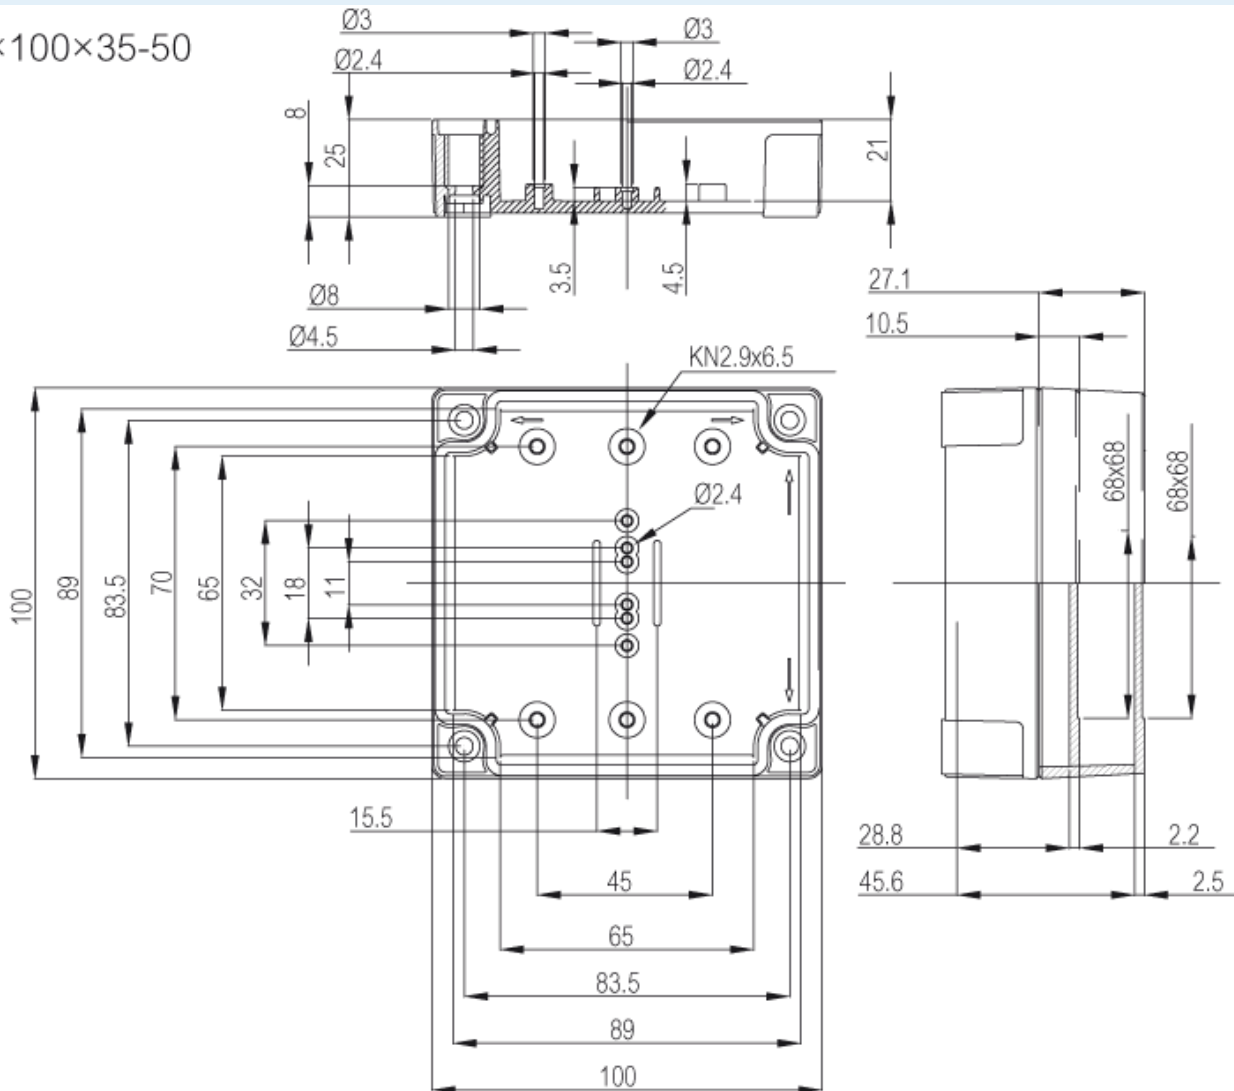

# ABS 95/50 LT

Sample image

**Order symbol :** ABS 95/50 LT

**EAN :** 6418074054746

**Product nr :** 6082932

**El. number :**

**Description :** Enclosure, ABS

- Finland : 3421386
- Denmark : 8212023974
- Sweden : 6082932

**Remarks :** Low base, smoked transparent cover

**Including :** Base with PUR gasket. screws for mounting plate/DIN-rail and cover with polyamide cover screws.

MNX 100×100×35-50

**Dimensions :**

mm :

**Height**

100

**Width**

100

**Depth**

50

**Accessories :**

B-3

DIN-35 Mounting rail, for enclosures:

inch : 3.94 3.94 1.97

**Materials :**

Material : ABS  
Base colour : RAL\_7035  
Cover colour : Clear transparent  
Gasket material : Polyurethane

**Temperatures :**

Temperature °C (continuous) : -40 ... 60  
Temperature °F (continuous) : -40 ... 140