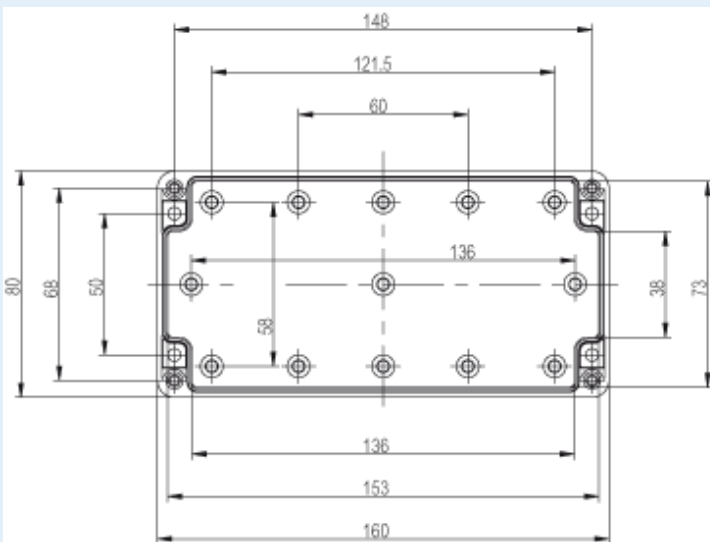

# PCT 081610

Sample image

**Order symbol :** PCT 081610

**Product nr :** 7022641

**Description :** Enclosure, PC

**Remarks :** Clear transparent cover

**EAN :** 6418074003768

**El. number :**

- Finland : 3423532
- Denmark : 8212002717
- Sweden : 2508223

**Including :** Base with screws for mounting plate/DIN-rail. cover with PUR gasket and stainless steel cover screws.

| Dimensions : | Height | Width | Depth |
|--------------|--------|-------|-------|
| mm :         | 80     | 160   | 95    |
| inch :       | 3.15   | 6.3   | 3.74  |

**Accessories :**

|          |  |
|----------|--|
| TRH 1216 | DIN-35 Mounting rail, for enclosures: (146 x 35 x 7) |
| TRM 0816 | DIN-15 Mounting rail, for enclosures: (146 x 15 x 5) |
| TM 0816  | Mounting plate, for enclosures: (71 x 134 x 1.5)     |
| TH A     | Grey plastic hinges (2 pcs) (30 x 20 x 12)           |
| TRM 0808 | DIN-15 Mounting rail, for enclosures: (68 x 15 x 5)  |