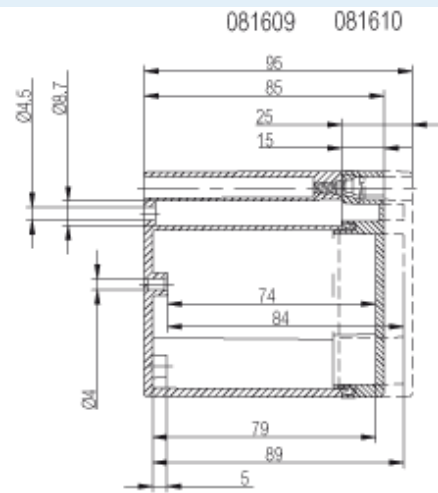

# PCT 081610

Sample image

**Order symbol :** PCT 081610

**Product nr :** 7022641

**Description :** Enclosure, PC

**Remarks :** Clear transparent cover

**EAN :** 6418074003768

**El. number :**

- Finland : 3423532
- Denmark : 8212002717
- Sweden : 2508223

**Including :** Base with screws for mounting plate/DIN-rail. cover with PUR gasket and stainless steel cover screws.

| Dimensions : | Height | Width | Depth |
|--------------|--------|-------|-------|
| mm :         | 80     | 160   | 95    |
| inch :       | 3.15   | 6.3   | 3.74  |

**Accessories :**

|          |  |
|----------|--|
| TRH 1216 | DIN-35 Mounting rail, for enclosures: (146 x 35 x 7) |
| TRM 0816 | DIN-15 Mounting rail, for enclosures: (146 x 15 x 5) |
| TM 0816  | Mounting plate, for enclosures: (71 x 134 x 1.5)     |
| TH A     | Grey plastic hinges (2 pcs) (30 x 20 x 12)           |
| TRM 0808 | DIN-15 Mounting rail, for enclosures: (68 x 15 x 5)  |