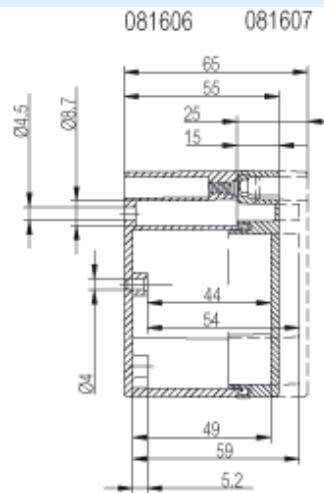

# PCT 081610

Sample image

**Order symbol :** PCT 081610

**Product nr :** 7022641

**Description :** Enclosure, PC

**Remarks :** Clear transparent cover

**EAN :** 6418074003768

**El. number :**

- Finland : 3423532
- Denmark : 8212002717
- Sweden : 2508223

**Including :** Base with screws for mounting plate/DIN-rail. cover with PUR gasket and stainless steel cover screws.

| Dimensions : | Height | Width | Depth |
|--------------|--------|-------|-------|
| mm :         | 80     | 160   | 95    |
| inch :       | 3.15   | 6.3   | 3.74  |

**Accessories :**

|          |  |
|----------|--|
| TRH 1216 | DIN-35 Mounting rail, for enclosures: (146 x 35 x 7) |
| TRM 0816 | DIN-15 Mounting rail, for enclosures: (146 x 15 x 5) |
| TM 0816  | Mounting plate, for enclosures: (71 x 134 x 1.5)     |
| TH A     | Grey plastic hinges (2 pcs) (30 x 20 x 12)           |
| TRM 0808 | DIN-15 Mounting rail, for enclosures: (68 x 15 x 5)  |