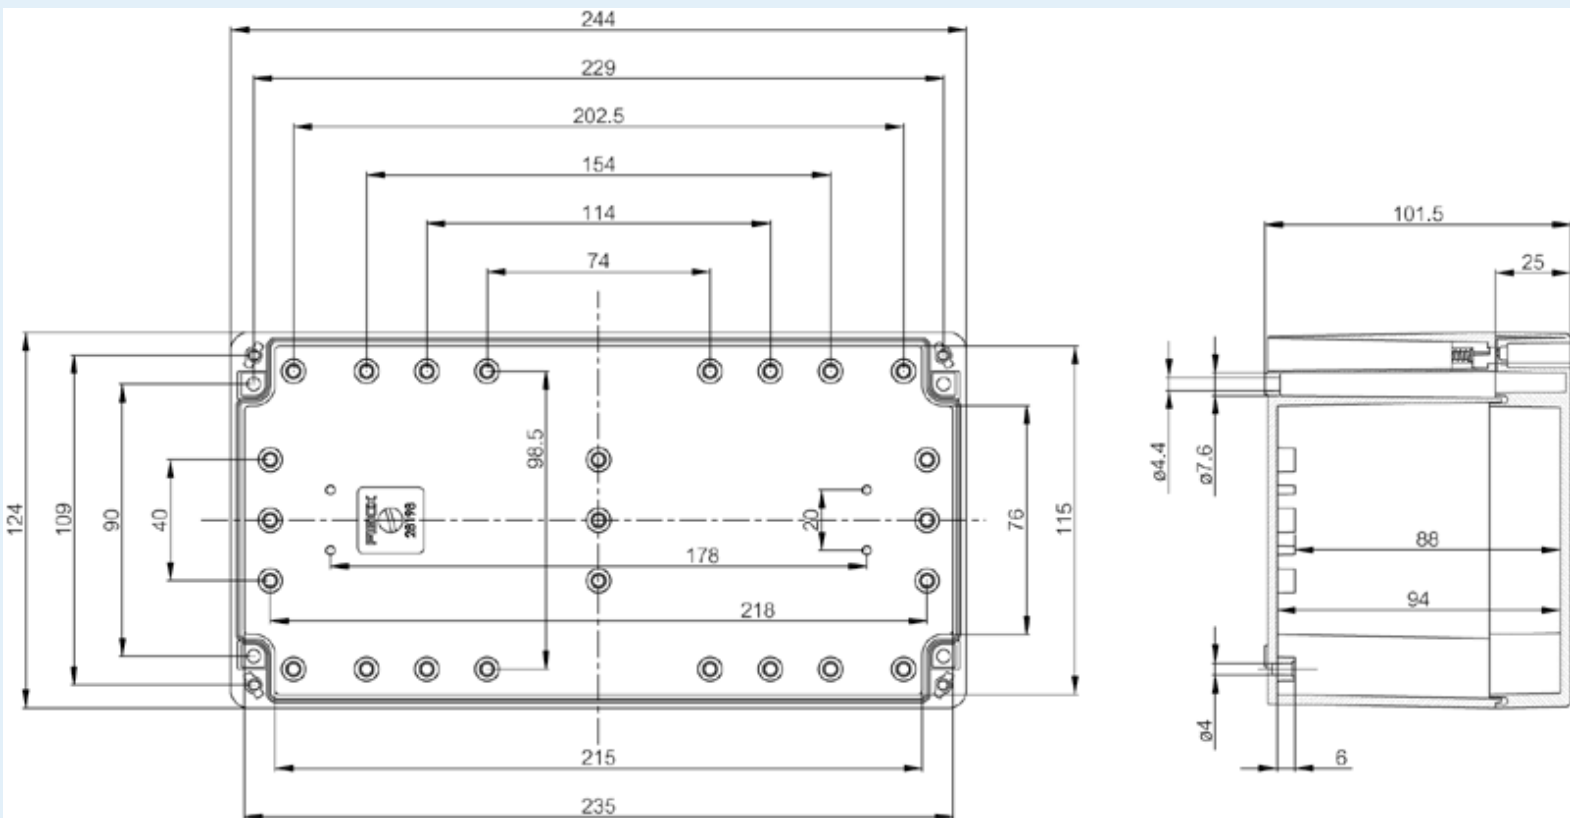

# PCT 122410

Sample image

**Order symbol :** PCT 122410

**Product nr :** 7022781

**Description :** Enclosure, PC

**Remarks :** Clear transparent cover

**EAN :** 6418074058645

**El. number :**

- Finland : 3435408
- Denmark : 8212002911
- Sweden : 2508232

**Including :** Base with screws for mounting plate/DIN-rail. cover with PUR gasket and stainless steel cover screws.

Dimensions :	Height	Width	Depth
mm :	124	244	102
inch :	4.88	9.61	4.02

Accessories :	
TRH 1212	DIN-35 Mounting rail, for enclosures: (110 x 35 x 7)
TRH 24	DIN-35 Mounting rail, for enclosures: (226 x 35 x 7)
TRM 0812	DIN-15 Mounting rail, for enclosures:

**Materials :**

Material :	Polycarbonate
Base colour :	RAL_7035
Cover colour :	Clear transparent
Gasket material :	Polyurethane

**Temperatures :**

Temperature °C (continuous) :	-40 ... 80
Temperature °F (continuous) :	-40 ... 175

(106 x 15 x 5)

TH A	Grey plastic hinges (2 pcs) (30 x 20 x 12)
TM 1224	Mounting plate, for enclosures: (111 x 216 x 1.5)