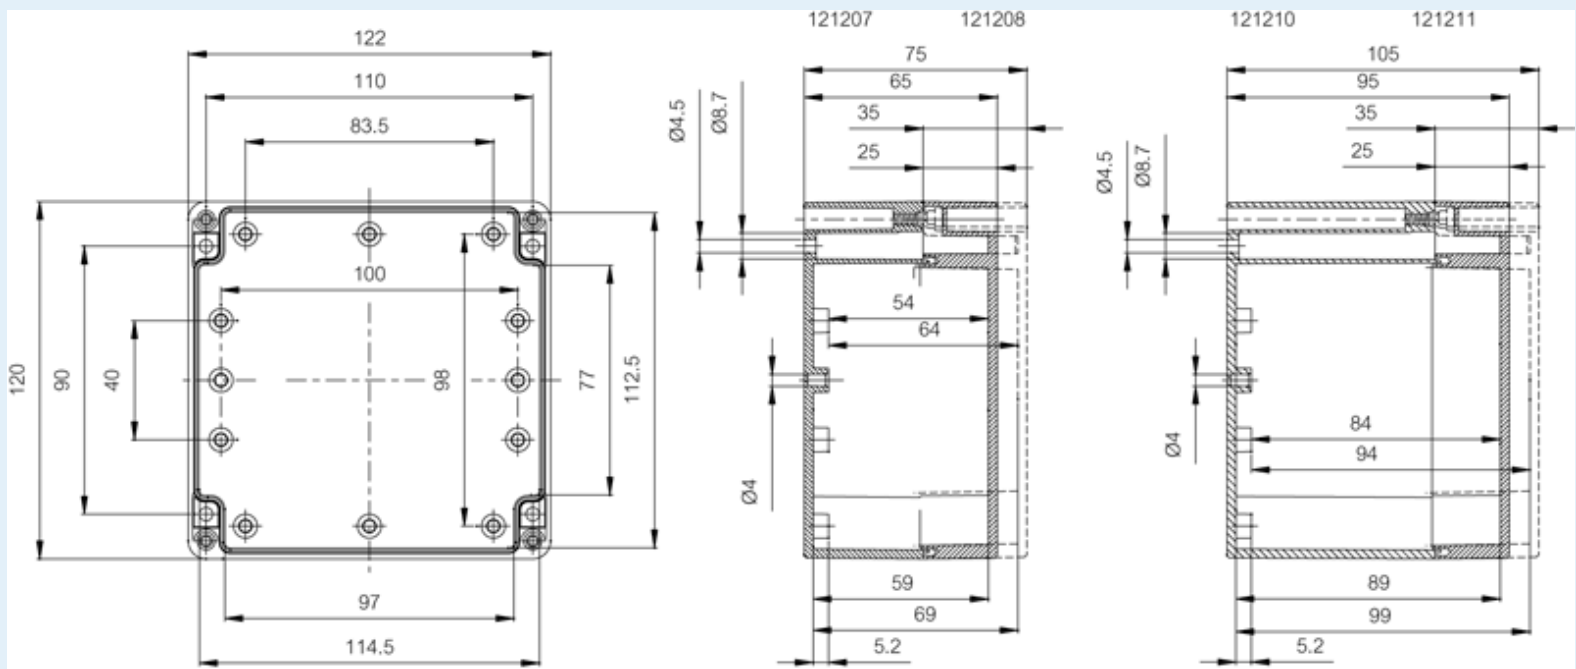

# PC 121210

Sample image

**Order symbol :** PC 121210

**Product nr :** 7032680

**Description :** Enclosure, PC

**Remarks :** Grey cover

**EAN :** 6418074003652

**El. number :**

- Finland : 3423434
- Denmark : 8212002762
- Sweden : 2536121

**Including :** Base with screws for mounting plate/DIN-rail. cover with PUR gasket and stainless steel cover screws.

Dimensions :	Height	Width	Depth
mm :	120	122	95
inch :	4.72	4.8	3.74

## Accessories :

TRH 1212	DIN-35 Mounting rail, for enclosures: (110 x 35 x 7)
TRM 0812	DIN-15 Mounting rail, for enclosures: (106 x 15 x 5)
TRM 1212	DIN-15 Mounting rail, for enclosures: (110 x 15 x 5)
TM 1212	Mounting plate, for enclosures: (96 x 111 x 1.5)
TH A	Grey plastic hinges (2 pcs)

Gasket material : Polyurethane

(30 x 20 x 12)

**Temperatures :**

Temperature °C (continuous) : -40 ... 80

Temperature °F (continuous) : -40 ... 175

**Ratings :**

Ingress protection (EN 60529): IP66; IP67;

Impact Resistance (EN 62262): IK07; IK08;