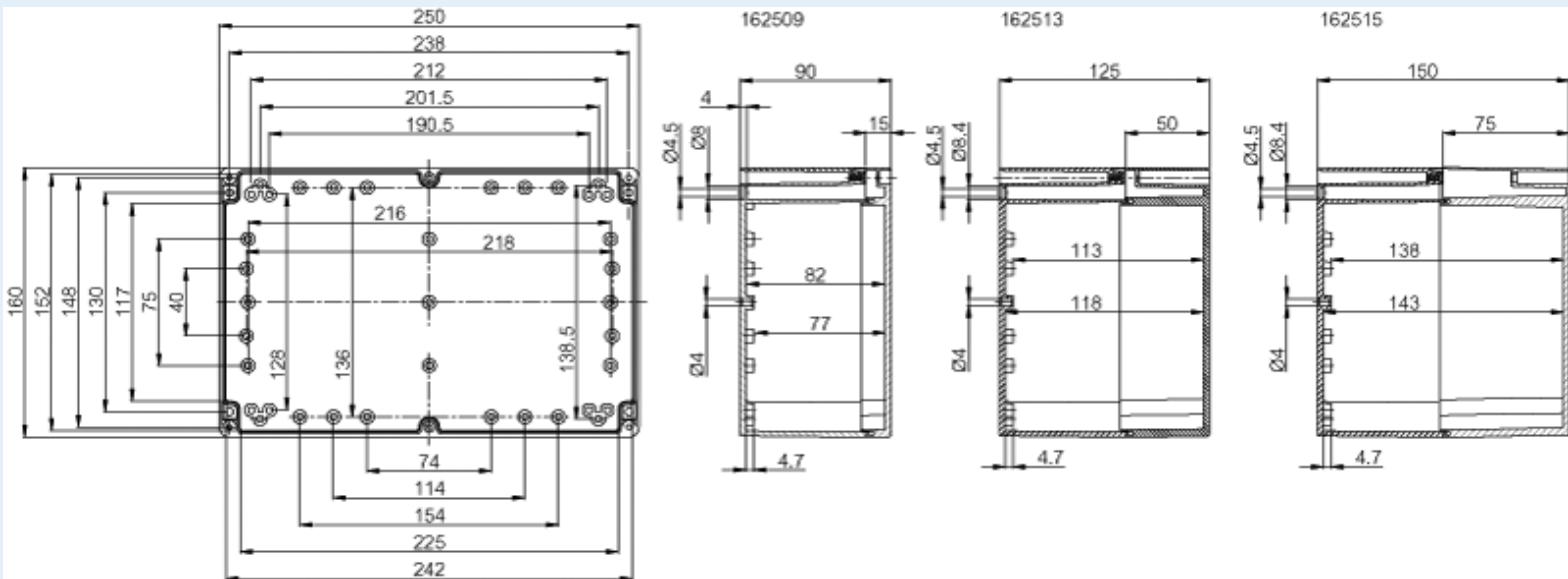

PC 162515

Sample image

Order symbol : PC 162515

Product nr : 7032740

Description : Enclosure, PC

Remarks : Grey cover

EAN : 6418074058485

El. number :

- Finland : 3435376
- Denmark : 8212002982
- Sweden : 2536132

Including : Base with screws for mounting plate/DIN-rail. cover with PUR gasket and stainless steel cover screws.

Dimensions :	Height	Width	Depth
mm :	160	250	150
inch :	6.3	9.84	5.91

Accessories :

TM 1625	Mounting plate, for enclosures: (151 x 214 x 1.5)
TRH 24	DIN-35 Mounting rail, for enclosures: (226 x 35 x 7)
TRH 1216	DIN-35 Mounting rail, for enclosures: (146 x 35 x 7)
TRM 0816	DIN-15 Mounting rail, for enclosures: (146 x 15 x 5)
TH A	Grey plastic hinges (2 pcs) (30 x 20 x 12)