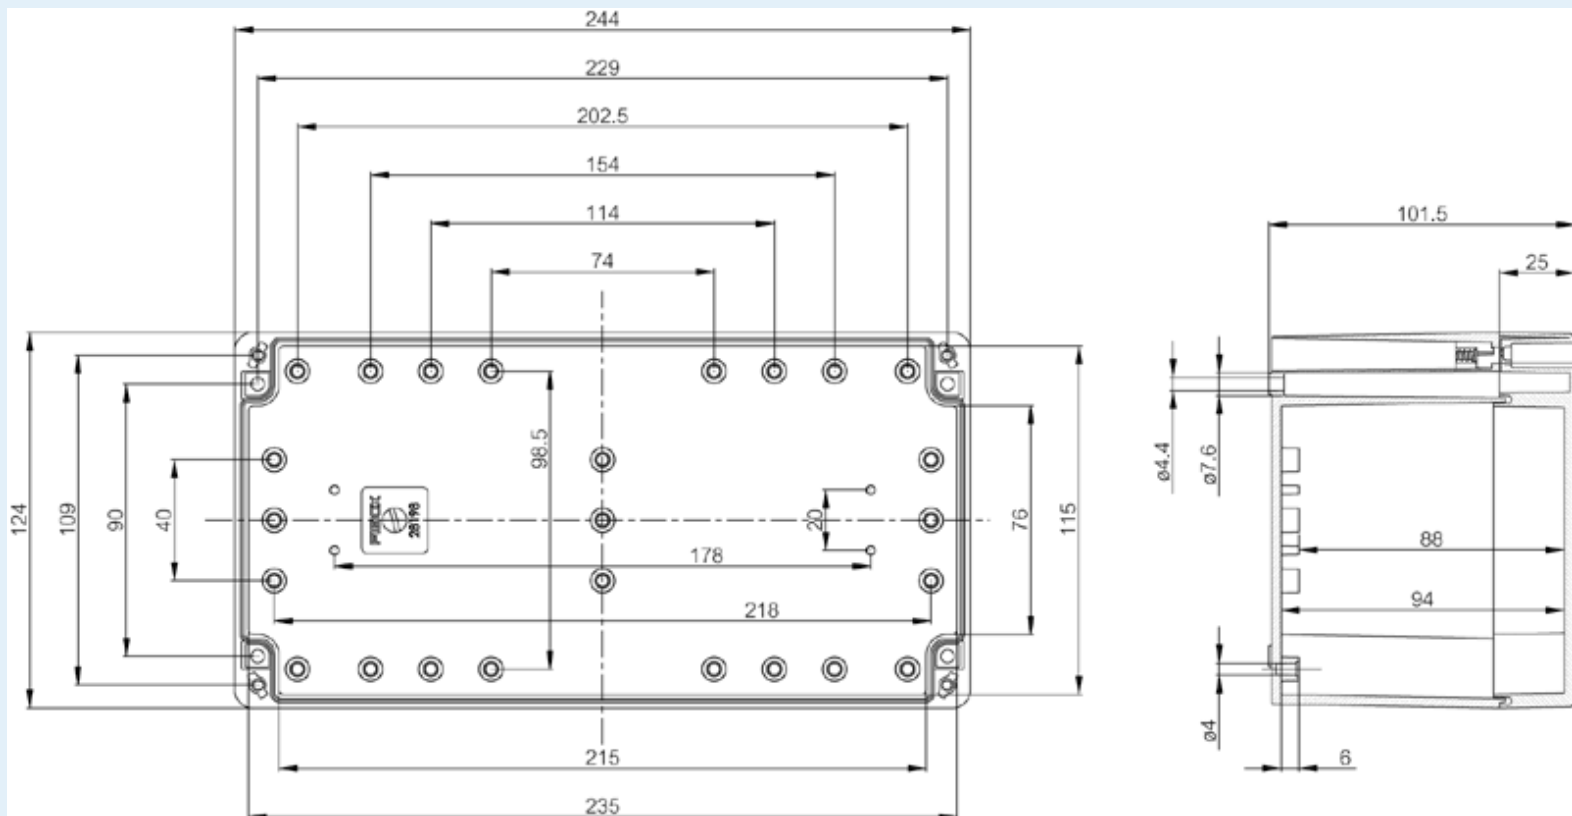

PC 122410

Sample image

Order symbol : PC 122410

Product nr : 7032780

Description : Enclosure, PC

Remarks : Grey cover

EAN : 6418074058430

El. number :

- Finland : 3435366
- Denmark : 8212002908
- Sweden : 2536140

Including : Base with screws for mounting plate/DIN-rail. cover with PUR gasket and stainless steel cover screws.

Dimensions :	Height	Width	Depth
mm :	124	244	102
inch :	4.88	9.61	4.02

Accessories :

TRH 1212	DIN-35 Mounting rail, for enclosures: (110 x 35 x 7)
TRH 24	DIN-35 Mounting rail, for enclosures: (226 x 35 x 7)
TRM 0812	DIN-15 Mounting rail, for enclosures:

Materials :

Material :	Polycarbonate
Base colour :	RAL_7035
Cover colour :	RAL 7035 -light grey
Gasket material :	Polyurethane

Temperatures :

Temperature °C (continuous) :	-40 ... 80
Temperature °F (continuous) :	-40 ... 175

(106 x 15 x 5)

TH A	Grey plastic hinges (2 pcs) (30 x 20 x 12)
TM 1224	Mounting plate, for enclosures: (111 x 216 x 1.5)