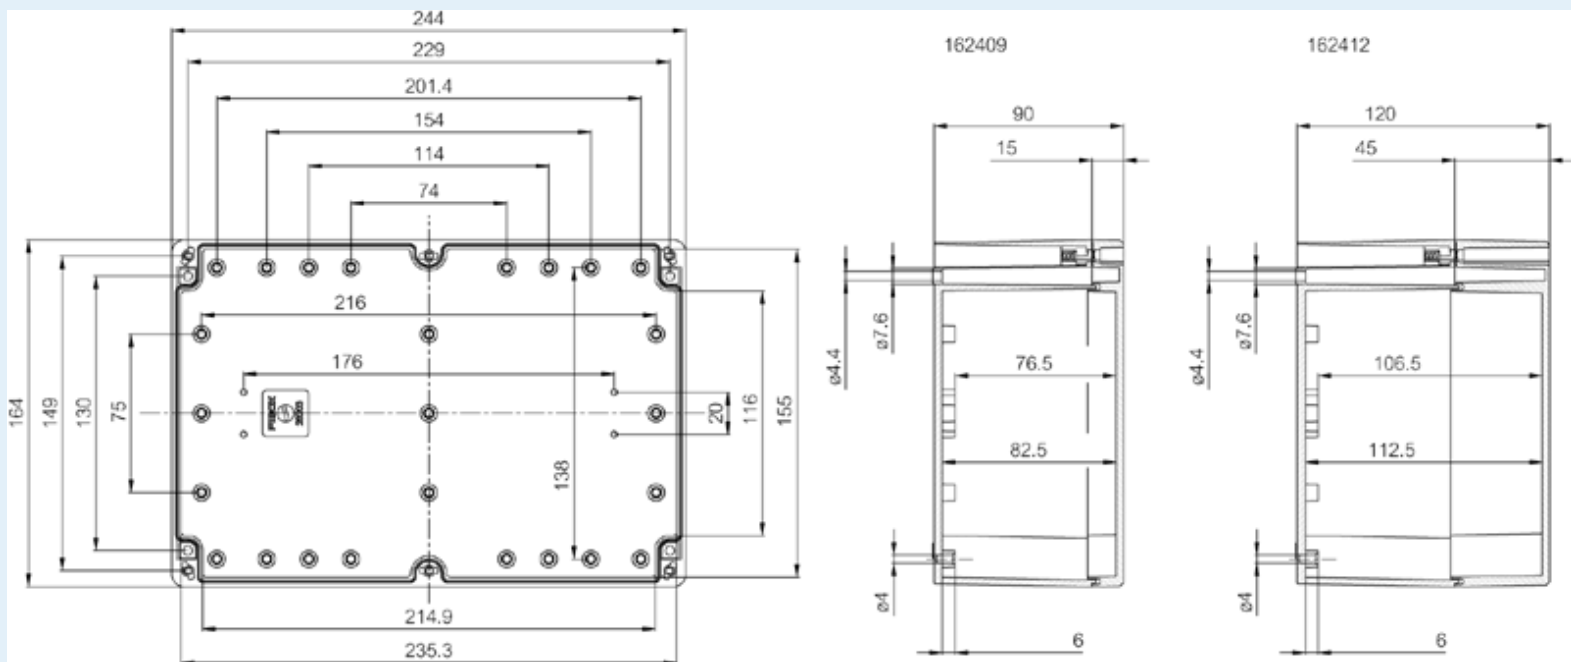

PC 162409

Sample image

Order symbol : PC 162409

Product nr : 7032810

Description : Enclosure, PC

Remarks : Grey cover

EAN : 6418074058461

El. number :

- Finland : 3435372
- Denmark : 8212002924
- Sweden : 2536128

Including : Base with screws for mounting plate/DIN-rail. cover with PUR gasket and stainless steel cover screws.

Dimensions :	Height	Width	Depth
mm :	164	244	90
inch :	6.46	9.61	3.54

Materials :

Material :	Polycarbonate
Base colour :	RAL_7035
Cover colour :	RAL 7035 -light grey

Accessories :

TRH 24	DIN-35 Mounting rail, for enclosures: (226 x 35 x 7)
TM 1624	Mounting plate, for enclosures: (212 x 151 x 1.5)
TH A	Grey plastic hinges (2 pcs) (30 x 20 x 12)