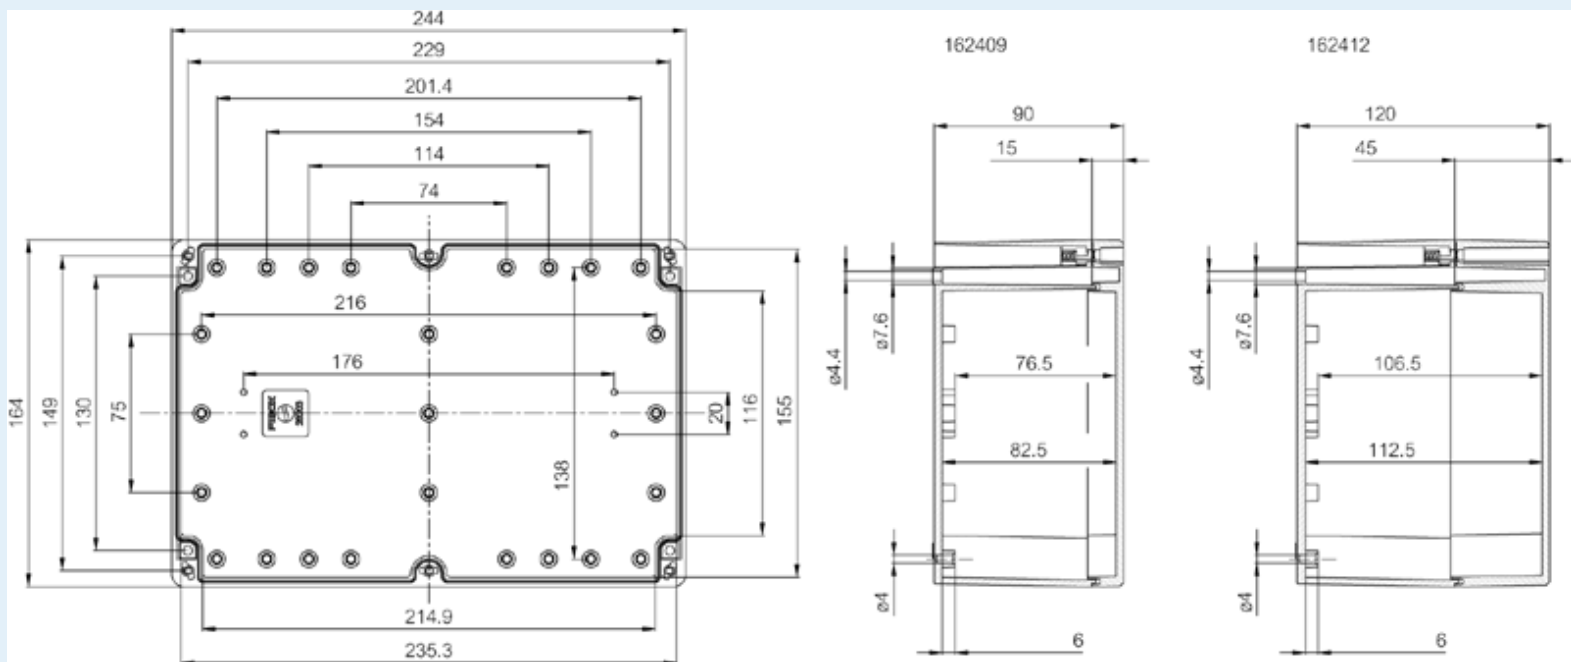

# PC 162412

Sample image

**Order symbol :** PC 162412

**Product nr :** 7032830

**Description :** Enclosure, PC

**Remarks :** Grey cover

**EAN :** 6418074058478

**El. number :**

- Finland : 3435374
- Denmark : 8212002940
- Sweden : 2536130

**Including :** Base with screws for mounting plate/DIN-rail. cover with PUR gasket and stainless steel cover screws.

Dimensions :	Height	Width	Depth
mm :	164	244	120
inch :	6.46	9.61	4.72

## Accessories :

TRH 24	DIN-35 Mounting rail, for enclosures: (226 x 35 x 7)
TM 1624	Mounting plate, for enclosures: (212 x 151 x 1.5)
TH A	Grey plastic hinges (2 pcs) (30 x 20 x 12)