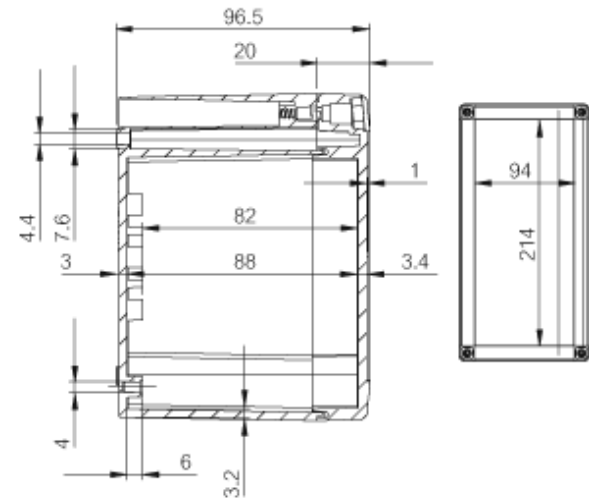

# PCQ3 122410

Sample image

**Order symbol :** PCQ3 122410

**Product nr :** 7035781

**Description :** Enclosure, PC

**Remarks :** Grey cover (quick-locking)

**EAN :** 6418074099075

**El. number :**

- Finland : 3424188
- Denmark : 8212051933
- Sweden : 2508208

**Including :** Base with screws for mounting plate/DIN-rail. cover with PUR gasket and quick-locking cover screws.

Dimensions :	Height	Width	Depth
mm :	120	240	100
inch :	4.72	9.45	3.94

## Accessories :

TRH 1212	DIN-35 Mounting rail, for enclosures: (110 x 35 x 7)
TRH 24	DIN-35 Mounting rail, for enclosures: (226 x 35 x 7)
TRM 0812	DIN-15 Mounting rail, for enclosures: (106 x 15 x 5)
TH A	Grey plastic hinges (2 pcs) (30 x 20 x 12)

Base colour : RAL\_7035  
Cover colour : RAL 7035 -light grey  
Gasket material : Polyurethane

TM 1224 Mounting plate, for enclosures:  
(111 x 216 x 1.5)

**Temperatures :**

Temperature °C (continuous) : -40 ... 80  
Temperature °F (continuous) : -40 ... 175