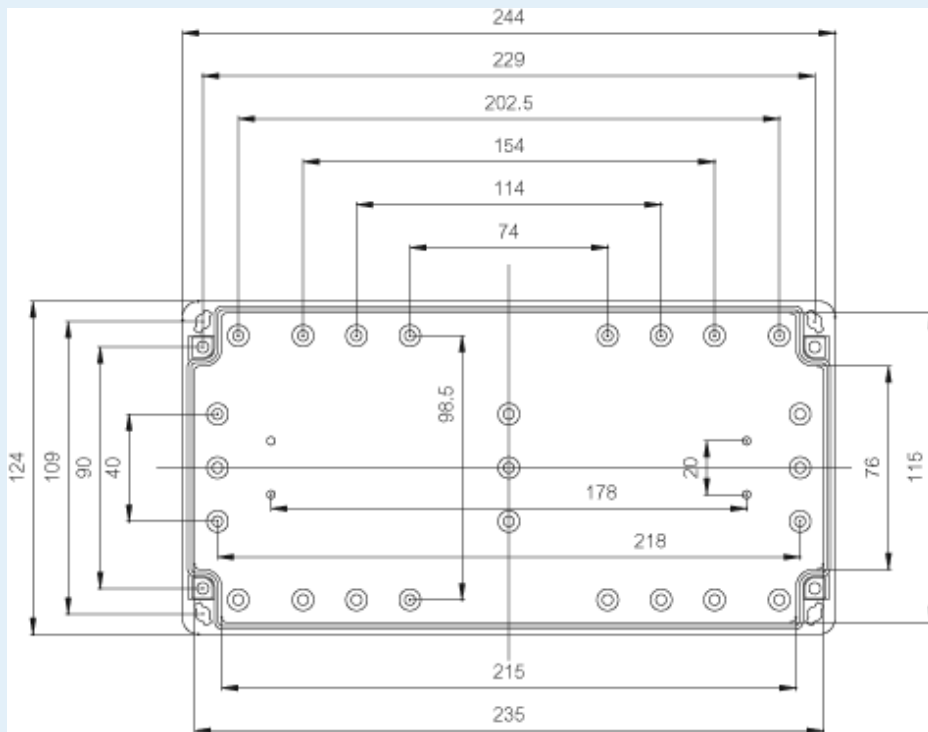

# PCQ3 122410

Sample image

**Order symbol :** PCQ3 122410

**Product nr :** 7035781

**Description :** Enclosure, PC

**Remarks :** Grey cover (quick-locking)

**EAN :** 6418074099075

**El. number :**

- Finland : 3424188
- Denmark : 8212051933
- Sweden : 2508208

**Including :** Base with screws for mounting plate/DIN-rail. cover with PUR gasket and quick-locking cover screws.

Dimensions :	Height	Width	Depth
mm :	120	240	100
inch :	4.72	9.45	3.94

## Accessories :

TRH 1212	DIN-35 Mounting rail, for enclosures: (110 x 35 x 7)
TRH 24	DIN-35 Mounting rail, for enclosures: (226 x 35 x 7)
TRM 0812	DIN-15 Mounting rail, for enclosures: (106 x 15 x 5)
TH A	Grey plastic hinges (2 pcs) (30 x 20 x 12)

Base colour : RAL\_7035  
Cover colour : RAL 7035 -light grey  
Gasket material : Polyurethane

TM 1224 Mounting plate, for enclosures:  
(111 x 216 x 1.5)

**Temperatures :**

Temperature °C (continuous) : -40 ... 80  
Temperature °F (continuous) : -40 ... 175