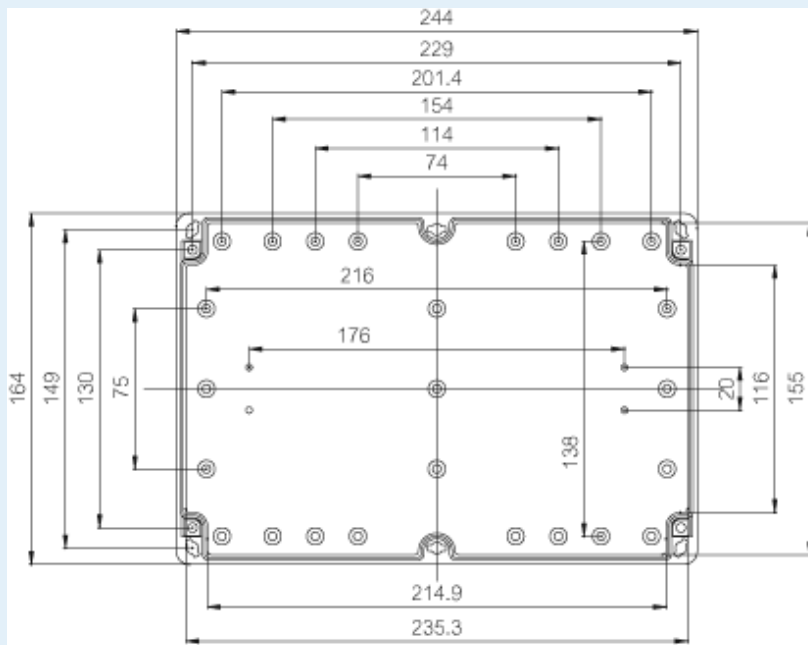

PCQ3 162409

Sample image

Order symbol : PCQ3 162409

Product nr : 7035811

Description : Enclosure, PC

Remarks : Grey cover (quick-locking)

EAN : 6418074099259

El. number :

- Finland : 3424239
- Denmark : 8212051959
- Sweden : 2508210

Including : Base with screws for mounting plate/DIN-rail. cover with PUR gasket and quick-locking cover screws.

Dimensions :	Height	Width	Depth
mm :	160	240	90
inch :	6.3	9.45	3.54

Materials :

Material :	Polycarbonate
Base colour :	RAL_7035
Cover colour :	RAL 7035 -light grey

Accessories :

TRH 24	DIN-35 Mounting rail, for enclosures: (226 x 35 x 7)
TM 1624	Mounting plate, for enclosures: (212 x 151 x 1.5)
TH A	Grey plastic hinges (2 pcs) (30 x 20 x 12)