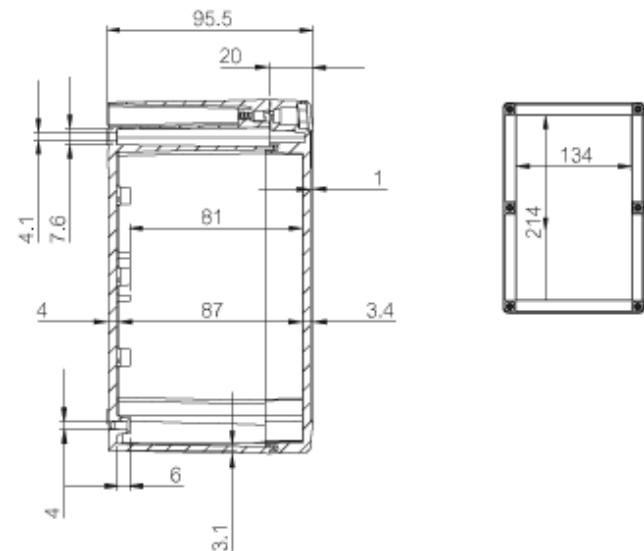

PCQ3 162409

Sample image

Order symbol : PCQ3 162409

Product nr : 7035811

Description : Enclosure, PC

Remarks : Grey cover (quick-locking)

EAN : 6418074099259

El. number :

- Finland : 3424239
- Denmark : 8212051959
- Sweden : 2508210

Including : Base with screws for mounting plate/DIN-rail. cover with PUR gasket and quick-locking cover screws.

Dimensions :	Height	Width	Depth
mm :	160	240	90
inch :	6.3	9.45	3.54

Materials :

Material :	Polycarbonate
Base colour :	RAL_7035
Cover colour :	RAL 7035 -light grey

Accessories :

TRH 24	DIN-35 Mounting rail, for enclosures: (226 x 35 x 7)
TM 1624	Mounting plate, for enclosures: (212 x 151 x 1.5)
TH A	Grey plastic hinges (2 pcs) (30 x 20 x 12)