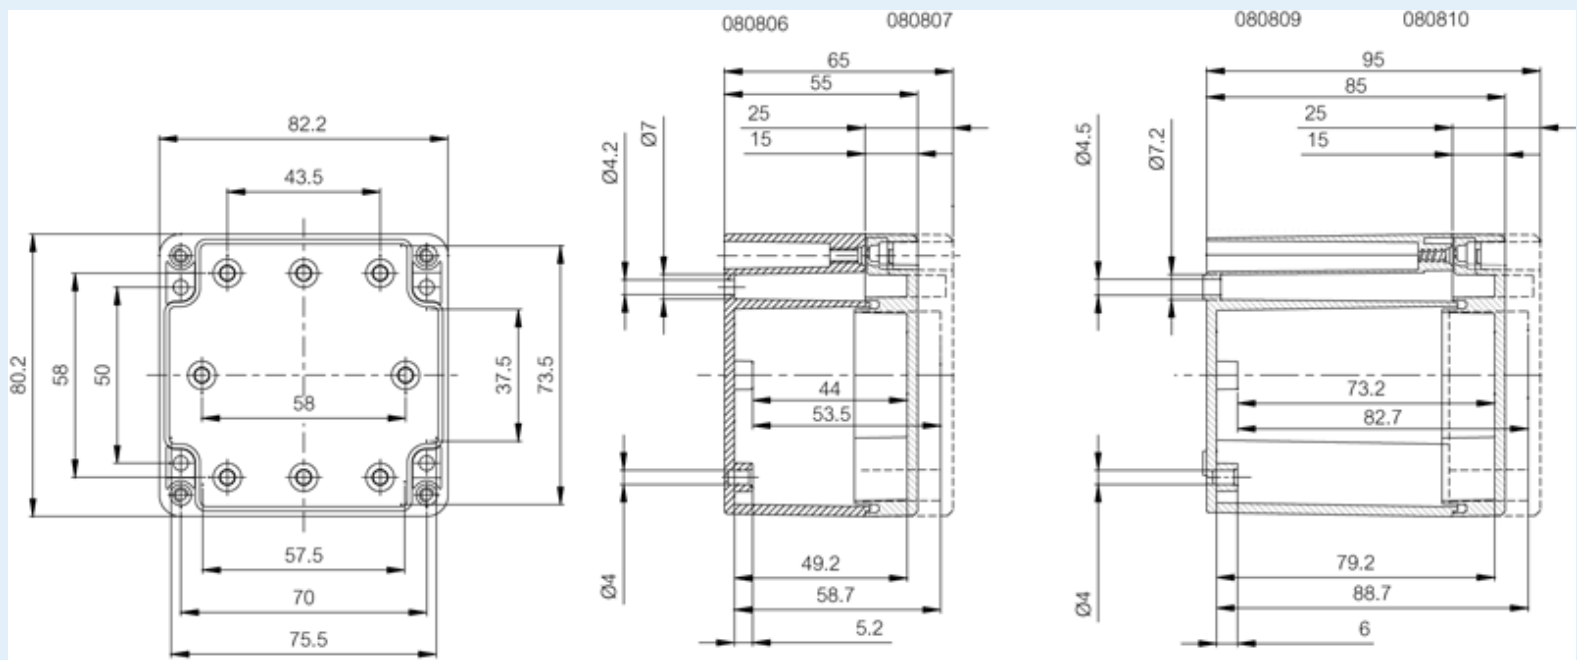

# AB 080810

Sample image

**Order symbol :** AB 080810

**Product nr :** 7083570

**Description :** Enclosure, ABS

**Remarks :** Grey cover

**EAN :** 6418074058751

**El. number :**

- Finland : 3435462
- Denmark : 8212003282
- Sweden : 7083570

**Including :** Base with screws for mounting plate/DIN-rail. cover with PUR gasket and stainless steel cover screws.

Dimensions :	Height	Width	Depth
mm :	80	82	95
inch :	3.15	3.23	3.74

**Materials :**

Material :	ABS
Base colour :	RAL_7035
Cover colour :	RAL 7035 -light grey

**Accessories :**

TM 0808	Mounting plate, for enclosures: (56 x 71 x 1.5)
TH A	Grey plastic hinges (2 pcs) (30 x 20 x 12)
TRM 0808	DIN-15 Mounting rail, for enclosures: (68 x 15 x 5)