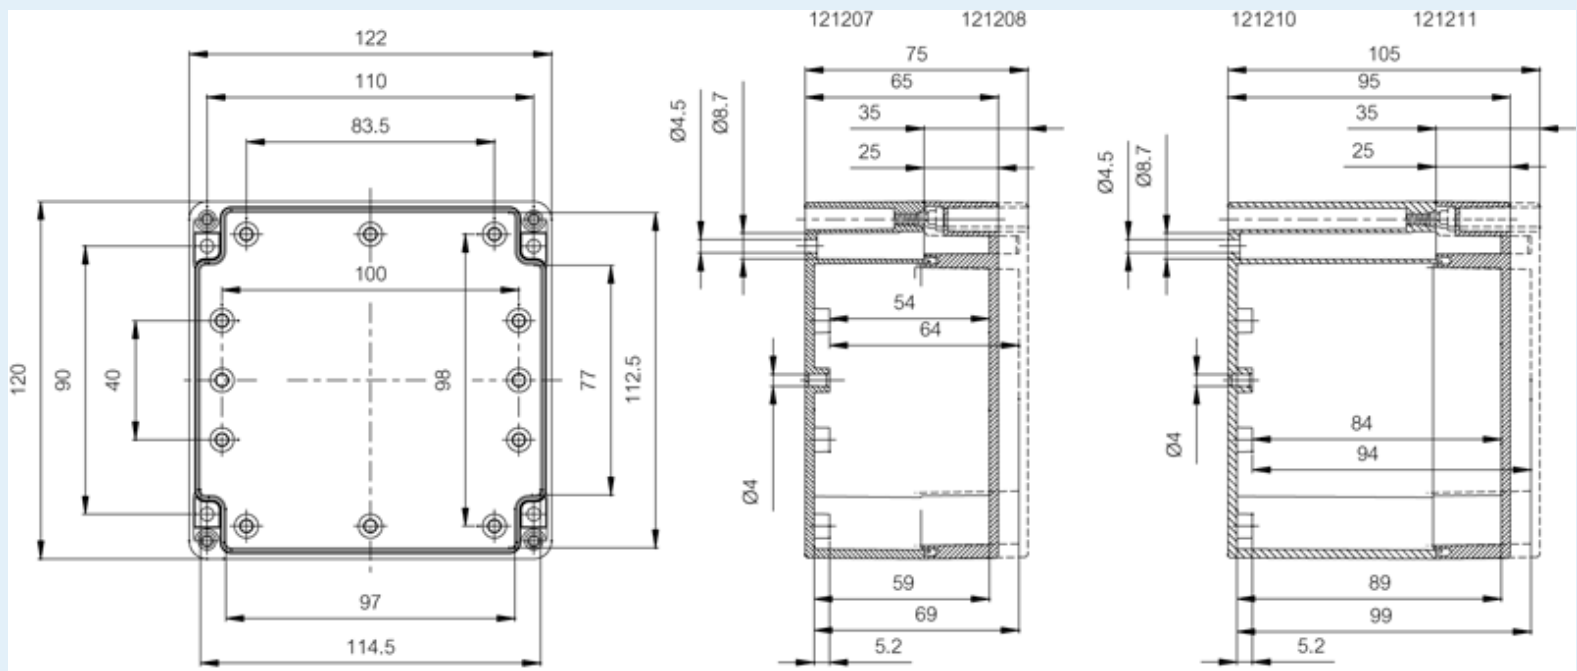

# AB 121211

Sample image

**Order symbol :** AB 121211

**Product nr :** 7083690

**Description :** Enclosure, ABS

**Remarks :** Grey cover

**EAN :** 6418074058829

**El. number :**

- Finland : 3435476
- Denmark : 8212003457
- Sweden : 7083690

**Including :** Base with screws for mounting plate/DIN-rail. cover with PUR gasket and stainless steel cover screws.

Dimensions :	Height	Width	Depth
mm :	120	122	105
inch :	4.72	4.8	4.13

## Accessories :

TRH 1212	DIN-35 Mounting rail, for enclosures: (110 x 35 x 7)
TRM 0812	DIN-15 Mounting rail, for enclosures: (106 x 15 x 5)
TRM 1212	DIN-15 Mounting rail, for enclosures: (110 x 15 x 5)
TM 1212	Mounting plate, for enclosures: (96 x 111 x 1.5)
TH A	Grey plastic hinges (2 pcs)