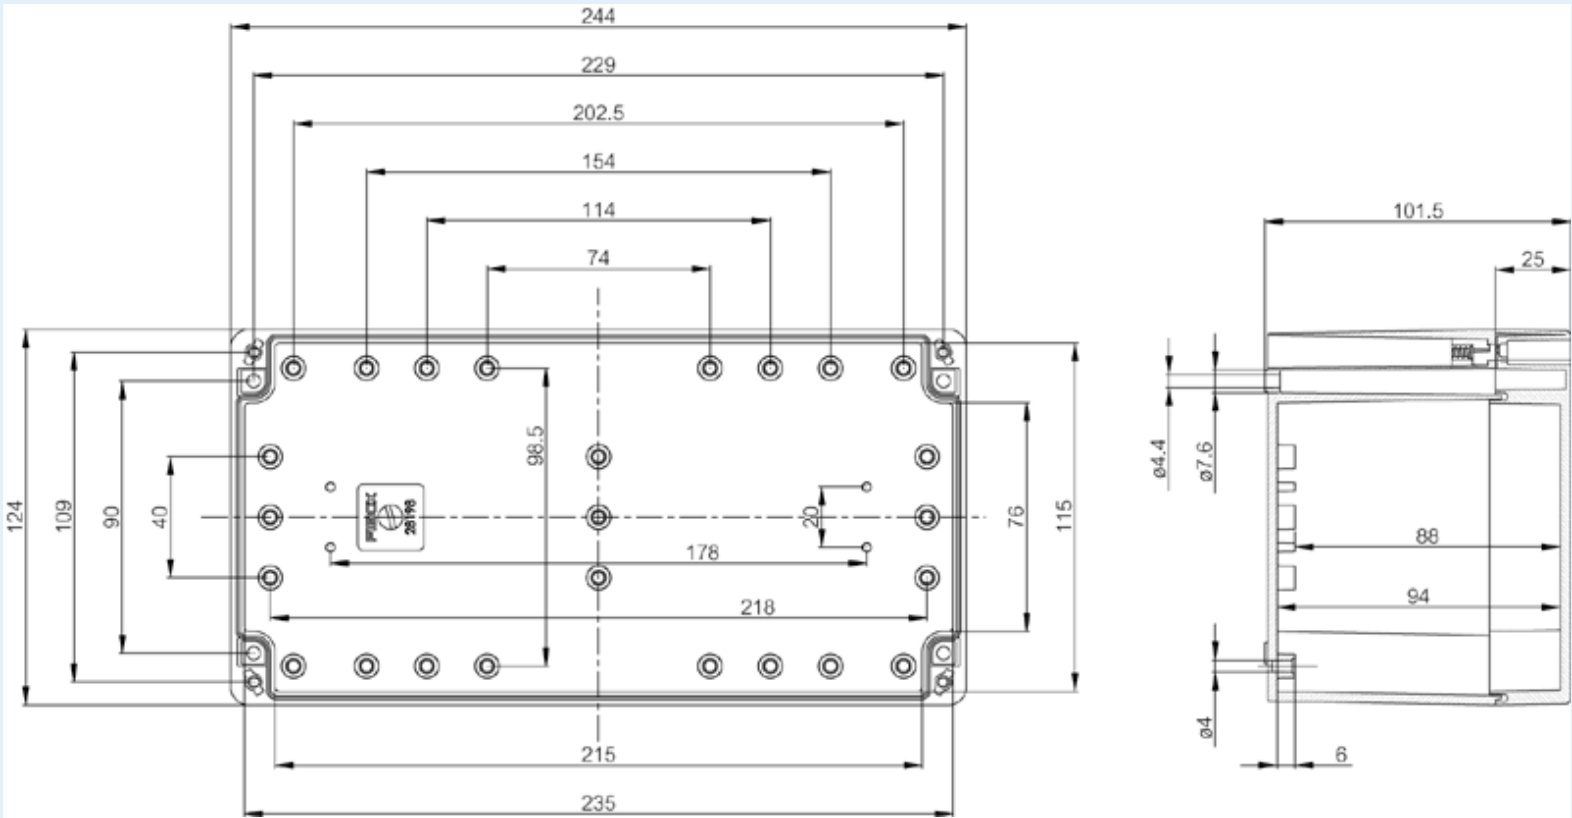

ABQ 122410

Sample image

Order symbol : ABQ 122410

EAN : 6418074059154

Product nr : 7083781

El. number :

Description : Enclosure, ABS

- Finland : 3435502
- Denmark : 8212003790

Remarks : Grey cover (quick-locking)

Including : Base with screws for mounting plate/DIN-rail. cover with PUR gasket and ferritic stainless steel cover screws. Q-versions: Base with screws for mounting plate/DIN-rail. cover with PUR gasket and quick-locking cover screws.

Dimensions :	Height	Width	Depth
mm :	124	244	102
inch :	4.88	9.61	4.02

Materials :

Material :	ABS
Base colour :	RAL_7035

Accessories :

TRH 1212	DIN-35 Mounting rail, for enclosures: (110 x 35 x 7)
TRH 24	DIN-35 Mounting rail, for enclosures: (226 x 35 x 7)
TRM 0812	DIN-15 Mounting rail, for enclosures: (106 x 15 x 5)
TH A	Grey plastic hinges (2 pcs) (30 x 20 x 12)
TM 1224	Mounting plate, for enclosures:

Cover colour : RAL 7035 -light grey

Gasket material : Polyurethane

(111 x 216 x 1.5)

Temperatures :

Temperature °C (continuous) : -40 ... 60

Temperature °F (continuous) : -40 ... 140

Ratings :

Ingress protection (EN 60529): IP66; IP67;