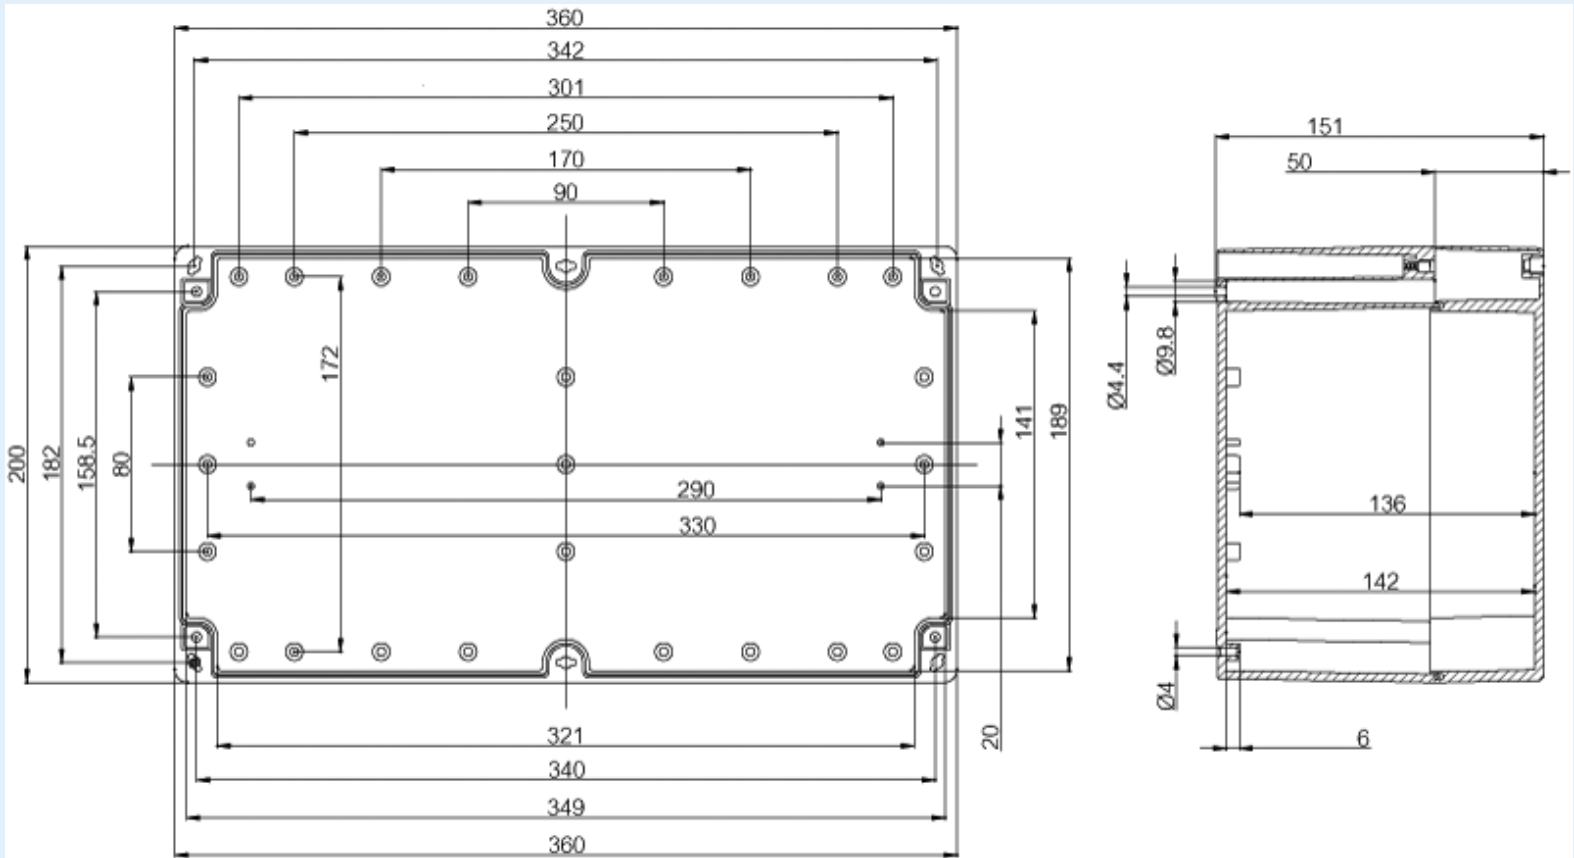

# ABQ 203615

Sample image

**Order symbol :** ABQ 203615

**EAN :** 6418074059215

**Product nr :** 7083791

**El. number :**

**Description :** Enclosure, ABS

- Finland : 3435514
- Denmark : 8212003855

**Remarks :** Grey cover (quick-locking)

**Including :** Base with screws for mounting plate/DIN-rail. cover with PUR gasket and ferritic stainless steel cover screws. Q-versions: Base with screws for mounting plate/DIN-rail. cover with PUR gasket and quick-locking cover screws.

Dimensions :	Height	Width	Depth
mm :	200	360	150
inch :	7.87	14.17	5.91

**Accessories :**

- TM 2036 Mounting plate, for enclosures: (318 x 186 x 1.5)
- TH A Grey plastic hinges (2 pcs) (30 x 20 x 12)
- TRH 2036 DIN-35 Mounting rail, for enclosures: (35 x 340 x 1.5)