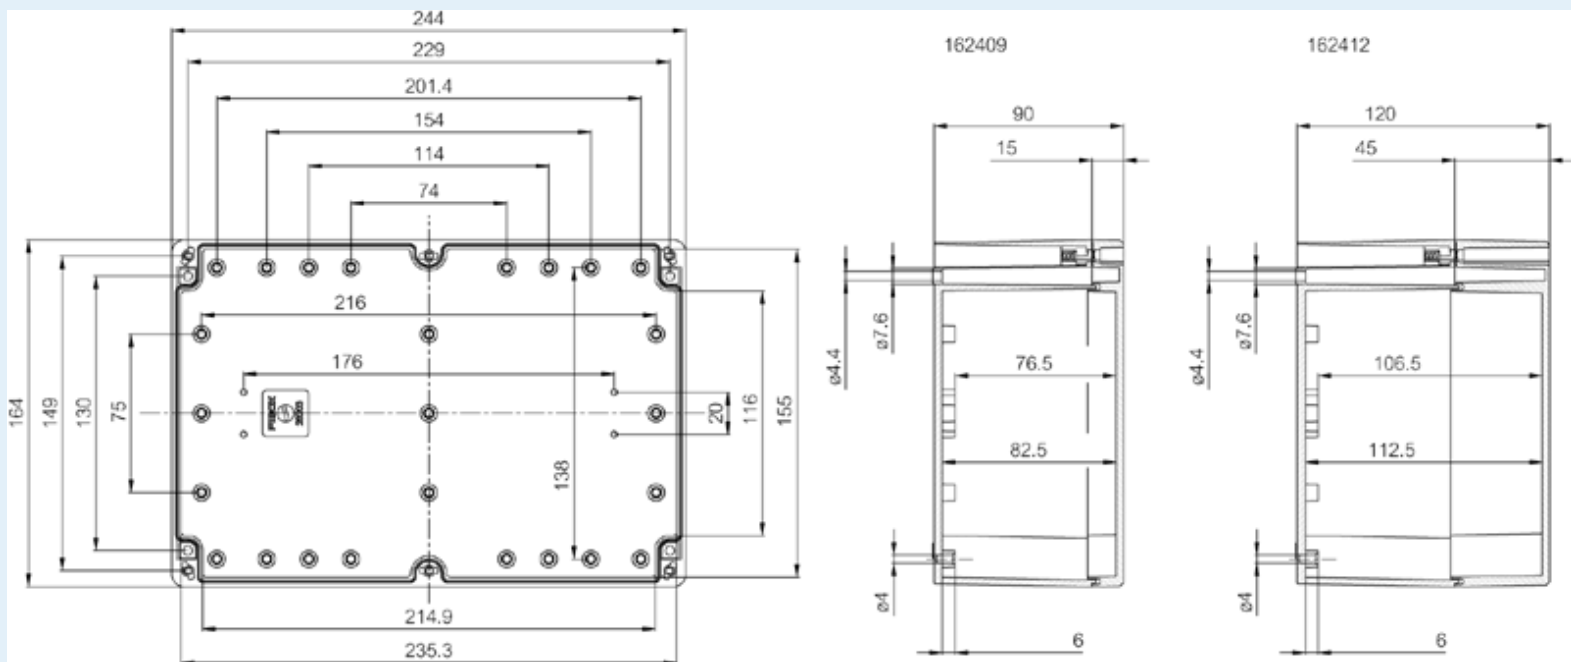

# AB 162409

Sample image

**Order symbol :** AB 162409

**Product nr :** 7083810

**Description :** Enclosure, ABS

**Remarks :** Grey cover

**EAN :** 6418074058881

**El. number :**

- Finland : 3435488
- Denmark : 8212003622
- Sweden : 7083810

**Including :** Base with screws for mounting plate/DIN-rail. cover with PUR gasket and stainless steel cover screws.

Dimensions :	Height	Width	Depth
mm :	164	244	90
inch :	6.46	9.61	3.54

## Accessories :

TRH 24	DIN-35 Mounting rail, for enclosures: (226 x 35 x 7)
TM 1624	Mounting plate, for enclosures: (212 x 151 x 1.5)
TH A	Grey plastic hinges (2 pcs) (30 x 20 x 12)