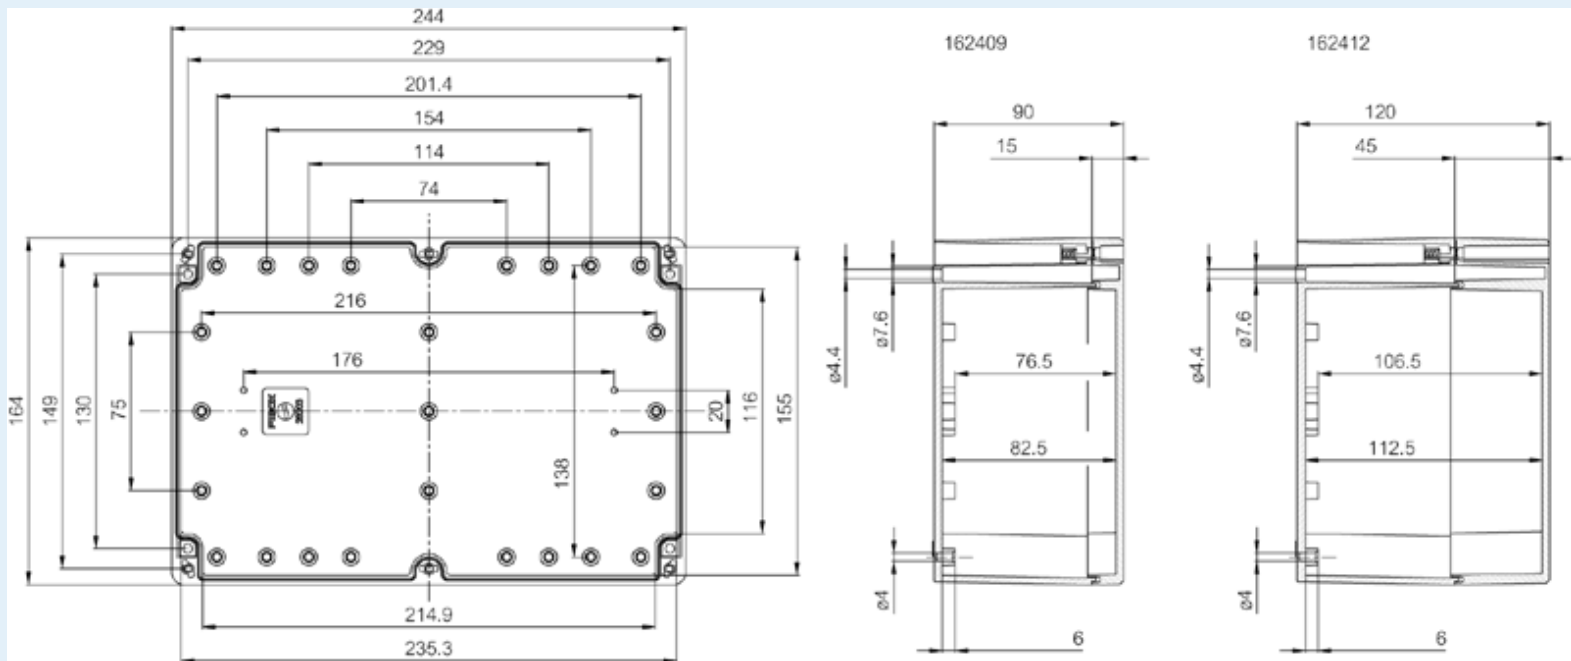

ABQ 162409

Sample image

Order symbol : ABQ 162409

EAN : 6418074059185

Product nr : 7083811

El. number :

Description : Enclosure, ABS

- Finland : 3435508
- Denmark : 8212003826

Remarks : Grey cover (quick-locking)

Including : Base with screws for mounting plate/DIN-rail. cover with PUR gasket and ferritic stainless steel cover screws. Q-versions: Base with screws for mounting plate/DIN-rail. cover with PUR gasket and quick-locking cover screws.

Dimensions :	Height	Width	Depth
mm :	164	244	90
inch :	6.46	9.61	3.54

Materials :

Material :	ABS
Base colour :	RAL_7035
Cover colour :	RAL 7035 -light grey
Gasket material :	Polyurethane

Temperatures :

Accessories :

TRH 24	DIN-35 Mounting rail, for enclosures: (226 x 35 x 7)
TM 1624	Mounting plate, for enclosures: (212 x 151 x 1.5)
TH A	Grey plastic hinges (2 pcs) (30 x 20 x 12)

Ratings :

Ingress protection (EN 60529):	IP66; IP67;
Impact Resistance (EN 62262):	IK07;
electrical_insulation :	Totally insulated