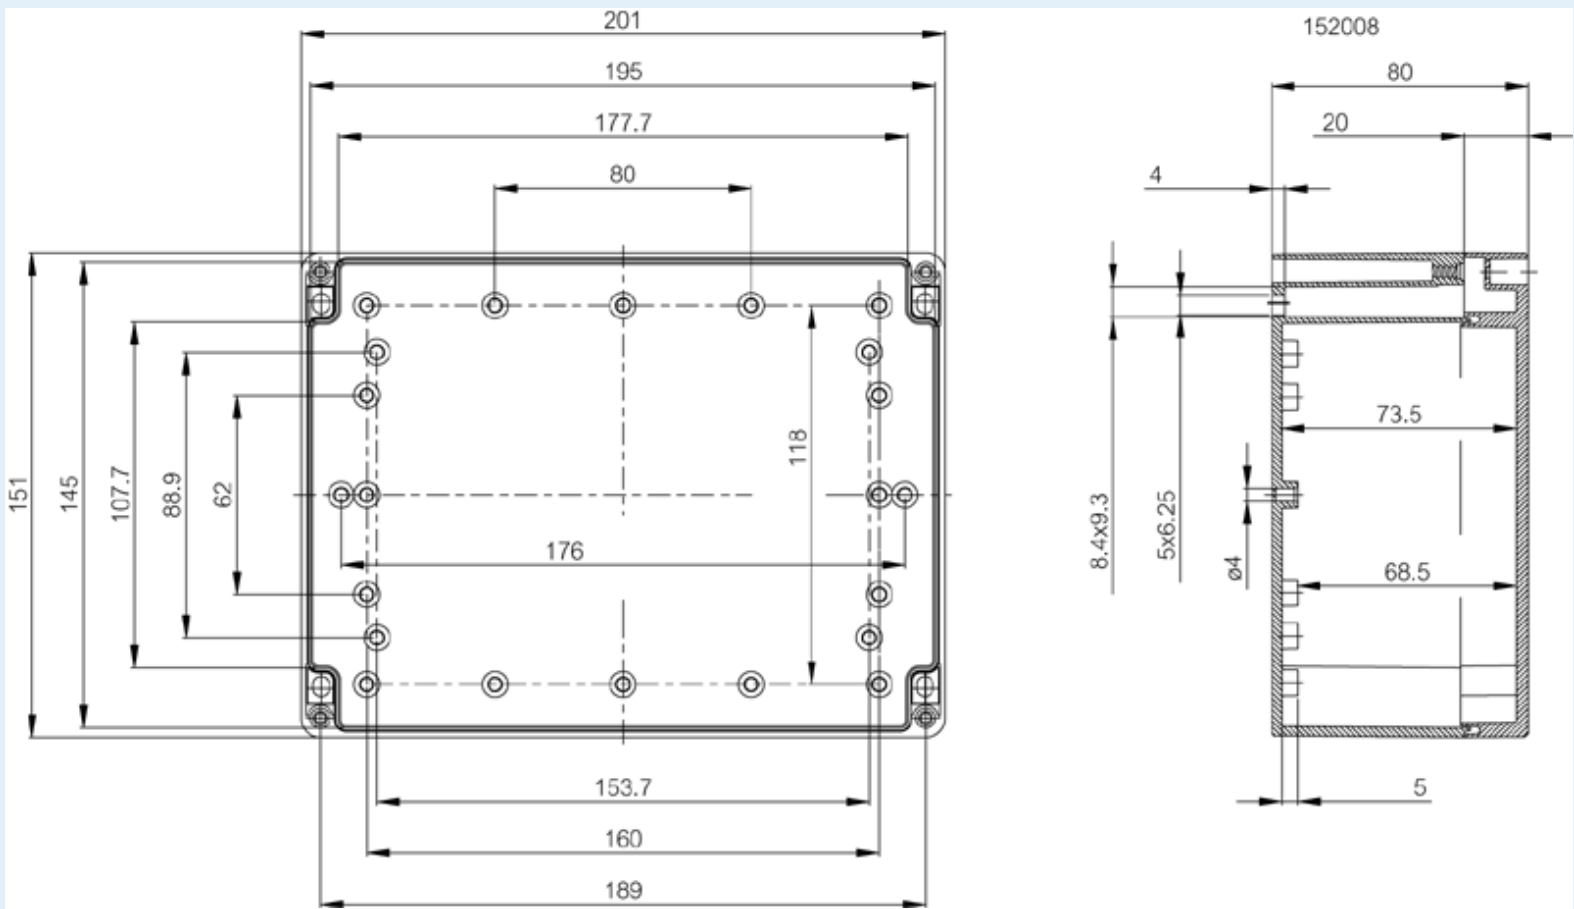

# AB 152008

Sample image

**Order symbol :** AB 152008

**Product nr :** 7083820

**Description :** Enclosure, ABS

**Remarks :** Grey cover

**EAN :** 6418074010650

**El. number :**

- Finland : 3423489
- Denmark : 8212003541
- Sweden : 2508746

**Including :** Base with screws for mounting plate/DIN-rail. cover with PUR gasket and stainless steel cover screws.

**Dimensions :**

	Height	Width	Depth
mm :	150	201	80
inch :	5.91	7.91	3.15

**Accessories :**

TRH 1220 DIN-35 Mounting rail, for enclosures:  
(186 x 35 x 7)

**Materials :**

Material :	ABS
Base colour :	RAL_7035
Cover colour :	RAL 7035 -light grey
Gasket material :	Polyurethane

**Temperatures :**