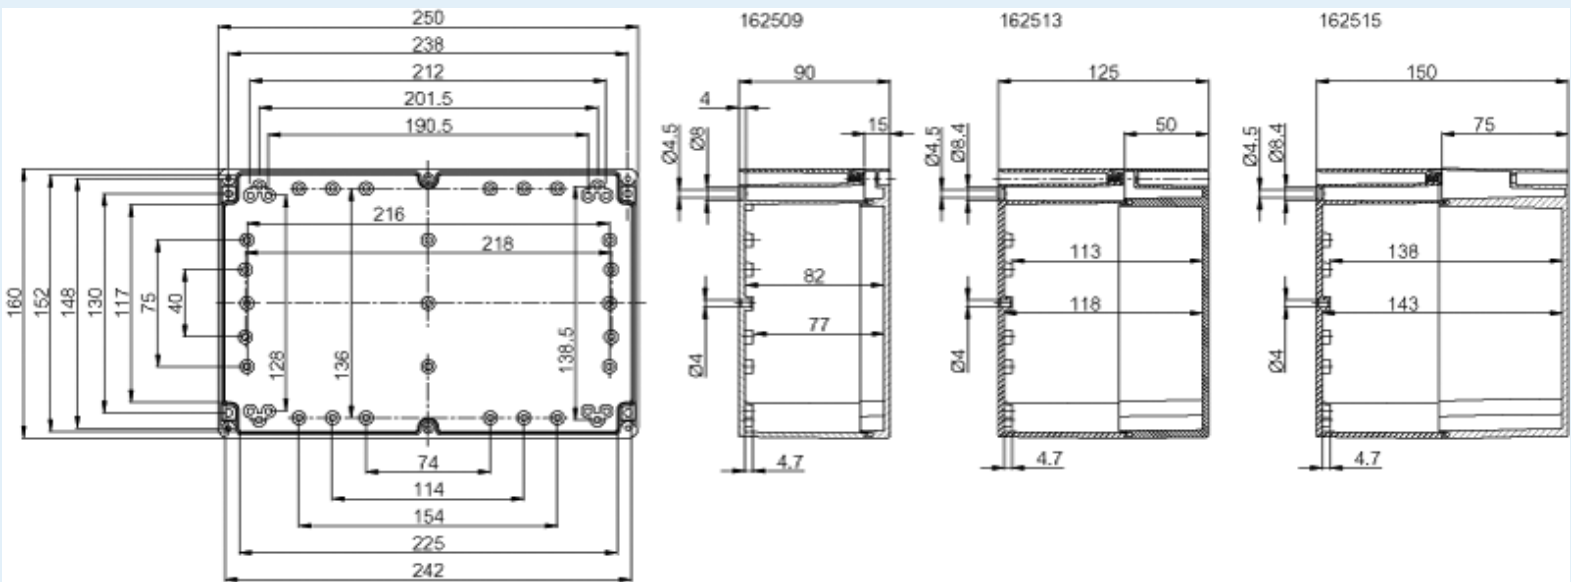

- Finland : 3423490
- Denmark : 8212003567
- Sweden : 2508747

Including : Base with screws for mounting plate/DIN-rail. cover with PUR gasket and stainless steel cover screws.

Dimensions :	Height	Width	Depth
mm :	160	250	90
inch :	6.3	9.84	3.54

Materials :

Material :	ABS
Base colour :	RAL_7035
Cover colour :	RAL 7035 -light grey
Gasket material :	Polyurethane

Accessories :

TM 1625	Mounting plate, for enclosures: (151 x 214 x 1.5)
TRH 24	DIN-35 Mounting rail, for enclosures: (226 x 35 x 7)
TRH 1216	DIN-35 Mounting rail, for enclosures: (146 x 35 x 7)
TRM 0816	DIN-15 Mounting rail, for enclosures: (146 x 15 x 5)
TH A	Grey plastic hinges (2 pcs) (30 x 20 x 12)