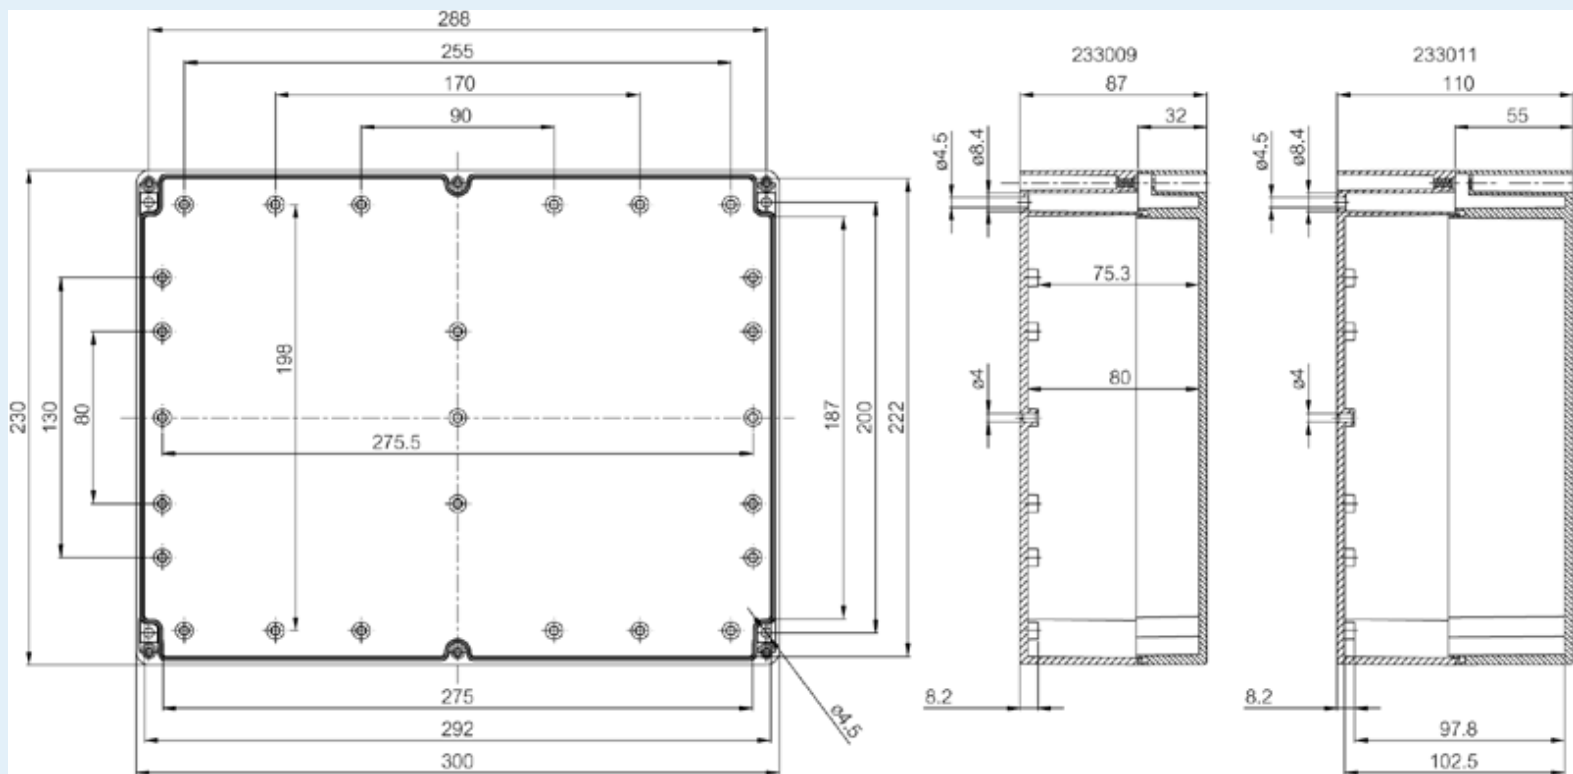

AB 233009

Sample image

Order symbol : AB 233009

Product nr : 7083870

Description : Enclosure, ABS

Remarks : Grey cover

EAN : 6418074003584

El. number :

- Finland : 3423494
- Denmark : 8212003680
- Sweden : 2508749

Including : Base with screws for mounting plate/DIN-rail. cover with PUR gasket and stainless steel cover screws.

Dimensions :	Height	Width	Depth
mm :	230	300	90
inch :	9.06	11.81	3.54

Materials :

Accessories :

- TRH 1216 DIN-35 Mounting rail, for enclosures: (146 x 35 x 7)
- TRH 2330 DIN-35 Mounting rail, for enclosures: (285 x 35 x 7)
- TRM 0816 DIN-15 Mounting rail, for enclosures: (146 x 15 x 5)

Material : ABS
Base colour : RAL_7035
Cover colour : RAL 7035 -light grey
Gasket material : Polyurethane

TM 2330 Mounting plate, for enclosures:
(221 x 274 x 1.5)
TH A Grey plastic hinges (2 pcs)
(30 x 20 x 12)