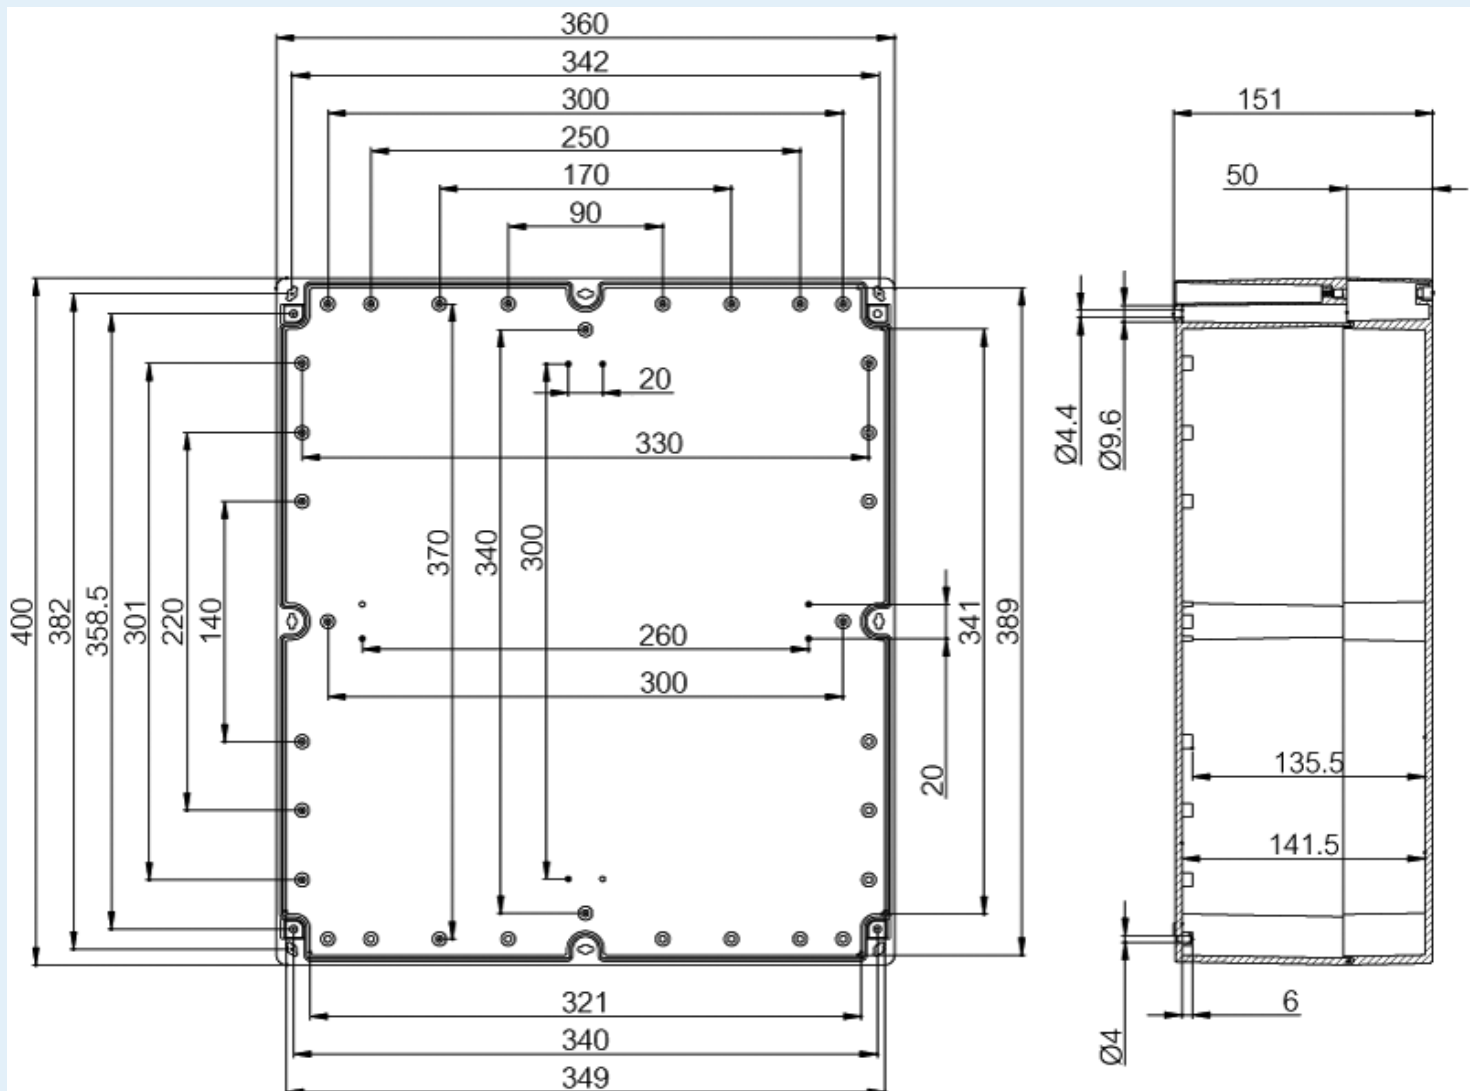

# AB 364015

Sample image

**Order symbol :** AB 364015

**Product nr :** 7083880

**Description :** Enclosure, ABS

**Remarks :** Grey cover

**EAN :** 6418074058935

**El. number :**

- Finland : 3435498
- Denmark : 8212003745
- Sweden : 2508750

**Including :** Base with screws for mounting plate/DIN-rail. cover with PUR gasket and stainless steel cover screws.

**Dimensions :**

	<b>Height</b>	<b>Width</b>	<b>Depth</b>
mm :	360	400	150
inch :	14.17	15.75	5.91

**Accessories :**

TRH 40	DIN-35 Mounting rail, for enclosures: (380 x 35 x 7)
TM 3640	Mounting plate, for enclosures: (383 x 315 x 1.5)
TH A	Grey plastic hinges (2 pcs) (30 x 20 x 12)

**Ratings :**

Ingress protection (EN 60529):	IP66; IP67;
Impact Resistance (EN 62262):	IK07;
electrical_insulation :	Totally insulated
Halogen free (DIN/VDE 0472, Part 815) :	Yes
UV resistance :	-
Flammability Rating :	UL 94 HB
Glow Wire Test (IEC 695-2-1) °C :	650C