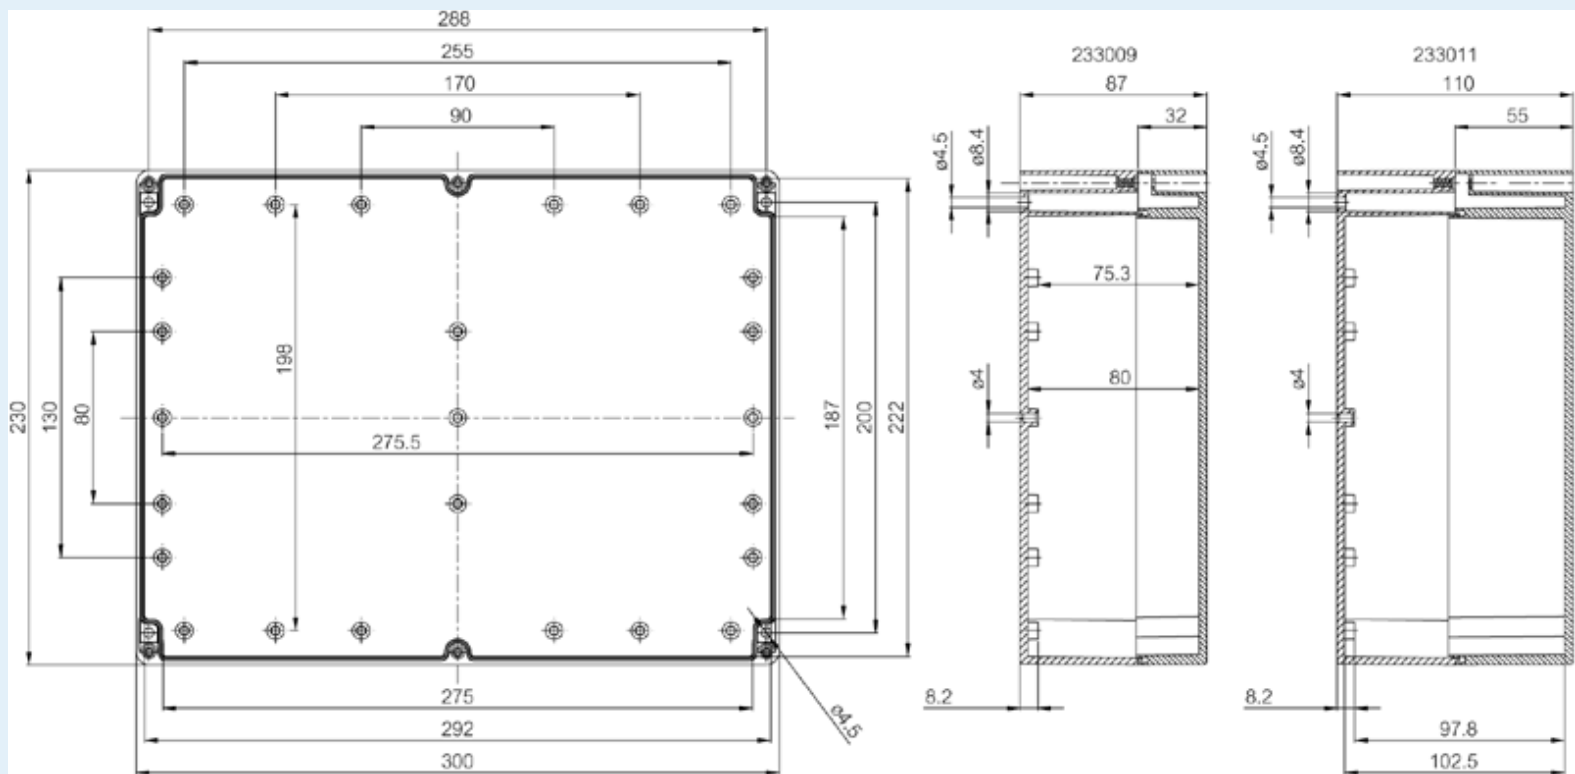

**Remarks :** Grey cover

**Including :** Base with screws for mounting plate/DIN-rail. cover with PUR gasket and stainless steel cover screws.

Dimensions :	Height	Width	Depth
mm :	230	300	110
inch :	9.06	11.81	4.33

**Materials :**

**Accessories :**

- TRH 1216 DIN-35 Mounting rail, for enclosures: (146 x 35 x 7)
- TRH 2330 DIN-35 Mounting rail, for enclosures: (285 x 35 x 7)
- TRM 0816 DIN-15 Mounting rail, for enclosures: (146 x 15 x 5)

Material : ABS  
Base colour : RAL\_7035  
Cover colour : RAL 7035 -light grey  
Gasket material : Polyurethane

TM 2330 Mounting plate, for enclosures:  
(221 x 274 x 1.5)  
TH A Grey plastic hinges (2 pcs)  
(30 x 20 x 12)