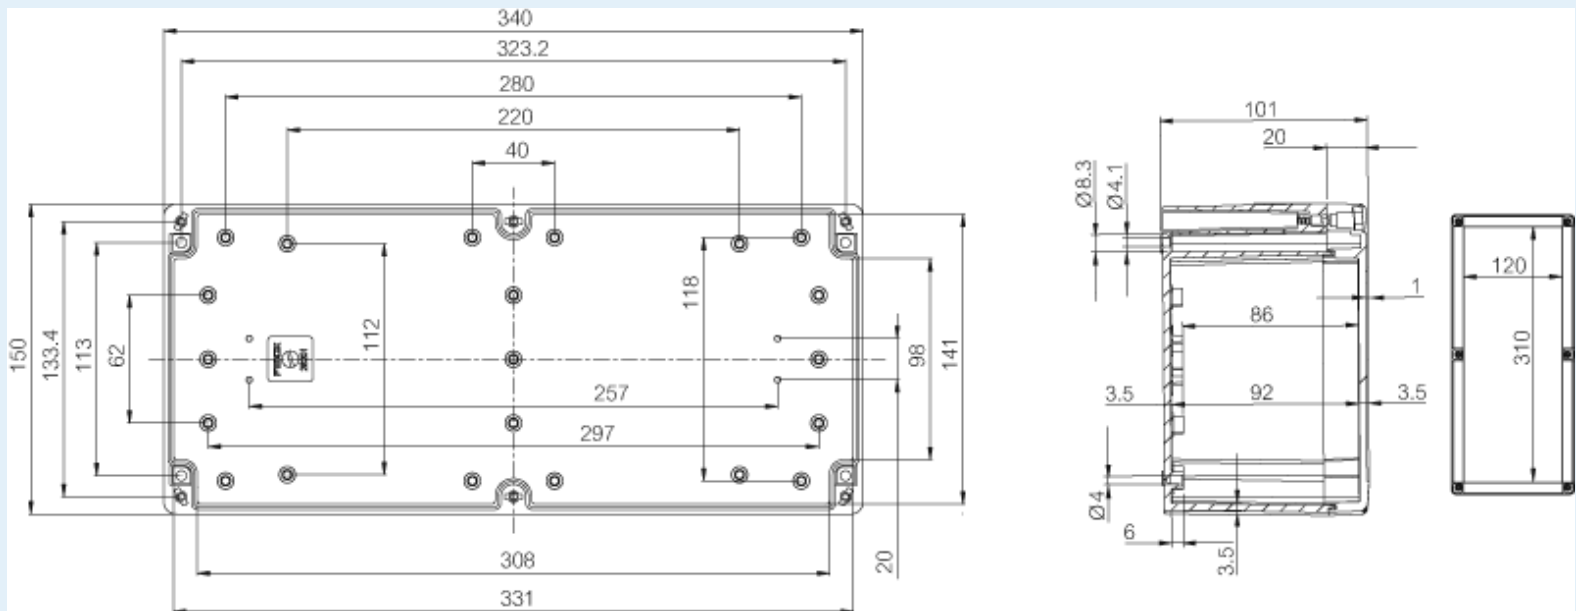

ABQ3 153410

Sample image

Order symbol : ABQ3 153410

Product nr : 7085701

Description : Enclosure, ABS

Remarks : Grey cover (quick-locking)

EAN : 6418074099129

El. number :

- Finland : 3424197
- Denmark : 8212050468
- Sweden : 2508211

Including : Base with screws for mounting plate/DIN-rail. cover with PUR gasket and quick-locking cover screws.

Dimensions :	Height	Width	Depth
mm :	150	340	100
inch :	5.91	13.39	3.94

Materials :

Material :	ABS
Base colour :	RAL_7035
Cover colour :	RAL 7035 -light grey
Gasket material :	Polyurethane

Accessories :

TRH 34	DIN-35 Mounting rail, for enclosures: (307 x 35 x 7)
TRH 15	DIN-35 Mounting rail, for enclosures: (122 x 35 x 7)
TM 1534	Mounting plate, for enclosures: (303 x 136 x 1.5)
TH A	Grey plastic hinges (2 pcs) (30 x 20 x 12)