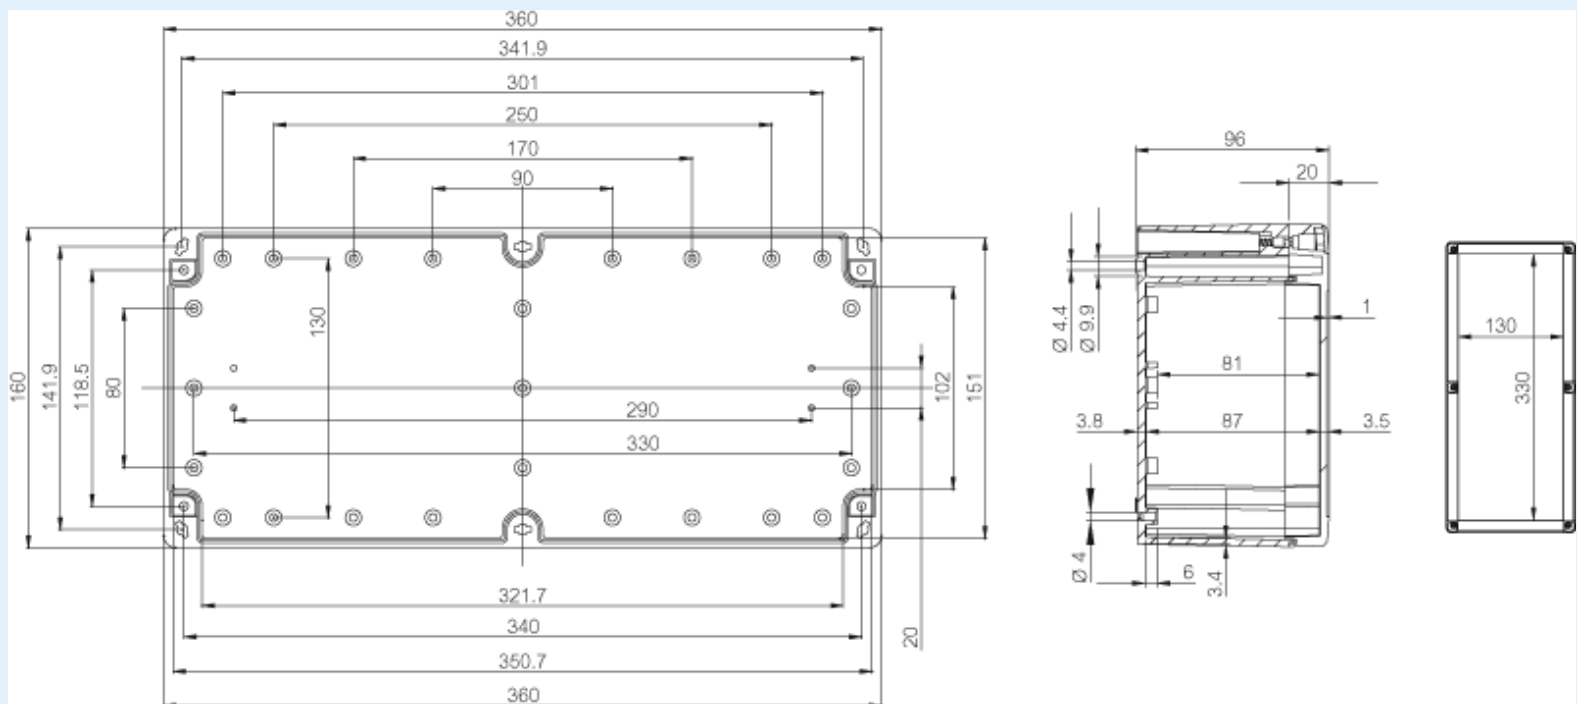

# ABQ3 163610

Sample image

**Order symbol :** ABQ3 163610

**Product nr :** 7085751

**Description :** Enclosure, ABS

**Remarks :** Grey cover (quick-locking)

**EAN :** 6418074099303

**El. number :**

- Finland : 3424252
- Denmark : 8212050484
- Sweden : 2508212

**Including :** Base with screws for mounting plate/DIN-rail. cover with PUR gasket and quick-locking cover screws.

<b>Dimensions :</b>	<b>Height</b>	<b>Width</b>	<b>Depth</b>
mm :	160	360	100
inch :	6.3	14.17	3.94

## **Accessories :**

ARM 0615	DIN-15 Mounting rail, for enclosures: (140 x 15 x 5)
TM 1636	Mounting plate, for enclosures: (318 x 146 x 1.5)
DH-3	DIN-35 Mounting rail, for enclosures: (140 x 35 x 7)
TH A	Grey plastic hinges (2 pcs) (30 x 20 x 12)

Cover colour : RAL 7035 -light grey  
Gasket material : Polyurethane

TRH 2036 DIN-35 Mounting rail, for enclosures:  
(35 x 340 x 1.5)

**Temperatures :**

Temperature °C (continuous) : -40 ... 60  
Temperature °F (continuous) : -40 ... 140