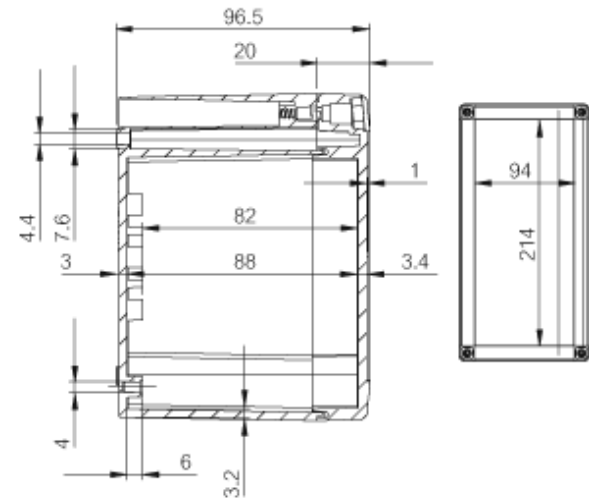

# ABQ3 122410

Sample image

**Order symbol :** ABQ3 122410

**Product nr :** 7085781

**Description :** Enclosure, ABS

**Remarks :** Grey cover (quick-locking)

**EAN :** 6418074099068

**El. number :**

- Finland : 3424186
- Denmark : 8212050455
- Sweden : 2508213

**Including :** Base with screws for mounting plate/DIN-rail. cover with PUR gasket and quick-locking cover screws.

**Dimensions :**

	Height	Width	Depth
mm :	120	240	100
inch :	4.72	9.45	3.94

**Materials :**

Material : ABS

**Accessories :**

TRH 1212	DIN-35 Mounting rail, for enclosures: (110 x 35 x 7)
TRH 24	DIN-35 Mounting rail, for enclosures: (226 x 35 x 7)
TRM 0812	DIN-15 Mounting rail, for enclosures: (106 x 15 x 5)
TH A	Grey plastic hinges (2 pcs) (30 x 20 x 12)

Base colour : RAL\_7035  
Cover colour : RAL 7035 -light grey  
Gasket material : Polyurethane

TM 1224 Mounting plate, for enclosures:  
(111 x 216 x 1.5)

**Temperatures :**

Temperature °C (continuous) : -40 ... 60  
Temperature °F (continuous) : -40 ... 140