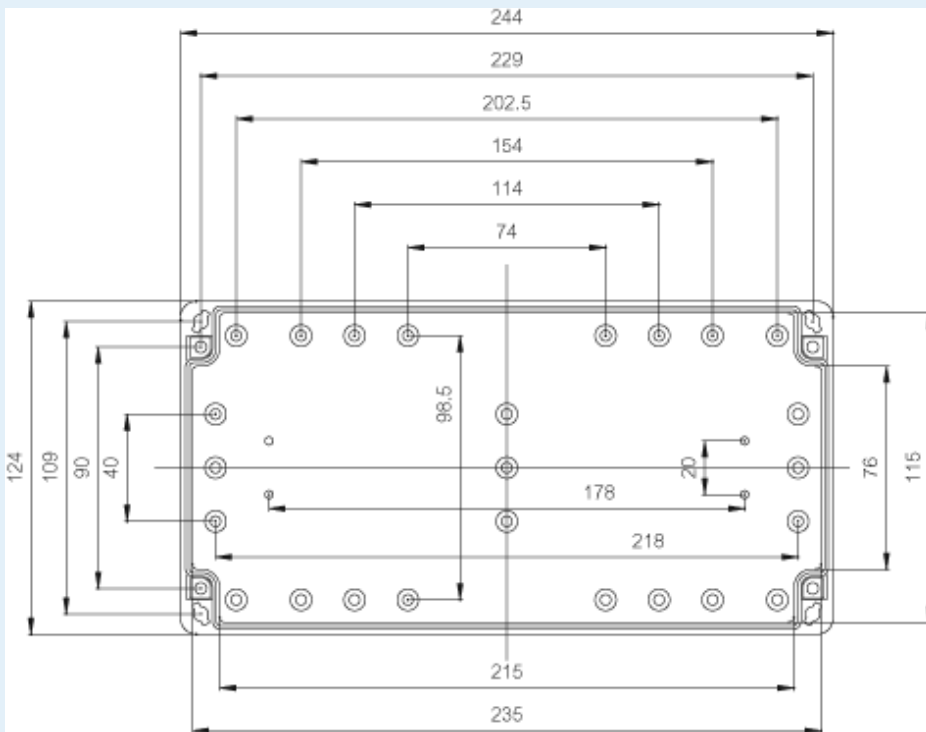

# ABQ3 122410

Sample image

**Order symbol :** ABQ3 122410

**Product nr :** 7085781

**Description :** Enclosure, ABS

**Remarks :** Grey cover (quick-locking)

**EAN :** 6418074099068

**El. number :**

- Finland : 3424186
- Denmark : 8212050455
- Sweden : 2508213

**Including :** Base with screws for mounting plate/DIN-rail. cover with PUR gasket and quick-locking cover screws.

**Dimensions :**

	Height	Width	Depth
mm :	120	240	100
inch :	4.72	9.45	3.94

**Materials :**

Material : ABS

**Accessories :**

TRH 1212	DIN-35 Mounting rail, for enclosures: (110 x 35 x 7)
TRH 24	DIN-35 Mounting rail, for enclosures: (226 x 35 x 7)
TRM 0812	DIN-15 Mounting rail, for enclosures: (106 x 15 x 5)
TH A	Grey plastic hinges (2 pcs) (30 x 20 x 12)

Base colour : RAL\_7035  
Cover colour : RAL 7035 -light grey  
Gasket material : Polyurethane

TM 1224 Mounting plate, for enclosures:  
(111 x 216 x 1.5)

**Temperatures :**

Temperature °C (continuous) : -40 ... 60  
Temperature °F (continuous) : -40 ... 140