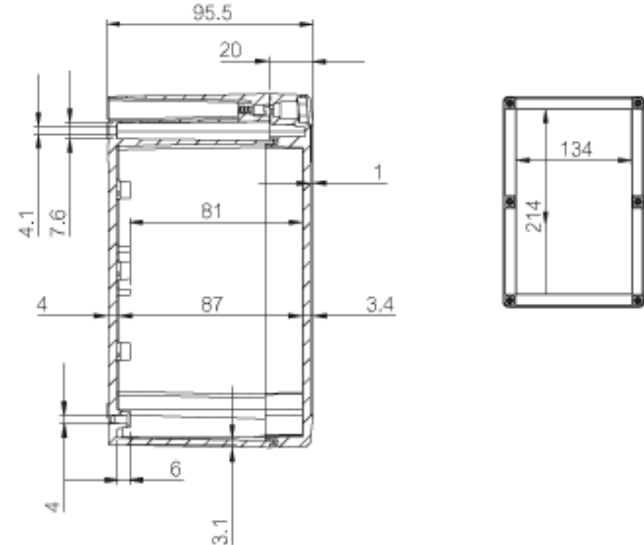

ABQ3 162409

Sample image

Order symbol : ABQ3 162409

Product nr : 7085811

Description : Enclosure, ABS

Remarks : Grey cover (quick-locking)

EAN : 6418074099242

El. number :

- Finland : 3424231
- Denmark : 8212050471
- Sweden : 2508215

Including : Base with screws for mounting plate/DIN-rail. cover with PUR gasket and quick-locking cover screws.

Dimensions :	Height	Width	Depth
mm :	160	240	90
inch :	6.3	9.45	3.54

Materials :

Material :	ABS
Base colour :	RAL_7035
Cover colour :	RAL 7035 -light grey

Accessories :

TRH 24	DIN-35 Mounting rail, for enclosures: (226 x 35 x 7)
TM 1624	Mounting plate, for enclosures: (212 x 151 x 1.5)
TH A	Grey plastic hinges (2 pcs) (30 x 20 x 12)