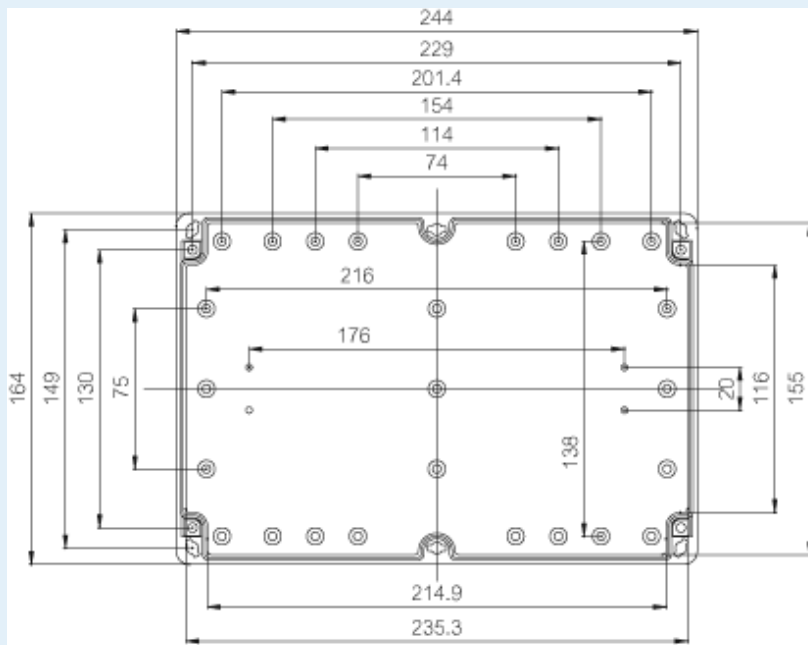

ABQ3 162409

Sample image

Order symbol : ABQ3 162409

Product nr : 7085811

Description : Enclosure, ABS

Remarks : Grey cover (quick-locking)

EAN : 6418074099242

El. number :

- Finland : 3424231
- Denmark : 8212050471
- Sweden : 2508215

Including : Base with screws for mounting plate/DIN-rail. cover with PUR gasket and quick-locking cover screws.

Dimensions :	Height	Width	Depth
mm :	160	240	90
inch :	6.3	9.45	3.54

Materials :

Material :	ABS
Base colour :	RAL_7035
Cover colour :	RAL 7035 -light grey

Accessories :

TRH 24	DIN-35 Mounting rail, for enclosures: (226 x 35 x 7)
TM 1624	Mounting plate, for enclosures: (212 x 151 x 1.5)
TH A	Grey plastic hinges (2 pcs) (30 x 20 x 12)