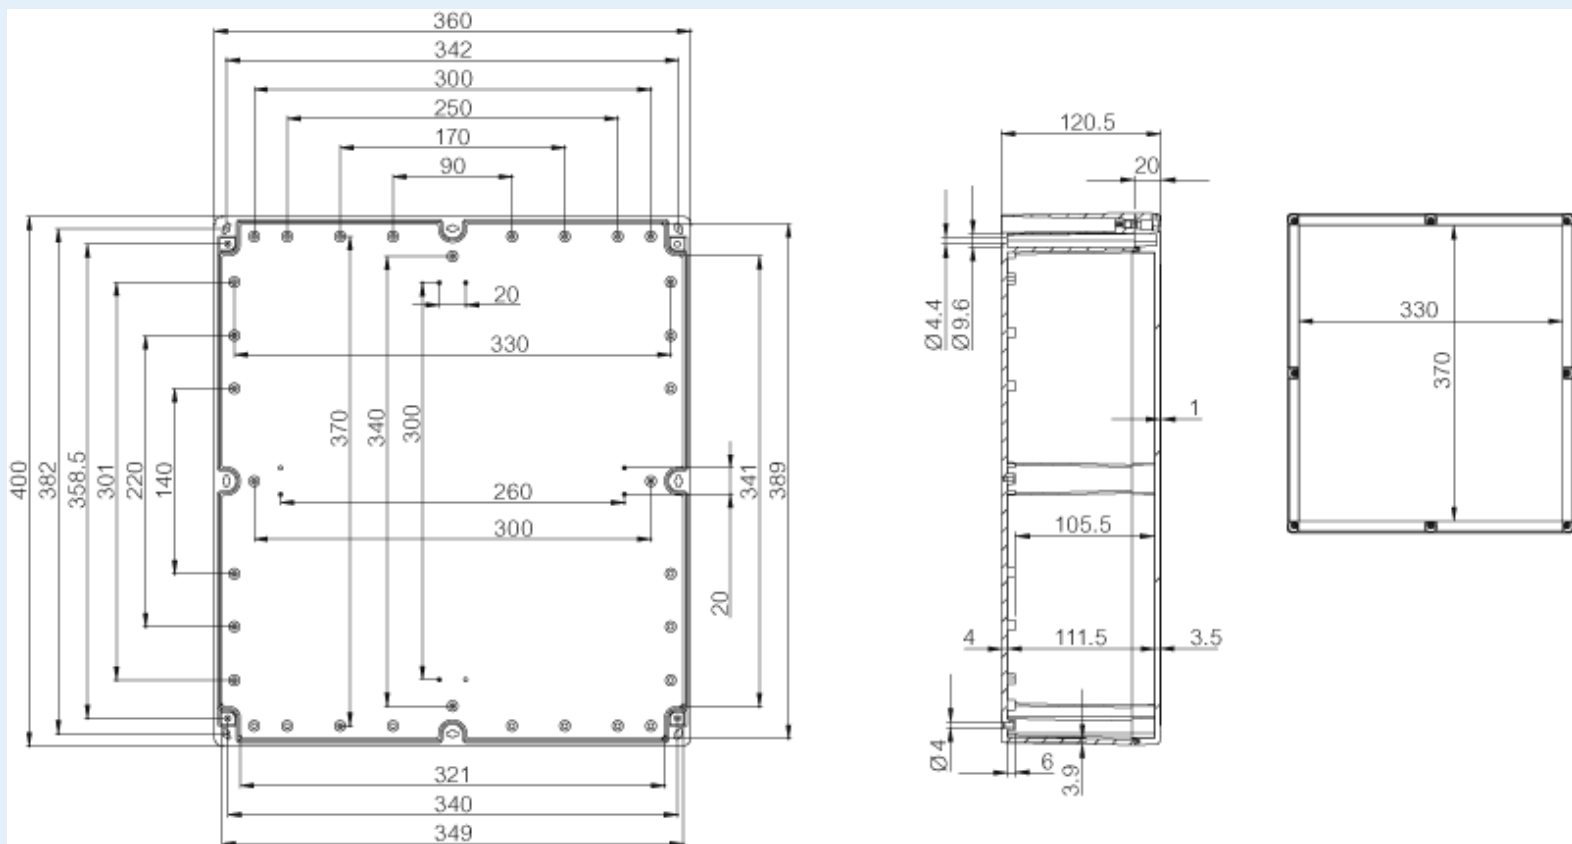

ABQ3 364012

Sample image

Order symbol : ABQ3 364012

Product nr : 7085881

Description : Enclosure, ABS

Remarks : Grey cover (quick-locking)

EAN : 6418074099402

El. number :

- Finland : 3424271
- Denmark : 8212050507
- Sweden : 2508216

Including : Base with screws for mounting plate/DIN-rail. cover with PUR gasket and quick-locking cover screws.

Dimensions :	Height	Width	Depth
mm :	360	400	120
inch :	14.17	15.75	4.72

Accessories :

- TRH 40 DIN-35 Mounting rail, for enclosures: (380 x 35 x 7)
- TM 3640 Mounting plate, for enclosures: (383 x 315 x 1.5)

Materials :

Material :	ABS
Base colour :	RAL_7035
Cover colour :	RAL 7035 -light grey
Gasket material :	Polyurethane

Temperatures :

Temperature °C (continuous) :	-40 ... 60
Temperature °F (continuous) :	-40 ... 140

TH A Grey plastic hinges (2 pcs)
(30 x 20 x 12)

Ratings :

Ingress protection (EN 60529):	IP66; IP67;
Impact Resistance (EN 62262):	IK07;
electrical_insulation :	Totally insulated
Halogen free (DIN/VDE 0472, Part 815) :	Yes
UV resistance :	-
Flammability Rating :	UL 94 HB
Glow Wire Test (IEC 695-2-1) °C :	650C