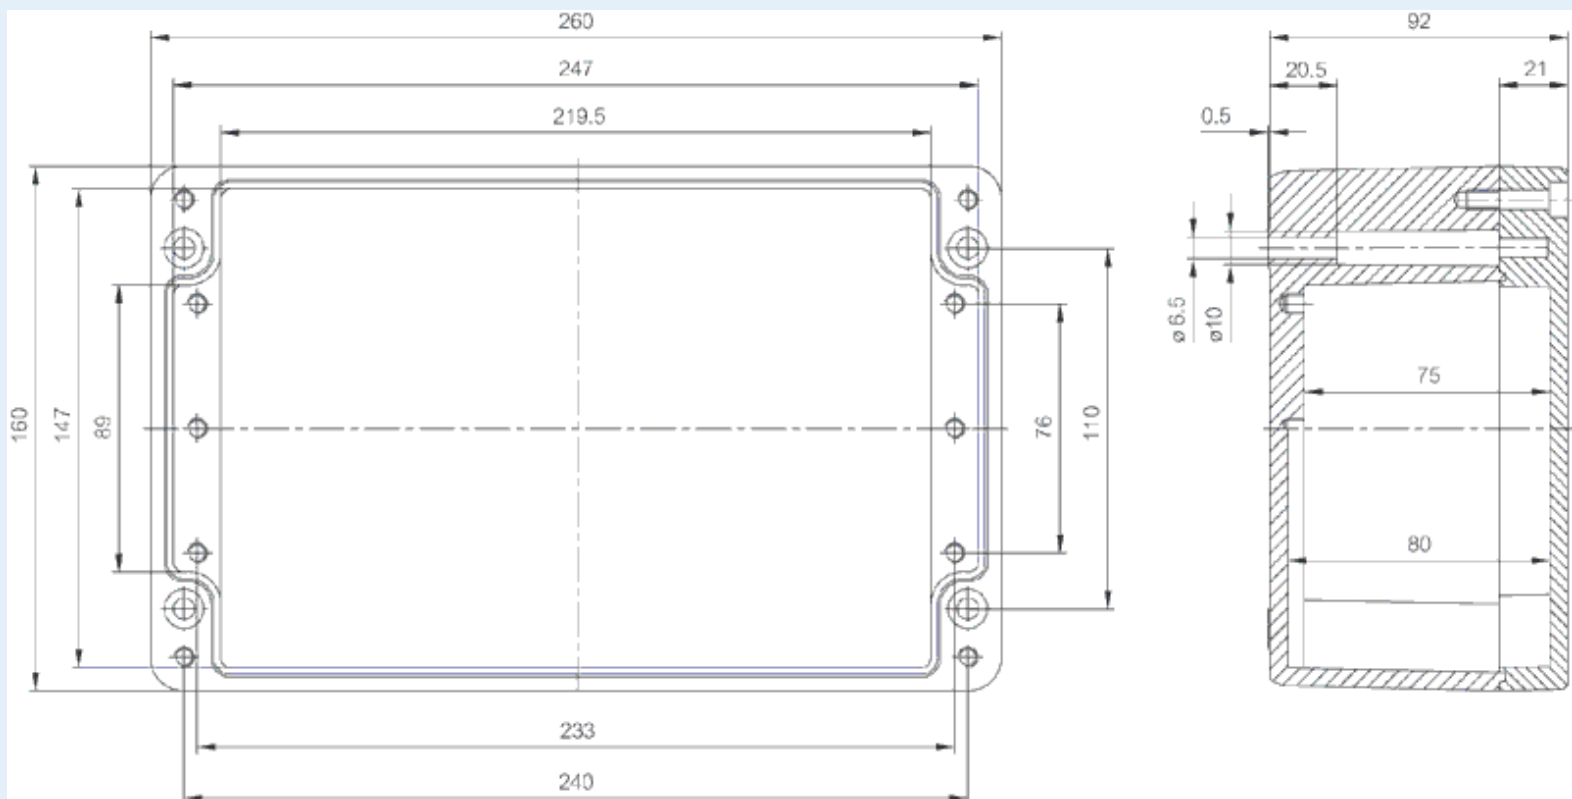

P 162609

Sample image

Order symbol : P 162609

Product nr : 7094300

Description : Enclosure, polyester

Remarks : Grey cover

EAN : 6418074004406

El. number :

- Finland : 3423665
- Denmark : 8212005675
- Sweden : 2536223

Dimensions :

mm :

Height

160

Width

260

Depth

90

Accessories :

PM 1626

Mounting plate, for enclosures:

inch : 6.3 10.24 3.54

Materials :

Material : Polyester
Base colour : RAL_7036
Cover colour : RAL 7036
Gasket material : Polyurethane

Temperatures :

Temperature °C (continuous) : -20 ... 95
Temperature °F (continuous) : -4...203°F

(146 x 244 x 1.5)

ARH 26

DIN-35 Mounting rail, for enclosures:
(240 x 35 x 7)

MRS 28541

Wall fastening lug (2 pcs), for enclosures:
(15 x 50 x 1)