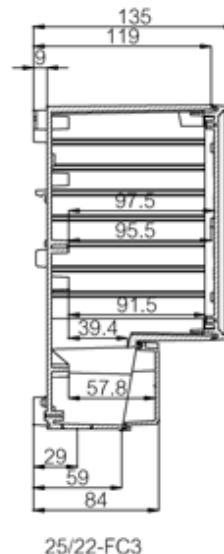

PC 25/22-FC3

Sample image

Order symbol : PC 25/22-FC3

Product nr : 7520241

Description : Enclosure, PC

Remarks : Grey screw cover

EAN : 6418074059376

El. number :

- Finland : 3438227
- Denmark : 8212052424
- Sweden : 2508192

Dimensions :	Height	Width	Depth
mm :	257	219	135

Accessories :	
MP 25/22	Mounting plate, for enclosures:

inch : 10.12 8.62 5.31

Materials :

Material : Polycarbonate
Base colour : RAL_7035
Cover colour : Smoked grey
Gasket material : TPE

Temperatures :

Temperature °C (continuous) : -40 ... 80
Temperature °F (continuous) : -40 ... 175

(225 x 175 x 1)

FC PC 25/22 Frame of PC front plate, for enclosures:
(257 x 157 x 30)

FP 25/22 Front plate (aluminium), for enclosures:
(250 x 150 x 1)