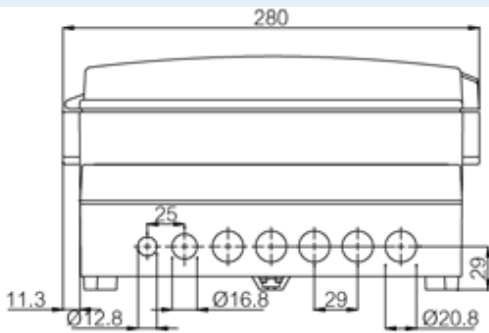

PC 25/22-FC3

Sample image

Order symbol : PC 25/22-FC3

Product nr : 7520241

Description : Enclosure, PC

Remarks : Grey screw cover

EAN : 6418074059376

El. number :

- Finland : 3438227
- Denmark : 8212052424
- Sweden : 2508192

Dimensions :	Height	Width	Depth
mm :	257	219	135

Accessories :	
MP 25/22	Mounting plate, for enclosures:

inch : 10.12 8.62 5.31

Materials :

Material : Polycarbonate
Base colour : RAL_7035
Cover colour : Smoked grey
Gasket material : TPE

Temperatures :

Temperature °C (continuous) : -40 ... 80
Temperature °F (continuous) : -40 ... 175

(225 x 175 x 1)

FC PC 25/22 Frame of PC front plate, for enclosures:
(257 x 157 x 30)

FP 25/22 Front plate (aluminium), for enclosures:
(250 x 150 x 1)