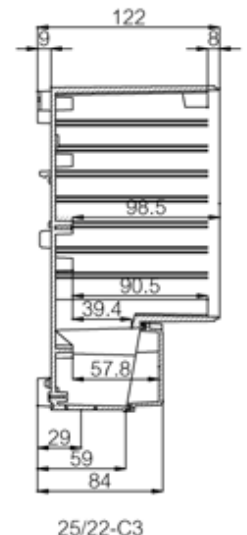

PC 25/22-FC3

Sample image

Order symbol : PC 25/22-FC3

Product nr : 7520241

Description : Enclosure, PC

Remarks : Grey screw cover

EAN : 6418074059376

El. number :

- Finland : 3438227
- Denmark : 8212052424
- Sweden : 2508192

Dimensions :	Height	Width	Depth
mm :	257	219	135

Accessories :	
MP 25/22	Mounting plate, for enclosures:

inch : 10.12 8.62 5.31

Materials :

Material : Polycarbonate
Base colour : RAL_7035
Cover colour : Smoked grey
Gasket material : TPE

Temperatures :

Temperature °C (continuous) : -40 ... 80
Temperature °F (continuous) : -40 ... 175

(225 x 175 x 1)

FC PC 25/22 Frame of PC front plate, for enclosures:
(257 x 157 x 30)

FP 25/22 Front plate (aluminium), for enclosures:
(250 x 150 x 1)