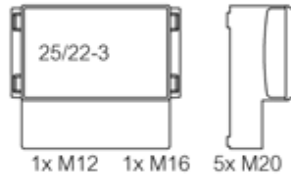

PC 25/22-FC3

Sample image

Order symbol : PC 25/22-FC3

Product nr : 7520241

Description : Enclosure, PC

Remarks : Grey screw cover

EAN : 6418074059376

El. number :

- Finland : 3438227
- Denmark : 8212052424
- Sweden : 2508192

Dimensions :	Height	Width	Depth
mm :	257	219	135

Accessories :	
MP 25/22	Mounting plate, for enclosures:

inch : 10.12 8.62 5.31

Materials :

Material : Polycarbonate
Base colour : RAL_7035
Cover colour : Smoked grey
Gasket material : TPE

Temperatures :

Temperature °C (continuous) : -40 ... 80
Temperature °F (continuous) : -40 ... 175

(225 x 175 x 1)

FC PC 25/22 Frame of PC front plate, for enclosures:
(257 x 157 x 30)

FP 25/22 Front plate (aluminium), for enclosures:
(250 x 150 x 1)