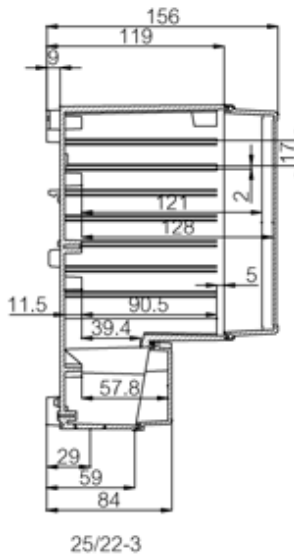

PC 25/22-FC3

Sample image

Order symbol : PC 25/22-FC3

Product nr : 7520241

Description : Enclosure, PC

Remarks : Grey screw cover

EAN : 6418074059376

El. number :

- Finland : 3438227
- Denmark : 8212052424
- Sweden : 2508192

Dimensions :	Height	Width	Depth
mm :	257	219	135

Accessories :	
MP 25/22	Mounting plate, for enclosures:

inch : 10.12 8.62 5.31

Materials :

Material : Polycarbonate
Base colour : RAL_7035
Cover colour : Smoked grey
Gasket material : TPE

Temperatures :

Temperature °C (continuous) : -40 ... 80
Temperature °F (continuous) : -40 ... 175

(225 x 175 x 1)

FC PC 25/22 Frame of PC front plate, for enclosures:
(257 x 157 x 30)

FP 25/22 Front plate (aluminium), for enclosures:
(250 x 150 x 1)