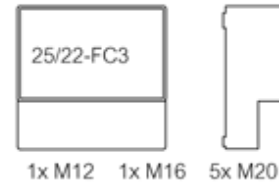

PC 25/22-FC3

Sample image

Order symbol : PC 25/22-FC3

Product nr : 7520241

Description : Enclosure, PC

Remarks : Grey screw cover

EAN : 6418074059376

El. number :

- Finland : 3438227
- Denmark : 8212052424
- Sweden : 2508192

Dimensions :	Height	Width	Depth
mm :	257	219	135

Accessories :	
MP 25/22	Mounting plate, for enclosures:

inch : 10.12 8.62 5.31

Materials :

Material : Polycarbonate
Base colour : RAL_7035
Cover colour : Smoked grey
Gasket material : TPE

Temperatures :

Temperature °C (continuous) : -40 ... 80
Temperature °F (continuous) : -40 ... 175

(225 x 175 x 1)

FC PC 25/22 Frame of PC front plate, for enclosures:
(257 x 157 x 30)

FP 25/22 Front plate (aluminium), for enclosures:
(250 x 150 x 1)