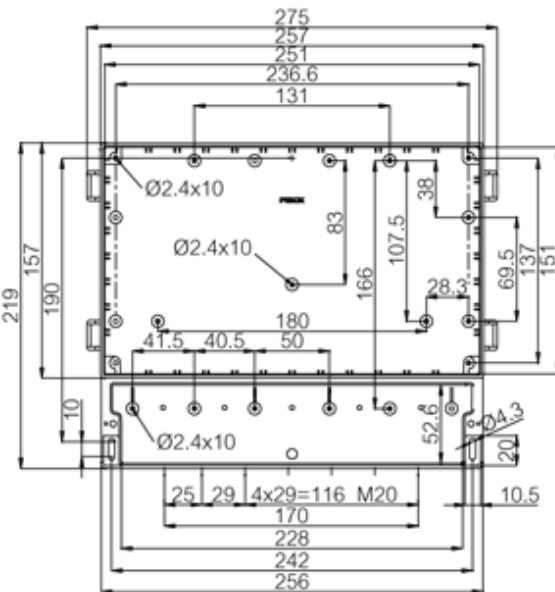

PC 25/22-FC3

Sample image

Order symbol : PC 25/22-FC3

Product nr : 7520241

Description : Enclosure, PC

Remarks : Grey screw cover

EAN : 6418074059376

El. number :

- Finland : 3438227
- Denmark : 8212052424
- Sweden : 2508192

Dimensions :	Height	Width	Depth
mm :	257	219	135

Accessories :	
MP 25/22	Mounting plate, for enclosures:

inch : 10.12 8.62 5.31

Materials :

Material : Polycarbonate
Base colour : RAL_7035
Cover colour : Smoked grey
Gasket material : TPE

Temperatures :

Temperature °C (continuous) : -40 ... 80
Temperature °F (continuous) : -40 ... 175

(225 x 175 x 1)

FC PC 25/22 Frame of PC front plate, for enclosures:
(257 x 157 x 30)

FP 25/22 Front plate (aluminium), for enclosures:
(250 x 150 x 1)