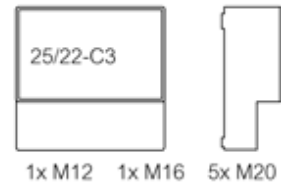

PC 25/22-FC3

Sample image

Order symbol : PC 25/22-FC3

Product nr : 7520241

Description : Enclosure, PC

Remarks : Grey screw cover

EAN : 6418074059376

El. number :

- Finland : 3438227
- Denmark : 8212052424
- Sweden : 2508192

Dimensions :	Height	Width	Depth
mm :	257	219	135

Accessories :	
MP 25/22	Mounting plate, for enclosures:

inch : 10.12 8.62 5.31

Materials :

Material : Polycarbonate
Base colour : RAL_7035
Cover colour : Smoked grey
Gasket material : TPE