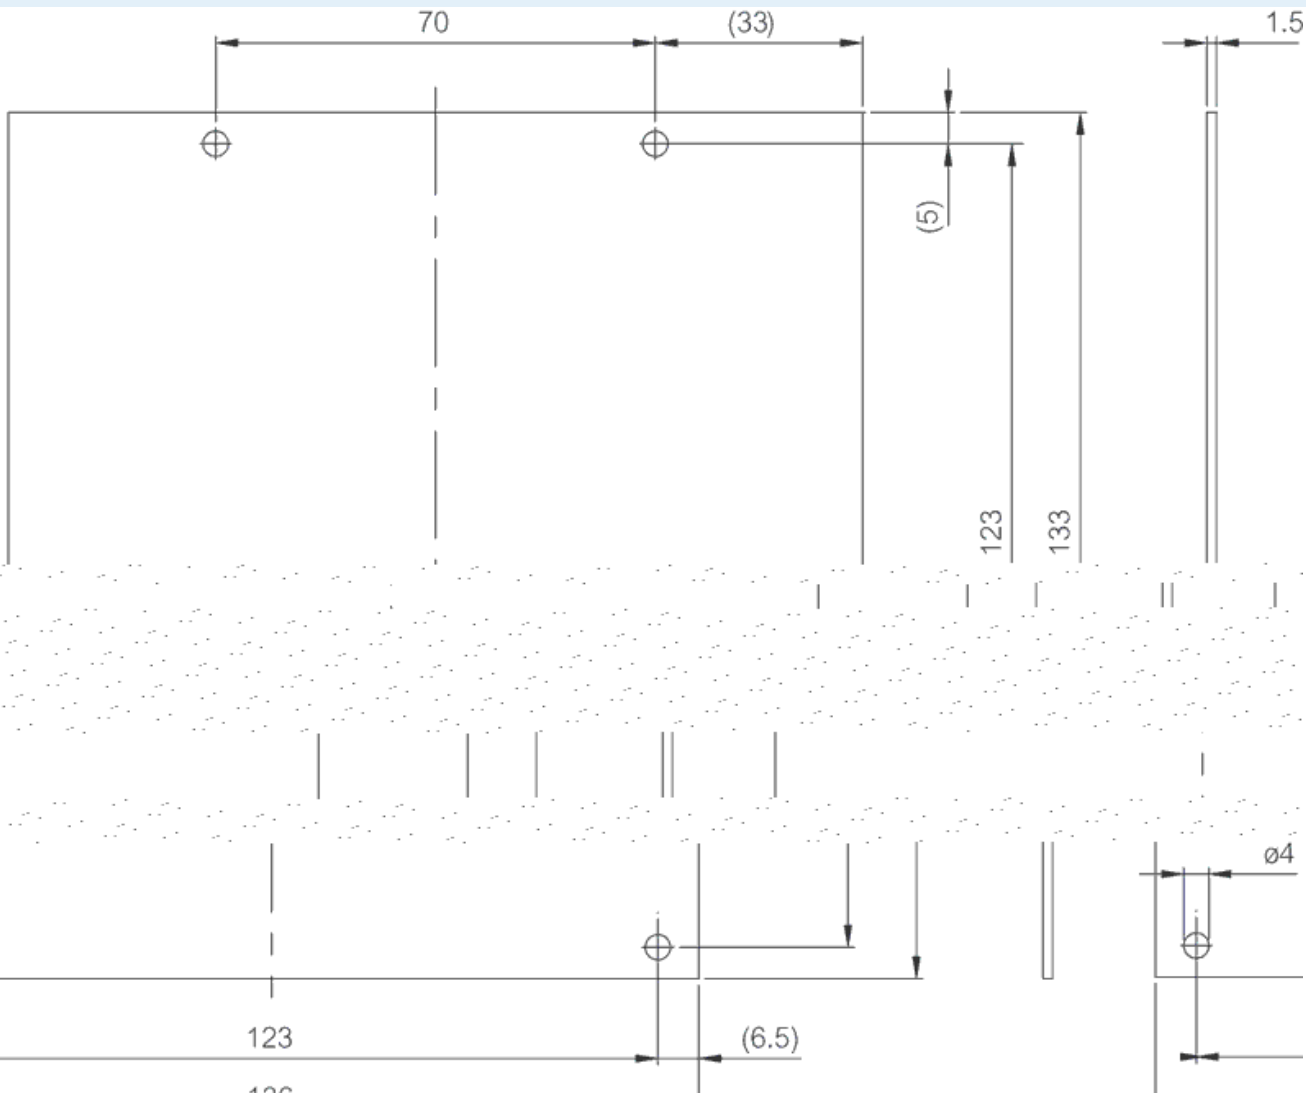

MP 17/16

Sample image

Order symbol : MP 17/16

Product nr : 7720071

Description : Mounting plate, for enclosures:

Remarks : 166x160x80, 166x160x89, 166x160x106, 166x160x108, 166x160x118, 188x160x134

EAN : 6418074036735

El. number :

- Finland : 3438255
- Denmark : 8212016350
- Sweden : 2537330

Dimensions :

	Height	Width	Depth
mm :	136	133	1
inch :	5.35	5.24	0.04

Ratings :

electrical_insulation :	Not insulated
UV resistance :	-