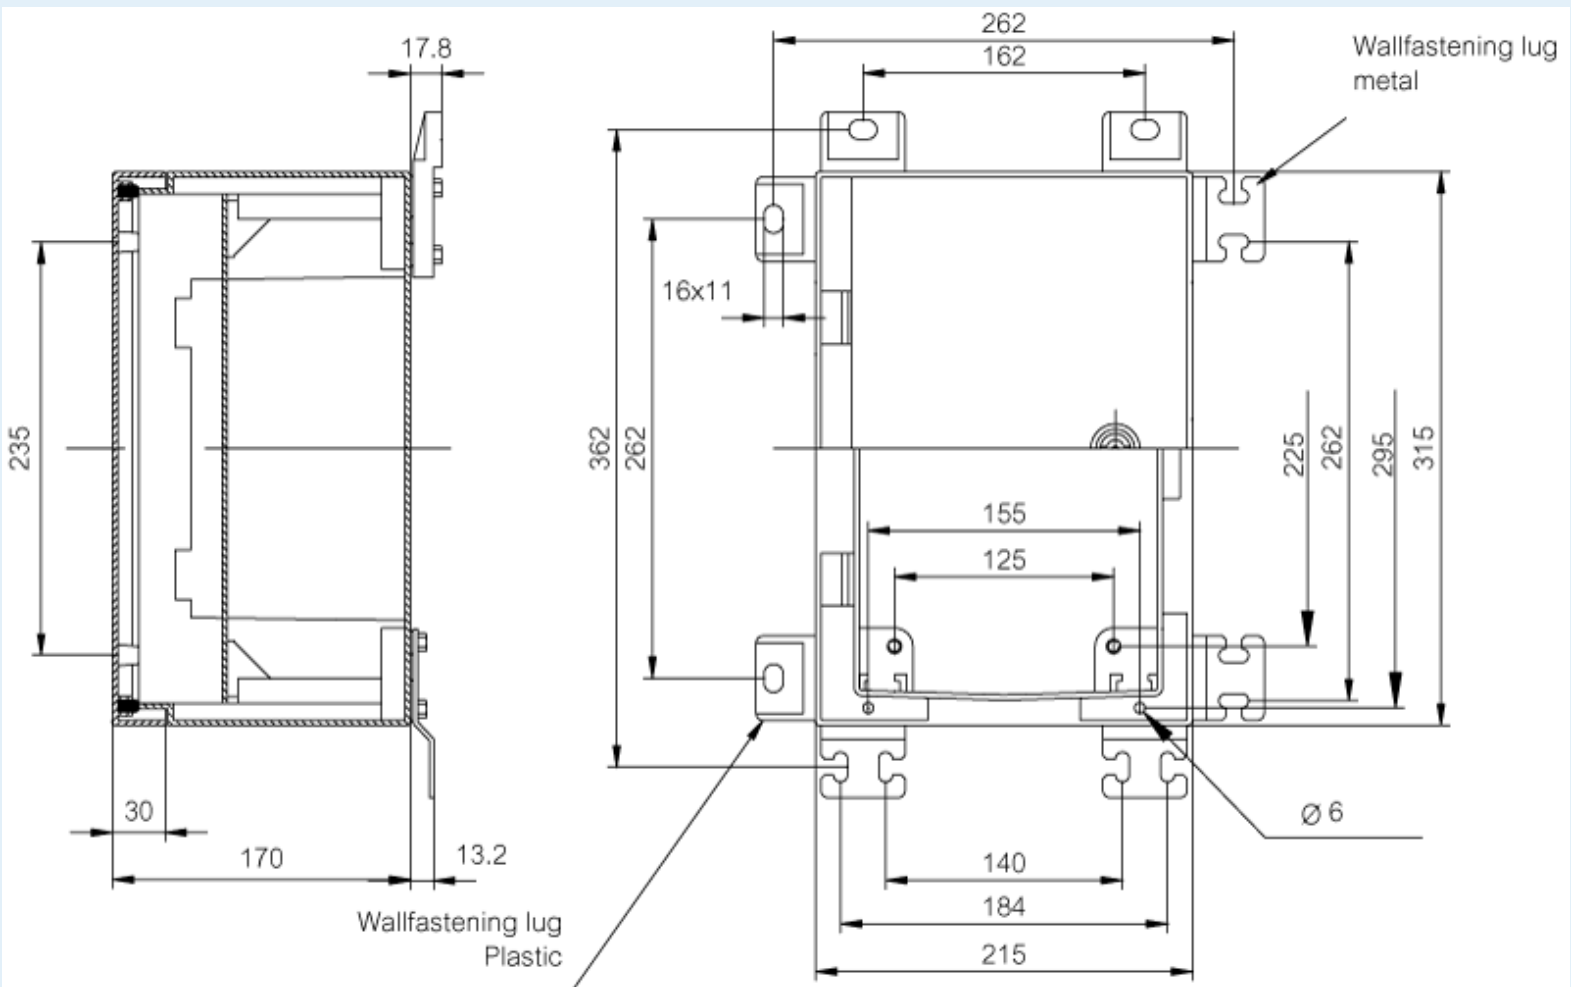

# CAB P 302017

Sample image

**Order symbol :** CAB P 302017

**Product nr :** 8104303

**Description :** Polyester cabinet

**Remarks :** Grey door

**EAN :** 6418074050007

**El. number :**

- Finland : 3424133
- Denmark : 8212018002
- Sweden : 2539817

**Including :** Cabinet base, door with PUR gasket, 3mm double bit lock(s) with transport and plastic key, screws for mounting plate/DIN-rail and wall fastening lugs with screws. Wall mounting screws not supplied.

**Dimensions :**

**Height**

**Width**

**Depth**

**Accessories :**

mm :	315	215	170
inch :	12.4	8.46	6.69

**Materials :**

Material :	Glass Fiber Reinforced Polyester
Base colour :	RAL_7035
Cover colour :	RAL 7035 -light grey
Gasket material :	Polyurethane