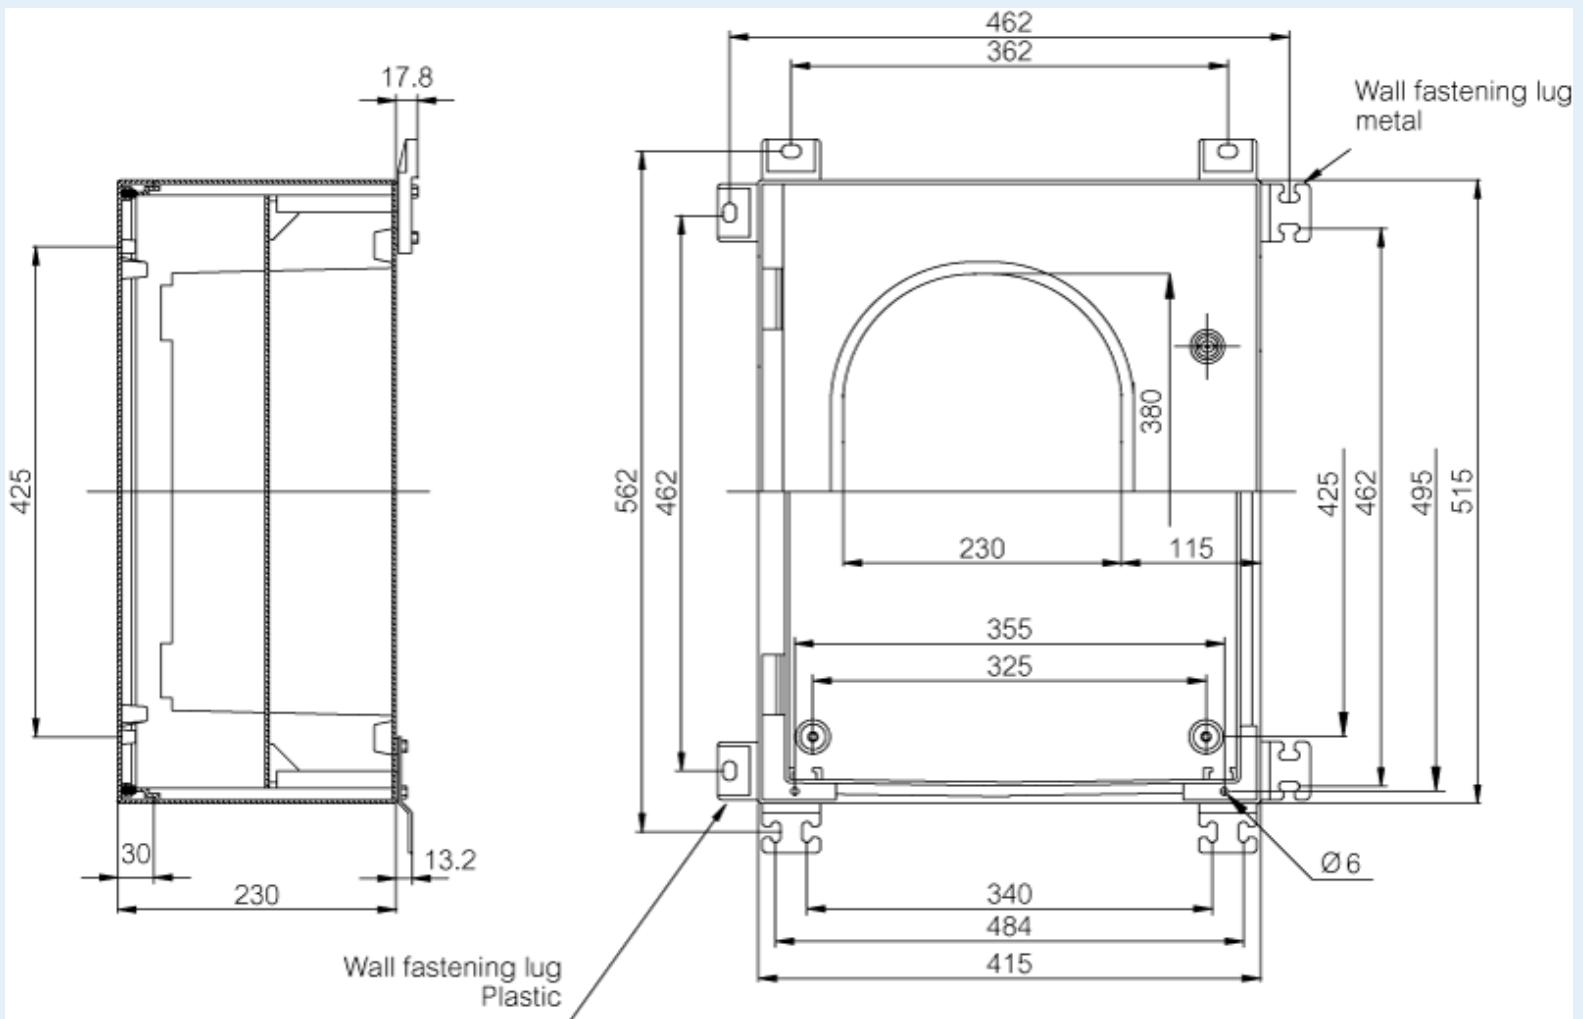

CAB P 504023

Sample image

Order symbol : CAB P 504023

Product nr : 8104305

Description : Polyester cabinet

Remarks : Grey door

EAN : 6418074050021

El. number :

- Finland : 3424137
- Denmark : 8212018028
- Sweden : 2539821

Including : Cabinet base, door with PUR gasket, 3mm double bit lock(s) with transport and plastic key, screws for mounting plate/DIN-rail and wall fastening lugs with screws. Wall mounting screws not supplied.

Dimensions :

	Height	Width	Depth
mm :	514	415	230
inch :	20.24	16.34	9.06

Materials :

Material :	Glass Fiber Reinforced Polyester
Base colour :	RAL_7035
Cover colour :	RAL 7035 -light grey
Gasket material :	Polyurethane