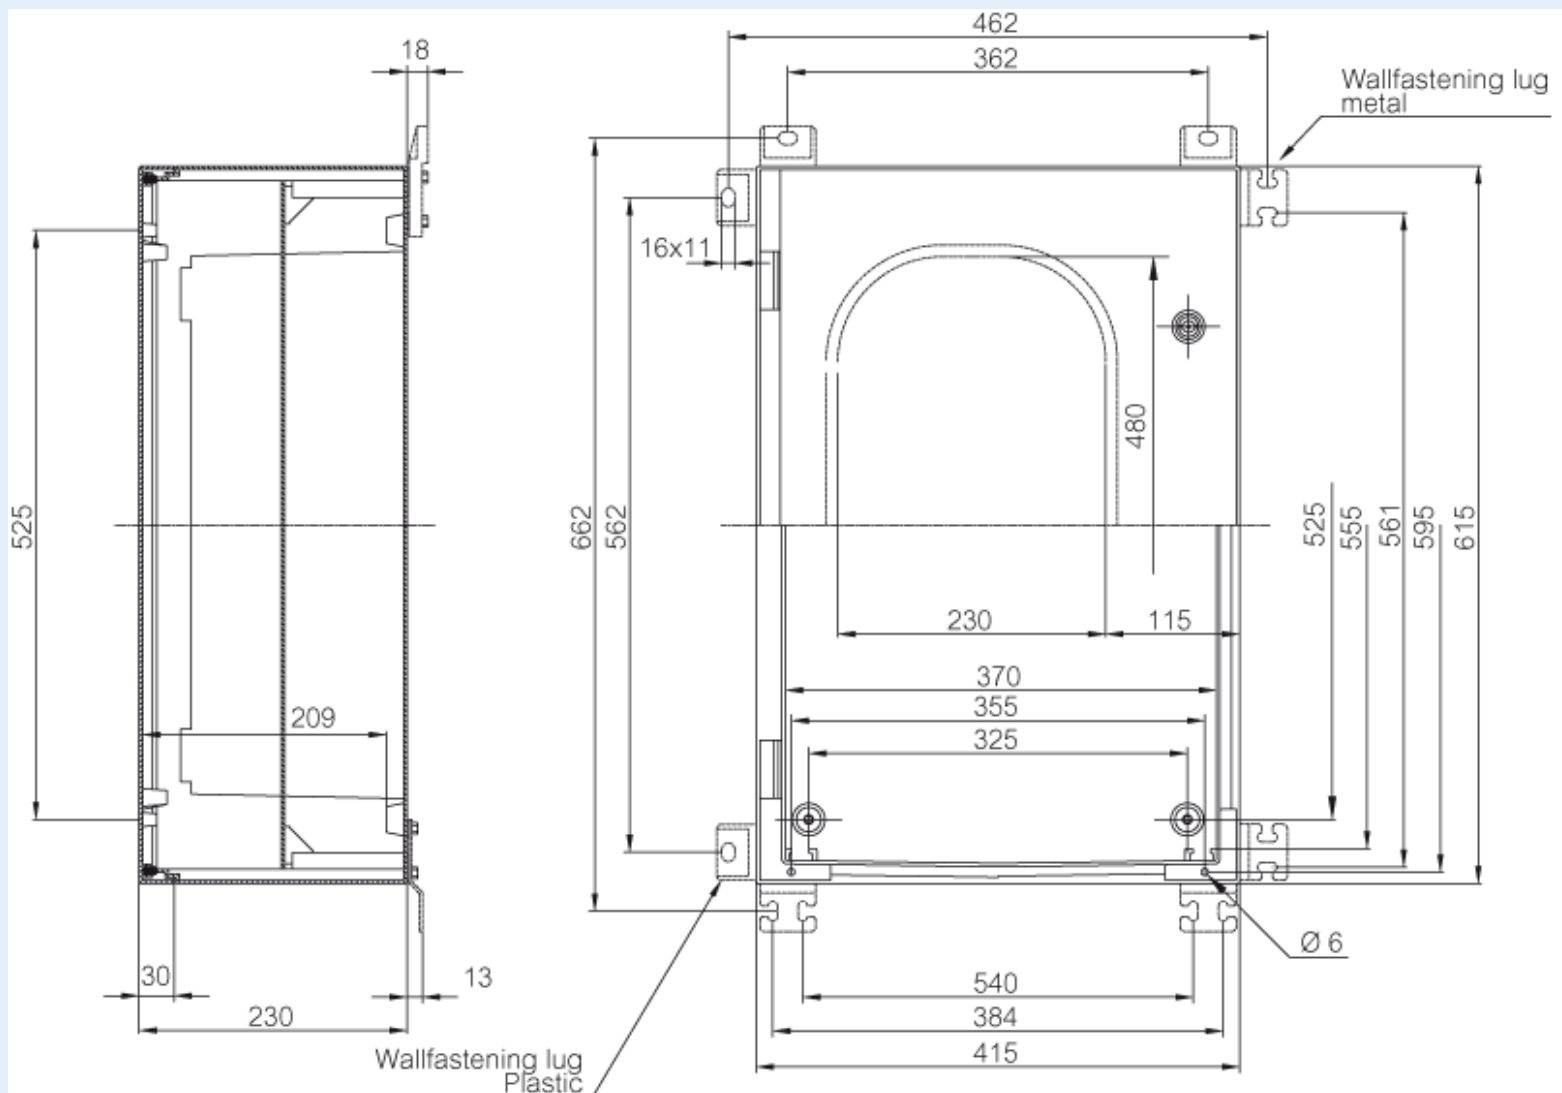

CAB P 604023

Sample image

Order symbol : CAB P 604023

Product nr : 8104306

Description : Polyester cabinet

Remarks : Grey door

EAN : 6418074050038

El. number :

- Finland : 3424139
- Denmark : 8212018031
- Sweden : 2539823

Including : Cabinet base, door with PUR gasket, 3mm double bit lock(s) with transport and plastic key, screws for mounting plate/DIN-rail and wall fastening lugs with screws. Wall mounting screws not supplied.

Dimensions :

	Height	Width	Depth
mm :	615	415	230
inch :	24.21	16.34	9.06

Materials :

Material :	Glass Fiber Reinforced Polyester
Base colour :	RAL_7035
Cover colour :	RAL 7035 -light grey
Gasket material :	Polyurethane