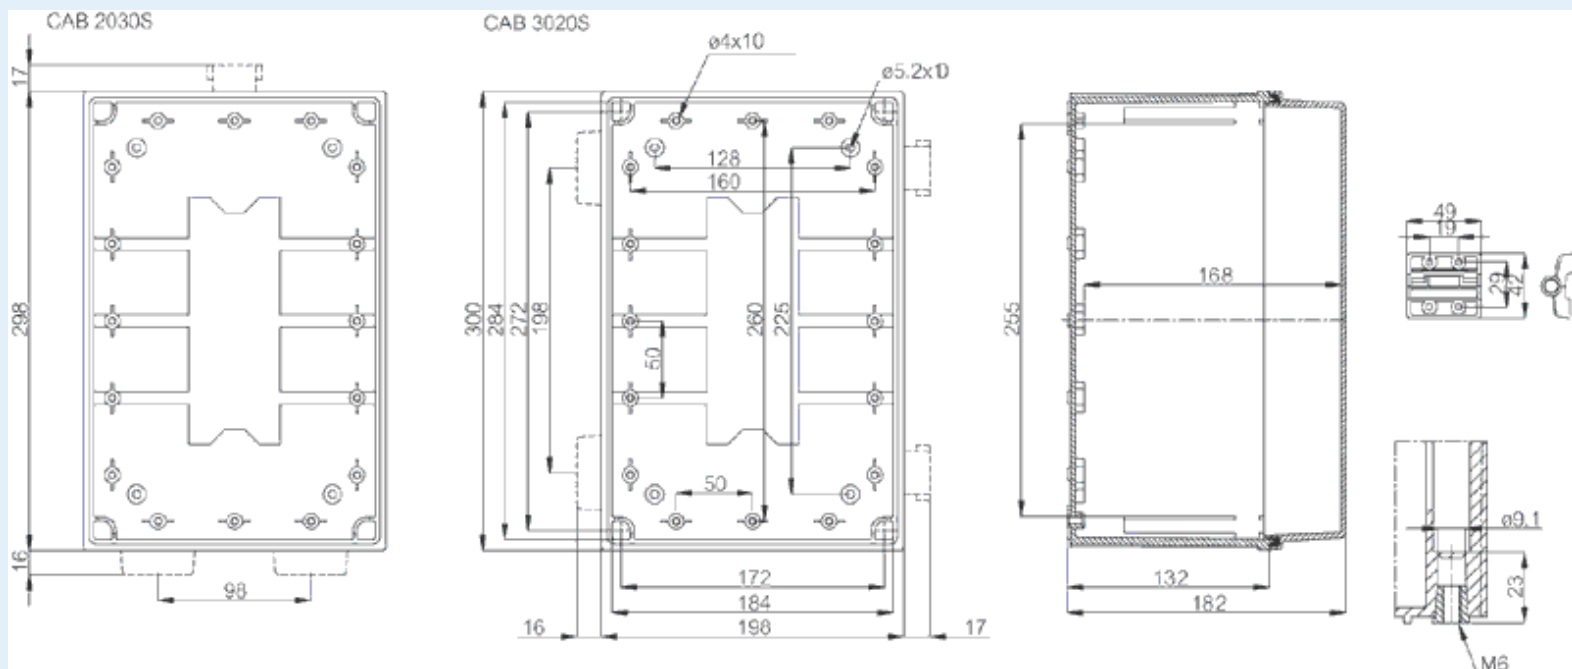

# CAB PC 302018 T

Sample image

**Order symbol :** CAB PC 302018 T

**Product nr :** 8113030

**Description :** Cabinet, PC, Smoked transparent door

**Remarks :** Latches on the long side

**EAN :** 6418074020017

**El. number :**

- Finland : 3424151
- Denmark : 8212020210
- Sweden : 2539935

**Including :** Cabinet base. door with PUR gasket. latches. screws for mounting plate/ DIN-rail and corner plugs.

Dimensions :	Height	Width	Depth
mm :	300	200	180
inch :	11.81	7.87	7.09

**Materials :**

Material :	Polycarbonate
Base colour :	RAL_7035

**Accessories :**

MB 12225 AL	Swing door set (20 x 20 x 80)
EKIV 27	DIN-35 Mounting rail, for enclosures: (266 x 35 x 1.5)
FP A 23	Swing-out door/Front plate (aluminium), for enclosures: (168 x 268 x 1)
EKIV 17	DIN-35 Mounting rail, for enclosures: (166 x 35 x 1.5)

Cover colour : Clear transparent  
Gasket material : Polyurethane

EKIV 23 Mounting plate, for enclosures:  
(170 x 270 x 1.5)

**Temperatures :**

Temperature °C (continuous) : -40 ... 80  
Temperature °F (continuous) : -40 ... 175