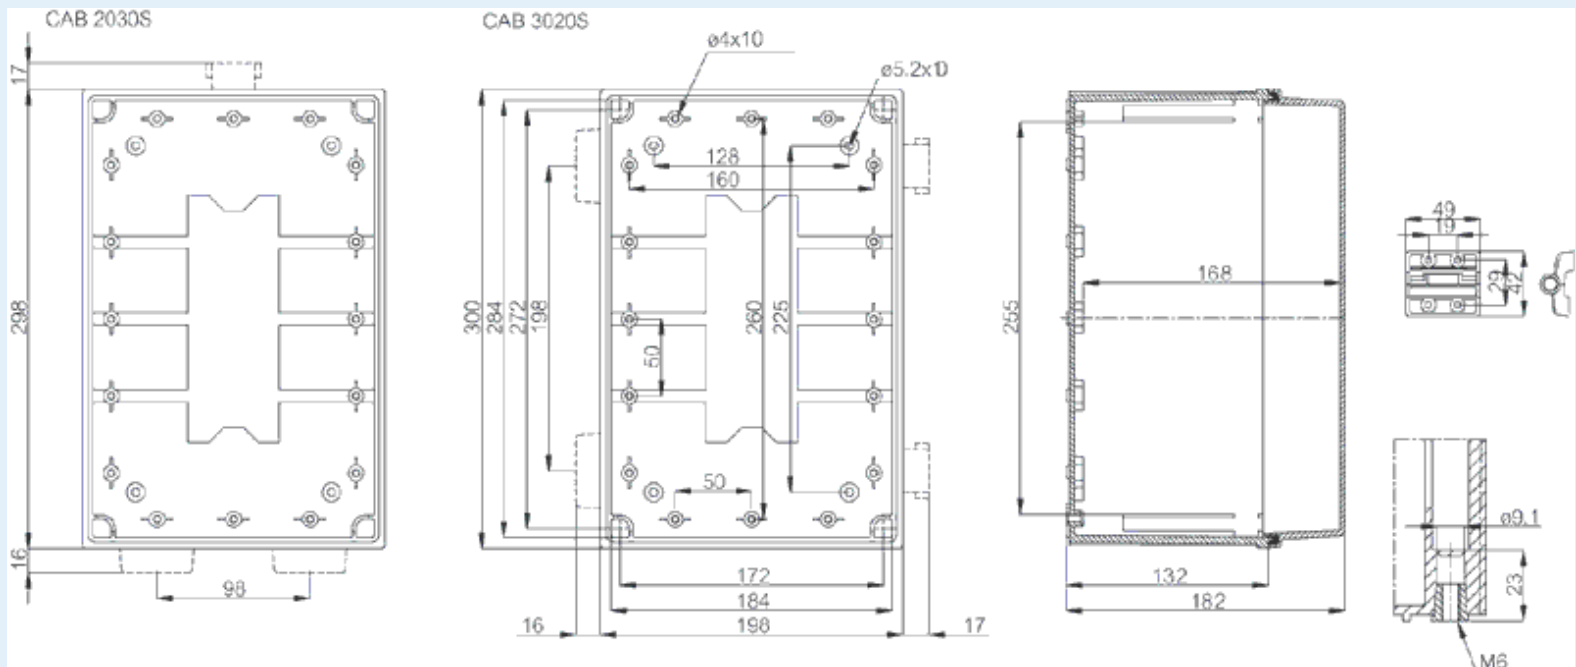

# CAB PC 203018 T

Sample image

**Order symbol :** CAB PC 203018 T

**Product nr :** 8113031

**Description :** Cabinet, PC, Smoked transparent door

**Remarks :** Latch on the short side

**EAN :** 6418074020031

**El. number :**

- Finland : 3424153
- Denmark : 8212020414
- Sweden : 2539937

**Including :** Cabinet base. door with PUR gasket. latches. screws for mounting plate/ DIN-rail and corner plugs.

Dimensions :	Height	Width	Depth
mm :	200	300	180
inch :	7.87	11.81	7.09

**Materials :**

Material :	Polycarbonate
Base colour :	RAL_7035

**Accessories :**

MB 12225 AL	Swing door set (20 x 20 x 80)
EKIV 27	DIN-35 Mounting rail, for enclosures: (266 x 35 x 1.5)
FP A 23	Swing-out door/Front plate (aluminium), for enclosures: (168 x 268 x 1)
EKIV 17	DIN-35 Mounting rail, for enclosures: (166 x 35 x 1.5)

Cover colour : Clear transparent  
Gasket material : Polyurethane

EKIV 23 Mounting plate, for enclosures:  
(170 x 270 x 1.5)

**Temperatures :**

Temperature °C (continuous) : -40 ... 80  
Temperature °F (continuous) : -40 ... 175